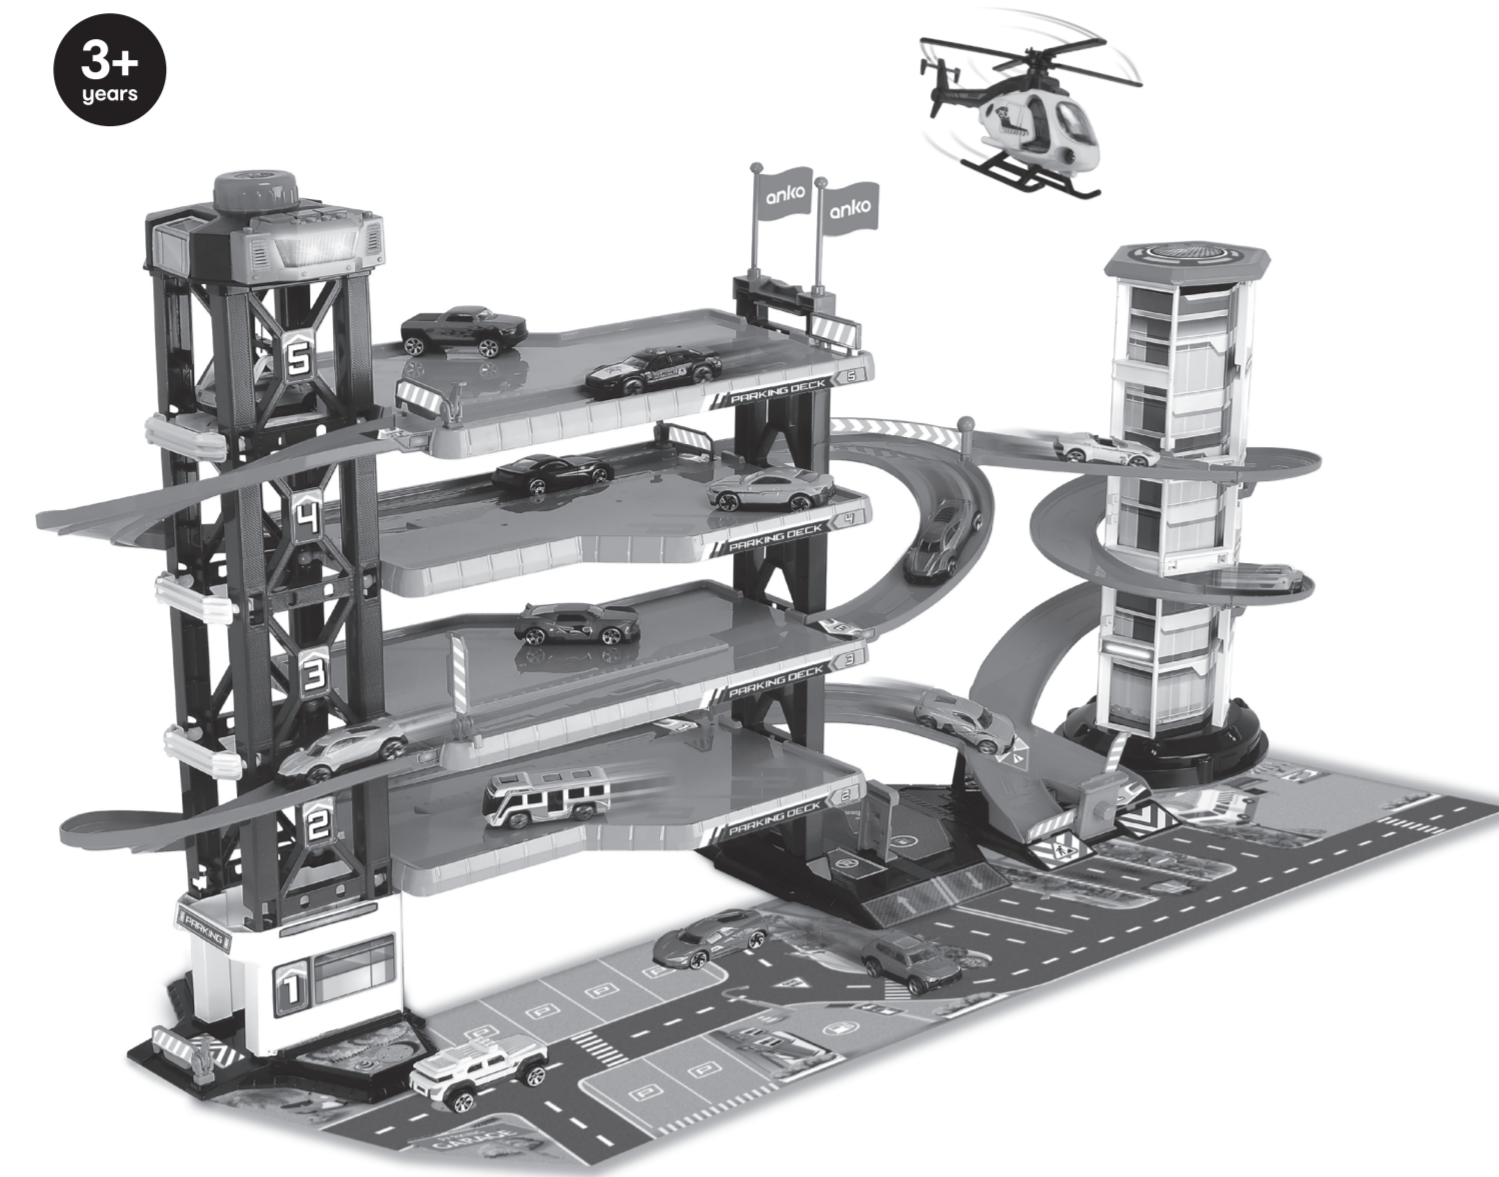

BACK

FRONT

Lights & Sounds Parking Garage Play Set Instruction Manual

3+ years

ADULT ASSEMBLY REQUIRED