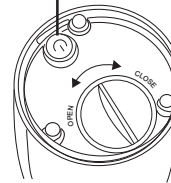

Front

10cm

anko 43024094 AUTOMATIC SOAP DISPENSER

5cm is the best distance

15cm

TOUCH-FREE

200ML

Back

43024094 AUTOMATIC SOAP DISPENSER

Operation Instructions

1. Open battery compartment and insert 4 AAA batteries, ensure that the polarity is correct. Replace battery cover and screw to close.

Switch

4 AAA batteries