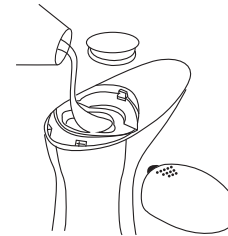

43024094 AUTOMATIC SOAP DISPENSER

Operation Instructions

1. Open battery compartment and insert 4 AAA batteries, ensure that the polarity is correct. Replace battery cover and screw to close.

Switch

4 AAA batteries

2. Press the "on" switch, a blue light will flash to show that it is on.
3. To fill the dispenser, stand the dispenser upright, slide off cover and pull off lid. Pour in liquid to fill.

4. The dispenser will need to be primed on first use, place your hand 5cm from dispensing nozzle a few times to draw the liquid up.
5. If the nozzle clogs, gently clean the nozzle to clear any dried debris.
6. Refill when liquid level is low.
7. Do not place in water or allow battery compartment to become wet, the dispenser is not water proof.
8. Do not place in direct sunlight
9. Remove batteries from the dispenser when not used for extended periods of time or when batteries are exhausted.