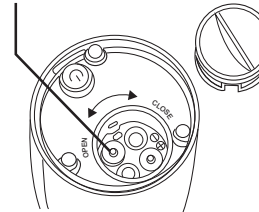

43024094 AUTOMATIC SOAP DISPENSER

Operation Instructions

1. Open battery compartment and insert 4 AAA batteries, ensure that the polarity is correct. Replace battery cover and screw to close.

Switch

4 AAA batteries