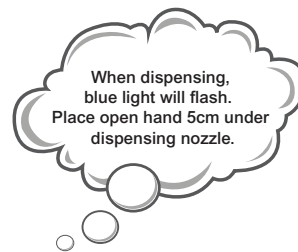

Front

10cm

anko 43024094 AUTOMATIC SOAP DISPENSER

5cm is the best distance

15cm

TOUCH-FREE

200ML

Back

43024094 AUTOMATIC SOAP DISPENSER

Operation Instructions

1. Open battery compartment and insert 4 AAA batteries, ensure that the polarity is correct. Replace battery cover and screw to close.

Switch

4 AAA batteries

2. Press the "on" switch, a blue light will flash to show that it is on.
3. To fill the dispenser, stand the dispenser upright, slide off cover and pull off lid. Pour in liquid to fill.

4. The dispenser will need to be primed on first use, place your hand 5cm from dispensing nozzle a few times to draw the liquid up.
5. If the nozzle clogs, gently clean the nozzle to clear any dried debris.
6. Refill when liquid level is low.
7. Do not place in water or allow battery compartment to become wet, the dispenser is not water proof.
8. Do not place in direct sunlight
9. Remove batteries from the dispenser when not used for extended periods of time or when batteries are exhausted.