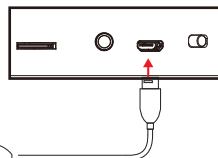

Operation manual:

1. Turn on
  To turn on, select the on/off switch to "on" of the product.
2. Bluetooth® mode
  After turn on the product and go straight into Bluetooth® mode. On your mobile phone or other device, Open the Bluetooth®, search the device name - **PBT9514**, and going to pairing.
3. Play on micro SD/TF card
  Insert the micro SD/TF card, music will play automatically when there is MP3 in micro SD/TF card. If not, please press MODE button to switch into TF card mode.
4. AUX-in mode.
  Press MODE button to enter into AUX mode, take out AUX cable (not include), plug one end of 3.5mm stereo cable to your mobile phone, computer or other audio equipment, the other end into the AUX-in jack of the speaker.
5. USB Input
  When insert USB device, the speaker will automatically enter into USB mode and will start to play music, if not, please press MODE button until the speaker enters into USB mode.
6. FM mode
  The USB charging cable must be plugged into the charging port, with the other end unplugged, in order to function as an antenna. See diagram at right.

Change input modes until you enter FM radio mode.

In FM radio mode, playback will be controlled by the buttons on the speaker.

- Press and hold the [▶▶] button to start scanning stations. Allow the radio to make a complete scan and save of all available radio stations, and return to the first saved station.
- Press the [▶▶] and [◀◀] buttons to skip through saved stations.