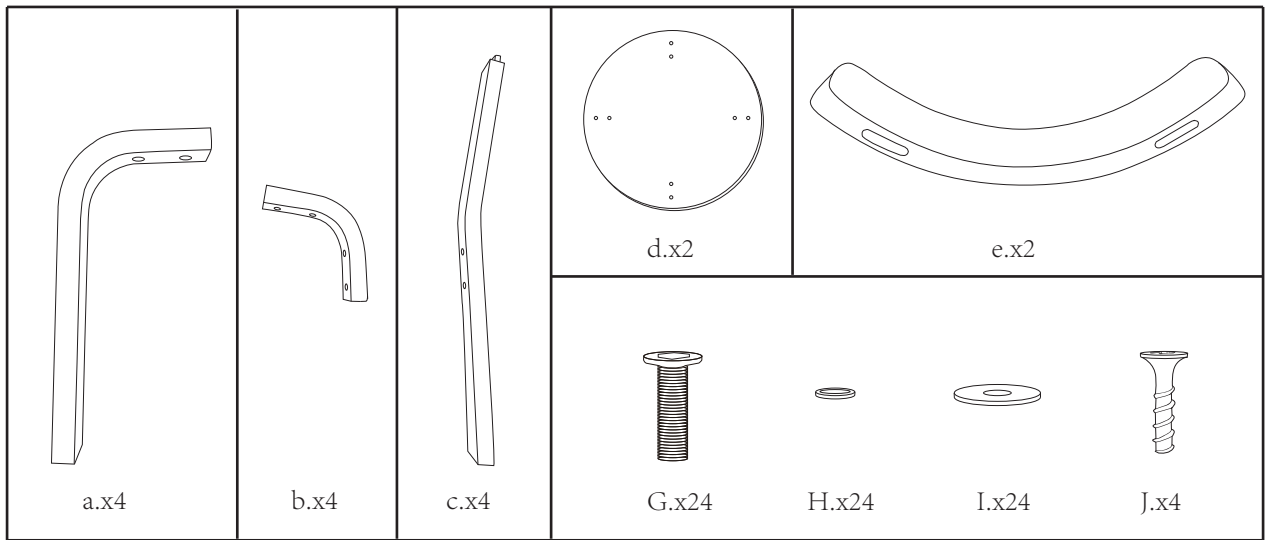

**MAXIMUM LOAD FOR TABLE:** 10 kg

**MAXIMUM LOAD FOR CHAIR:** 20 kg

Table Parts:

STEP 1

Chair Parts:  
(for 2 chairs)

STEP 1

STEP 2

STEP 3

STEP 4

STEP 5