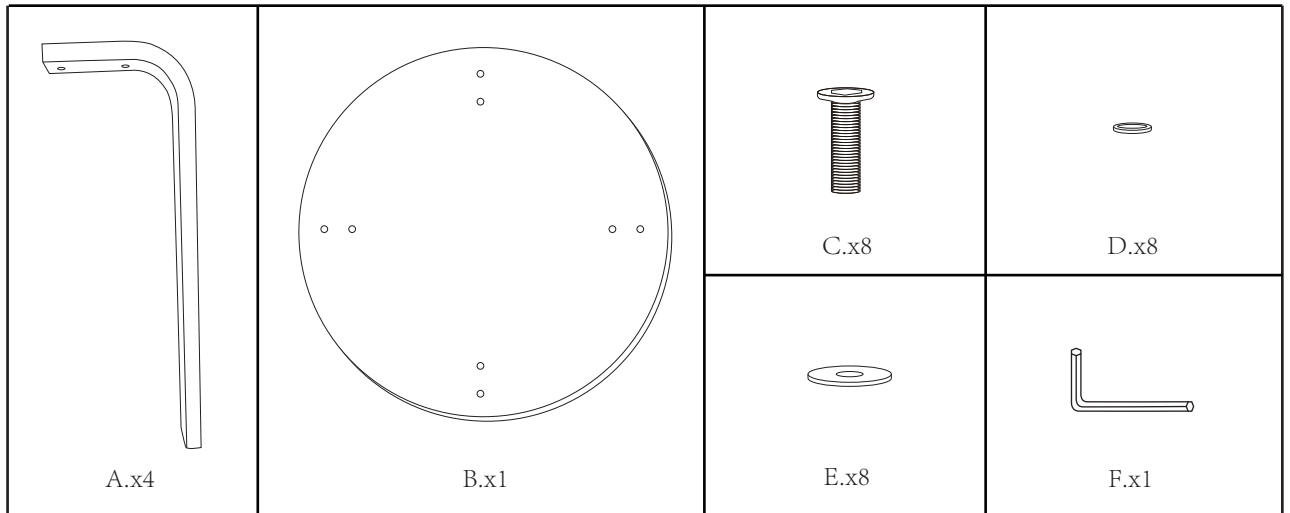

Assembly Instructions

43025114 TABLE & CHAIR SET NATURAL

WARNING: USE ON LEVEL SURFACE ONLY. DO NOT SIT OR STAND ON TABLE, OR USE ON SHINY OR SLIPPERY SURFACES. DO NOT LEAN OR DRAG THE ITEM. USE AS INTENDED. PLEASE CHECK ASSEMBLY AT REGULAR INTERVALS, AND FREQUENTLY TIGHTEN HARDWARE IF NECESSARY. CONTAINS SMALL PARTS. IT IS TO BE ASSEMBLED BY AN ADULT.

CARE INSTRUCTION: WIPE CLEAN WITH A SOFT DAMP CLOTH. NEVER USE SCOURERS, ABRASIVES OR CHEMICAL SOLVENTS. KEEP AWAY FROM MOISTURE AND DIRECT SUNLIGHT. STORE IN A DRY PLACE FOR INDOOR USE ONLY. DO NOT TIGHTEN THE SCREW FULLY DURING ASSEMBLY. FULLY TIGHTEN SCREWS AFTER THE FINAL ASSEMBLY STEPS.

MAXIMUM LOAD FOR TABLE: 10 kg

MAXIMUM LOAD FOR CHAIR: 20 kg

Table Parts: