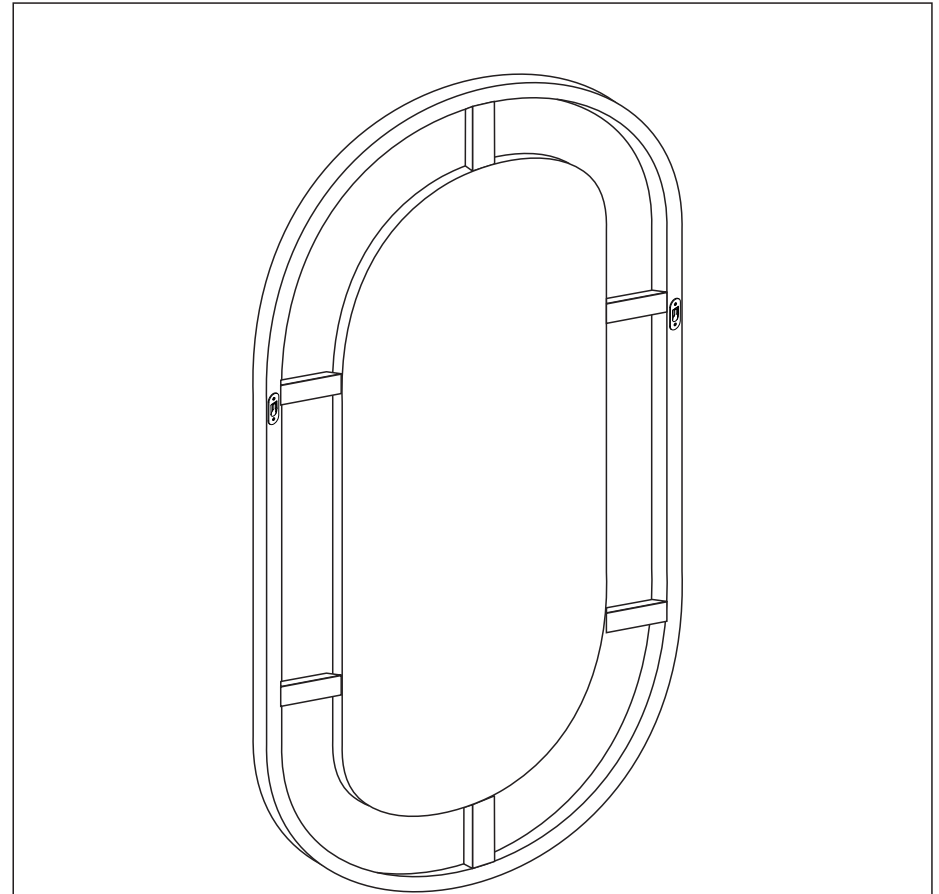

# Assembly Instructions

43026364 RATTAN OVAL MIRROR

## WARNING:

DO NOT USE UNTIL ALL SCREWS ARE FIRMLY SECURED. ADULT ASSEMBLY REQUIRED. FAILURE TO FOLLOW THESE WARNINGS COULD RESULT IN SERIOUS INJURY.

1

	A	∅4x30mm	2PCS
---	---	---------	------

3

2

1

1PC