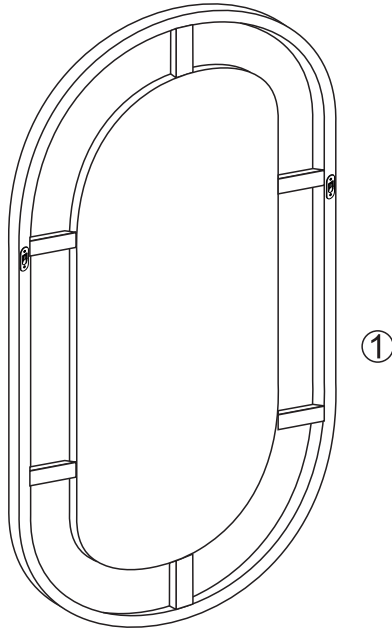

# Assembly Instructions

43026364 RATTAN OVAL MIRROR

## WARNING:

DO NOT USE UNTIL ALL SCREWS ARE FIRMLY SECURED. ADULT ASSEMBLY REQUIRED. FAILURE TO FOLLOW THESE WARNINGS COULD RESULT IN SERIOUS INJURY.

1

	A	∅4x30mm	2PCS
---	---	---------	------

3

2

1

1PC