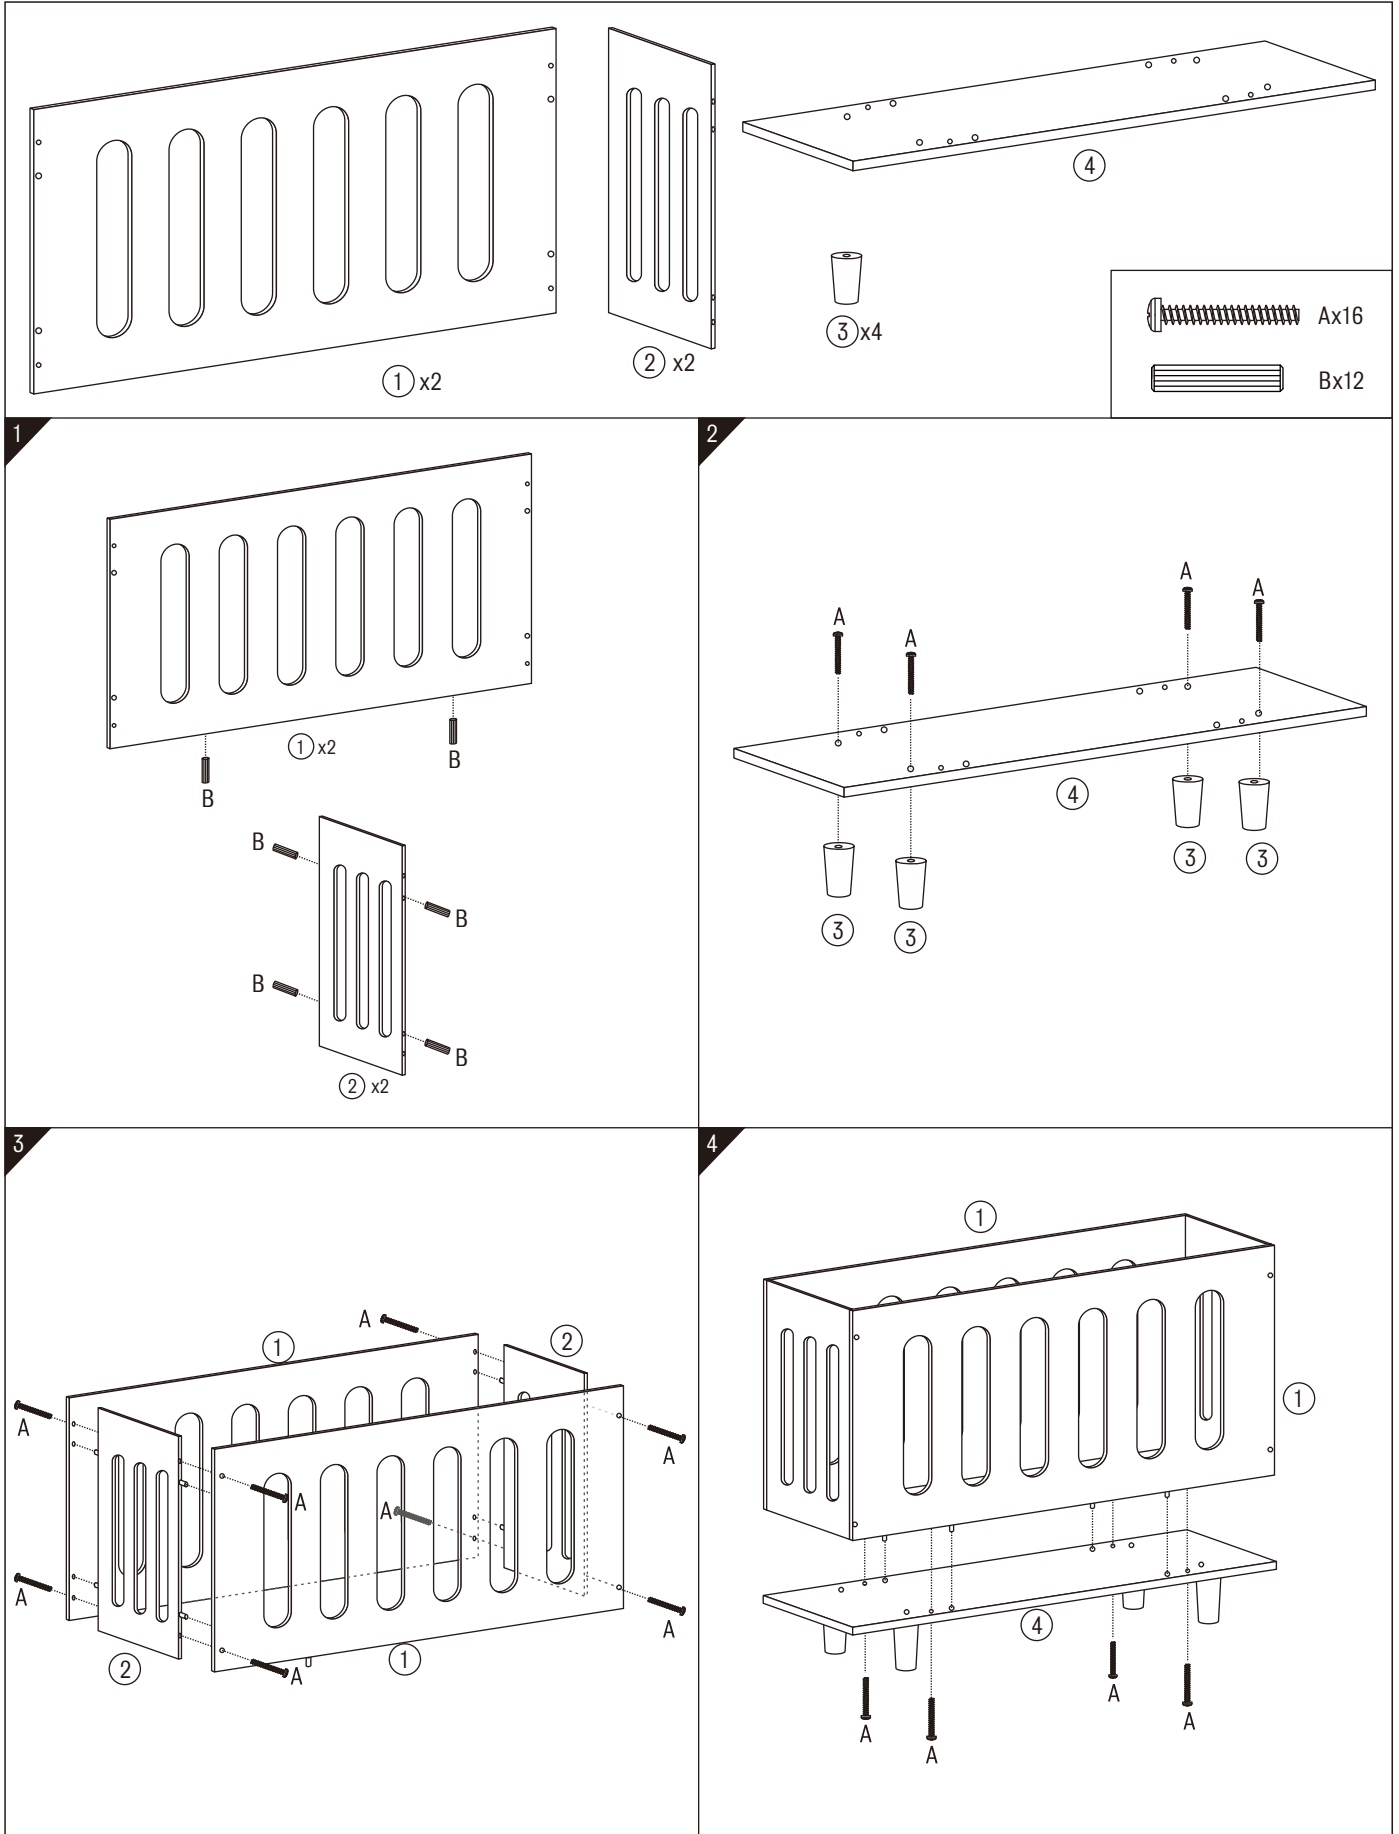

Assembly Instructions

CAUTION:

ADULT ASSEMBLY IS REQUIRED. HARDWARE CONTAINS SCREWS WITH SHARP POINTS. KEEP UNASSEMBLED PARTS OUT OF THE REACH OF SMALL CHILDREN. ADULT SUPERVISION IS RECOMMENDED. THIS IS A TOY, INTENDED FOR ROLE PLAY ONLY. SHOULD ONLY BE USED WITH DOLLS. NOT SUITABLE FOR BABIES, CHILDREN OR PETS.

WARNING

CHOKING HAZARD—SMALL PARTS.
NOT SUITABLE FOR CHILDREN UNDER 3 YEARS.