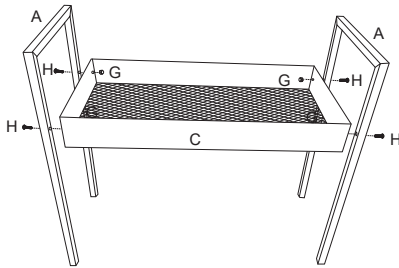

Assembly Instruction

43028108 3 TIER METAL TROLLEY BLACK

WARNING:

This package contains small parts and sharp points, keep unassembled parts away from children and babies.

Hardware list

	A	Top tube	2PCS		E	Wheel	2PCS
	B	Bottom tube	4PCS		F	Wheel with brake	2PCS
	C	Mesh tray	1PCS		G	Nut	12PCS
	D	Metal tray	2PCS		H	Screw	12PCS

STEP 1  X2  X1  X4  X4

STEP 2  X4

STEP 3  X2  X8  X8

STEP 4  X2  X2