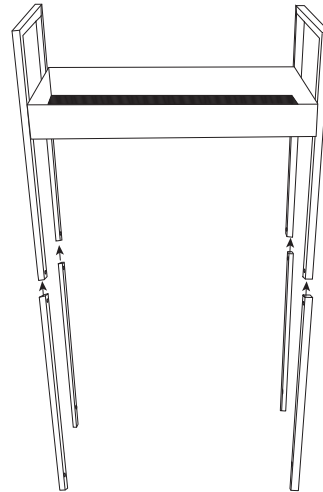

Assembly Instruction

43028108 3 TIER METAL TROLLEY BLACK

WARNING:

This package contains small parts and sharp points, keep unassembled parts away from children and babies.

Hardware list

	A	Top tube	2PCS		E	Wheel	2PCS
	B	Bottom tube	4PCS		F	Wheel with brake	2PCS
	C	Mesh tray	1PCS		G	Nut	12PCS
	D	Metal tray	2PCS		H	Screw	12PCS

STEP 1  X2  X1  X4  X4

STEP 2  X4

STEP 3  X2  X8  X8

STEP 4  X2  X2