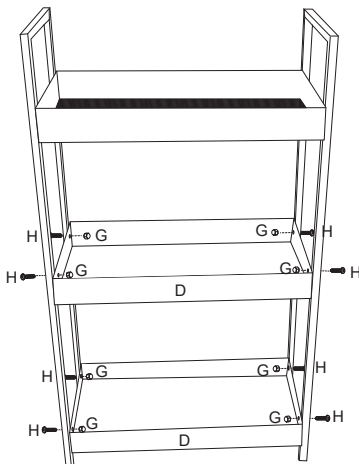

Assembly Instruction

43028108 3 TIER METAL TROLLEY BLACK

WARNING:

This package contains small parts and sharp points, keep unassembled parts away from children and babies.

Hardware list

	A	Top tube	2PCS		E	Wheel	2PCS
	B	Bottom tube	4PCS		F	Wheel with brake	2PCS
	C	Mesh tray	1PCS		G	Nut	12PCS
	D	Metal tray	2PCS		H	Screw	12PCS

STEP 1  X2  X1  X4  X4

STEP 2  X4

STEP 3  X2  X8  X8

STEP 4  X2  X2