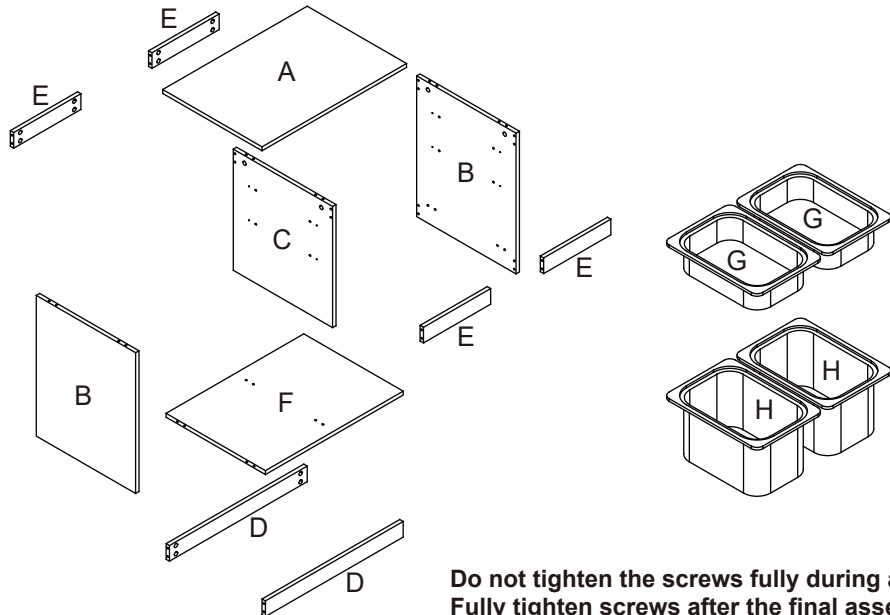

Assembly Instructions

43028177-STORAGE UNIT WITH 4 TUBS OAK LOOK

WARNING: DO NOT STAND, SIT OR LEAN ON THE UNIT. DO NOT USE THIS UNIT AS A STEP LADDER. ENSURE THIS UNIT IS USED ONLY ON A FLAT SURFACE. DO NOT USE THIS UNIT UNLESS ALL BOLTS AND SCREWS ARE FIRMLY SECURED. DO NOT PLACE HOT OBJECTS SUCH AS COFFEE CUPS DIRECTLY ON THE SURFACE OF THIS FURNITURE ITEM. THIS ITEM IS FOR STORAGE PURPOSE ONLY. FAILURE TO FOLLOW THESE WARNINGS COULD RESULT IN SERIOUS INJURY. CONTAINS SMALL PARTS. IT IS TO BE ASSEMBLED BY AN ADULT.

CARE INSTRUCTIONS: WIPE CLEAN WITH A SOFT DAMP CLOTH. NEVER USE SCOURERS, ABRASIVES OR CHEMICAL SOLVENTS. KEEP AWAY FROM MOISTURE AND DIRECT SUNLIGHT. STORE IN A DRY PLACE FOR INDOOR USE ONLY.

MAXIMUM SAFE LOAD: 10KGS FOR TOP PANEL, 5KGS FOR BIG AND SMALL TUBS, MAXIMUM LOADING 30KGS.

Hardware list

	a	6X35mm	36PCS
	b	15X10mm	36PCS
	c	3X12mm	16PCS
	d	8X30mm	12PCS
	e		8PCS

Do not tighten the screws fully during assembly.
Fully tighten screws after the final assembly steps

A	1 PC	B	2 PCS	C	1 PC
D	2 PCS	E	4 PCS	F	1 PC
G	2 PCS	H	2 PCS