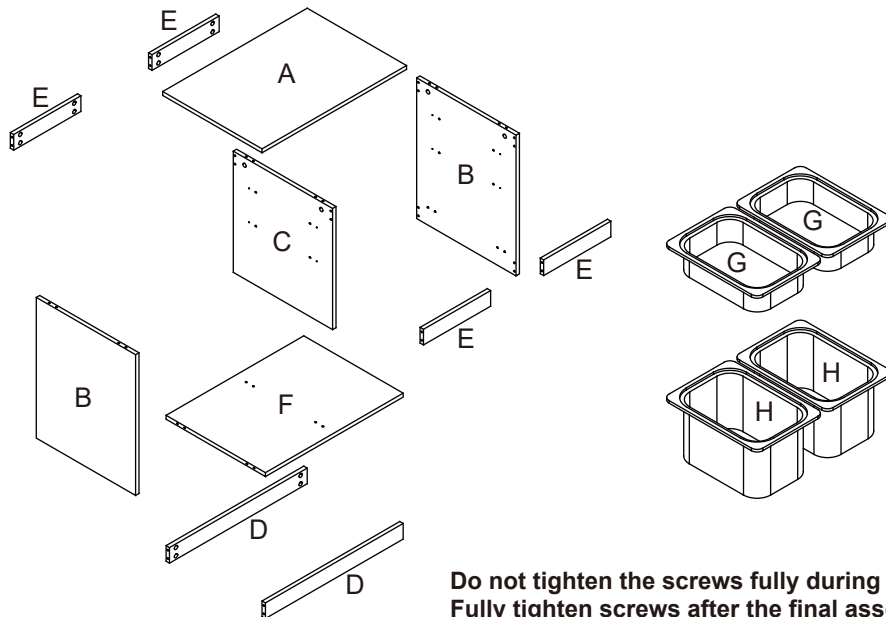

Assembly Instructions

43028238-STORAGE UNIT WITH 4 TUBS WHITE

CARE INSTRUCTIONS:

Keep away from water and direct sunlight. For indoor and domestic use. Wipe clean with a soft dry cloth. Check and tighten all parts regularly.

WARNING:

DO NOT STAND, SIT OR LEAN ON THE UNIT. DO NOT USE THIS UNIT AS A STEP LADDER. ENSURE THIS UNIT IS USED ONLY ON A FLAT SURFACE. DO NOT USE THIS UNIT UNLESS ALL BOLTS AND SCREWS ARE FIRMLY SECURED. DO NOT PLACE HOT OBJECTS SUCH AS COFFEE CUPS DIRECTLY ON THE SURFACE OF THIS FURNITURE ITEM. FAILURE TO FOLLOW THESE WARNINGS COULD RESULT IN SERIOUS INJURY.

MAXIMUM SAFE LOAD: 10kgs for top panel, 5kgs for big and small tubs, maximum loading 30kgs.

Hardware list

	a	6X35mm	36PCS
	b	15X10mm	36PCS
	c	3X12mm	16PCS
	d	8X30mm	12PCS
	e		8PCS

	A	1 PC		B	2 PCS		C	1 PC
	D	2 PCS		E	4 PCS		F	1 PC
	G	2 PCS		H	2 PCS			

Do not tighten the screws fully during assembly.
Fully tighten screws after the final assembly steps