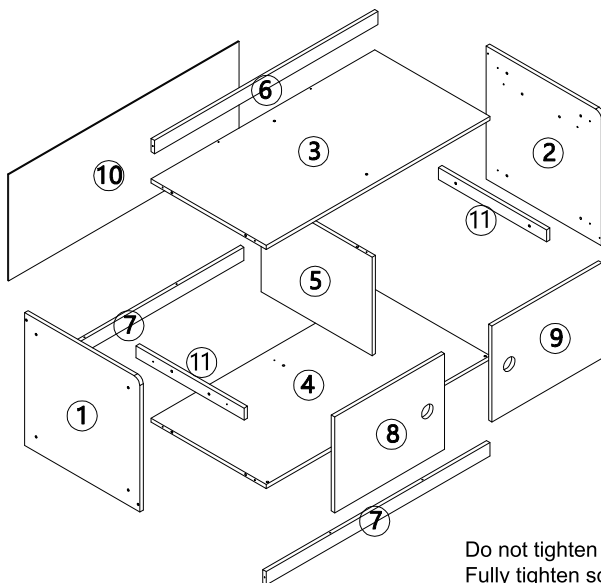

Assembly Instruction

43028832 Oak Look and White Storage Seat

WARNING: DO NOT STAND OR LEAN ON THE UNIT. DO NOT USE THIS UNIT AS A STEP LADDER. ENSURE THIS UNIT IS USED ONLY ON A FLAT SURFACE. DO NOT USE THIS UNIT UNLESS ALL BOLTS AND SCREWS ARE FIRMLY SECURED. DO NOT PLACE HOT OBJECTS SUCH AS COFFEE CUPS DIRECTLY ON THE SURFACE OF THIS FURNITURE ITEM. CONTAINS SMALL PARTS. IT IS TO BE ASSEMBLED BY AN ADULT. FAILURE TO FOLLOW THESE WARNINGS COULD RESULT IN SERIOUS INJURY.

CARE INSTRUCTION: WIPE CLEAN WITH A SOFT DAMP CLOTH. NEVER USE SCOURERS, ABRASIVES OR CHEMICAL SOLVENTS. KEEP AWAY FROM MOISTURE AND DIRECT SUNLIGHT. STORE IN A DRY PLACE FOR INDOOR USE ONLY.

MAXIMUM SAFE LOAD: 70KG FOR SEATER, 5KG FOR EACH CABINET.

Hardware List

	a	M4x35mm	20pcs
	b	∅6x30mm	21pcs
	c	M2x16mm	12pcs
	d		2pcs
	e		4pcs
	f	M3x12mm	10pcs

	g		2pcs
	h	M3x14mm	4pcs
	i	M4x45mm	4pcs
	j	M4x18mm	4pcs
	k		16pcs
	l	∅6x15mm	4pcs

Do not tighten the screws fully during assembly.
Fully tighten screws after the final assembly steps.

① 1PC	② 1PC	③ 1PC	④ 1PC
⑤ 1PC	⑥ 1PC	⑦ 2PCS	⑧ 1PC
⑨ 1PC	⑩ 1PC	⑪ 2PCS