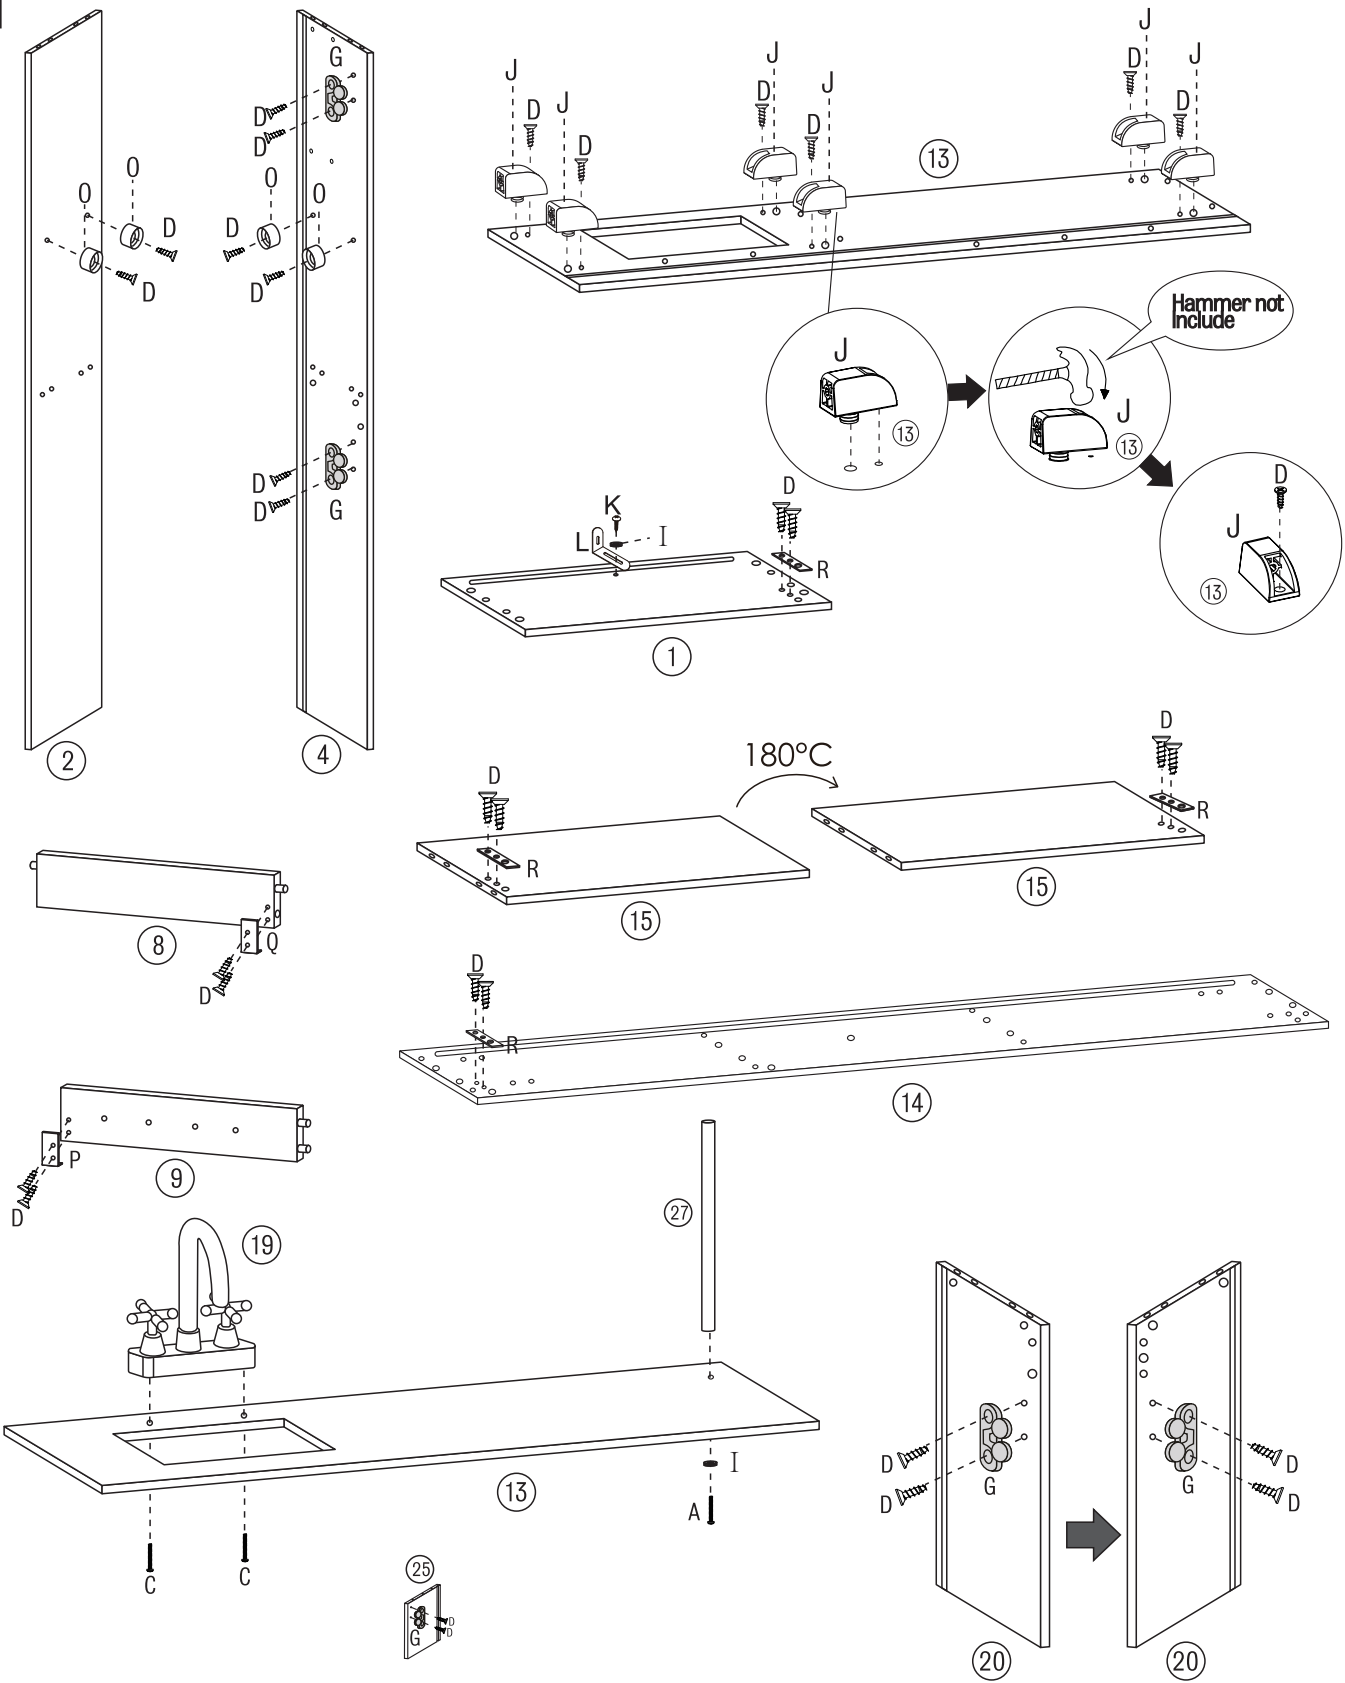

## CAUTION:

ADULT ASSEMBLY IS REQUIRED. HARDWARE CONTAINS SCREWS WITH SHARP POINTS. KEEP UNASSEMBLED PARTS OUT OF THE REACH OF SMALL CHILDREN. ADULT SUPERVISION IS RECOMMENDED. THIS IS A TOY, INTENDED FOR ROLE PLAY ONLY. PLEASE CHECK CONDITION OF ITEM REGULARLY, AS SCREWS MAY LOOSEN WITH USE OVER TIME. TIGHTEN SCREW FITTINGS IF NECESSARY.

## WARNING

CHOKING HAZARD-SMALL PARTS.  
NOT SUITABLE FOR CHILDREN UNDER 3 YEARS.

**WARNING:** PLEASE SECURE THIS PRODUCT WITH THE SUPPLIED WALL FIXING. IT IS STRONGLY RECOMMENDED THAT THIS PRODUCT IS PERMANENTLY FIXED TO THE WALL. PLEASE SEEK PROFESSIONAL ADVICE IF YOU ARE IN DOUBT OF WHAT FIXING DEVICE TO USE. REGULARLY CHECK THAT ANCHOR IS SECURELY MAINTAINED.