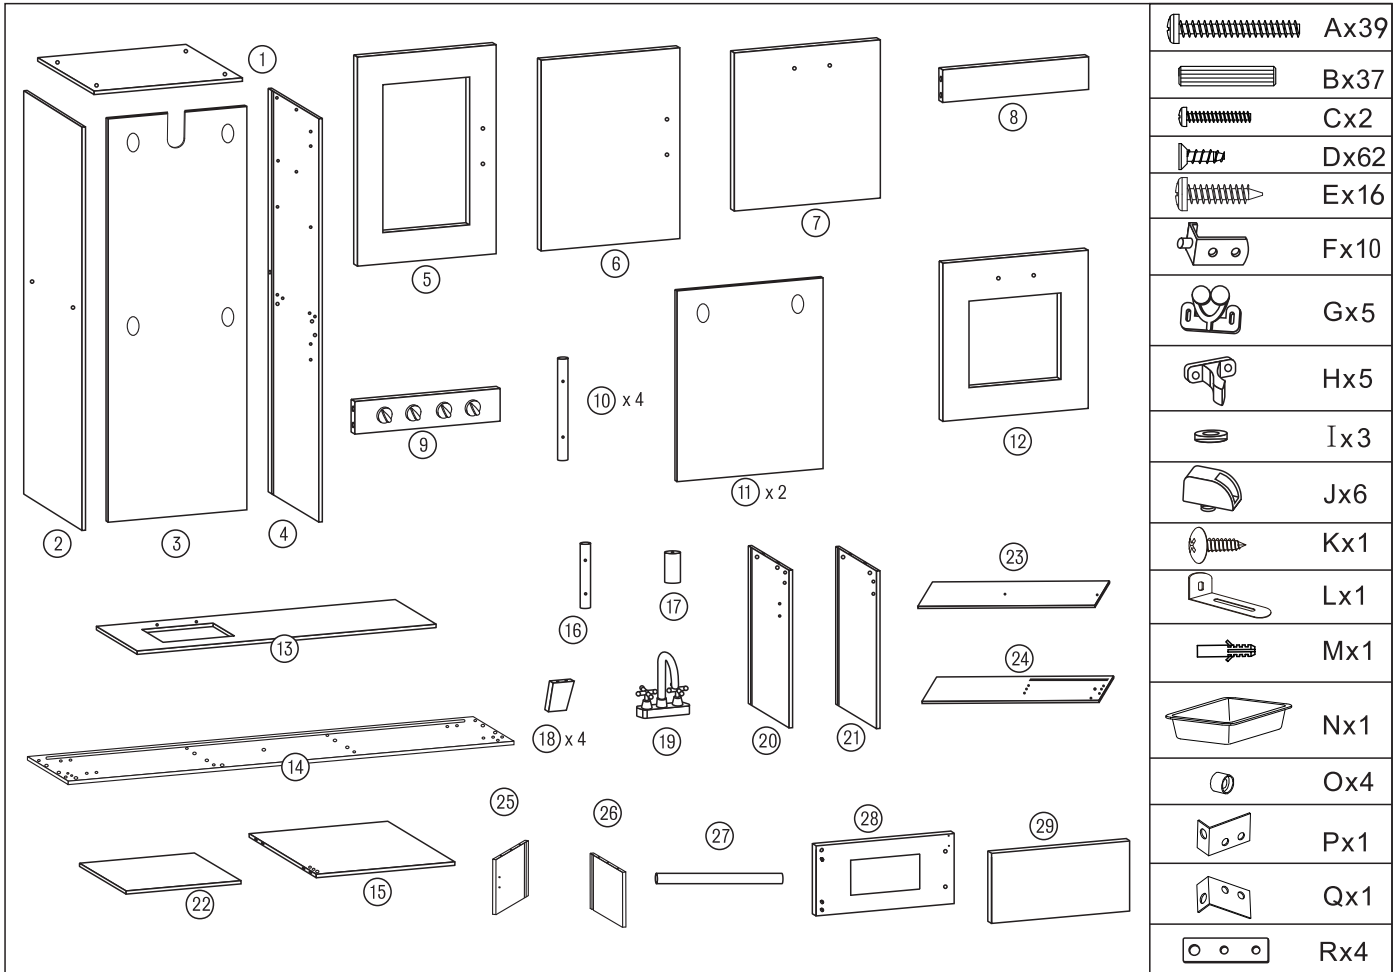

# Assembly Instructions

	Ax39
	Bx37
	Cx2
	Dx62
	Ex16
	Fx10
	Gx5
	Hx5
	Ix3
	Jx6
	Kx1
	Lx1
	Mx1
	Nx1
	Ox4
	Px1
	Qx1
	Rx4

## CAUTION:

ADULT ASSEMBLY IS REQUIRED. HARDWARE CONTAINS SCREWS WITH SHARP POINTS. KEEP UNASSEMBLED PARTS OUT OF THE REACH OF SMALL CHILDREN. ADULT SUPERVISION IS RECOMMENDED. THIS IS A TOY, INTENDED FOR ROLE PLAY ONLY. PLEASE CHECK CONDITION OF ITEM REGULARLY, AS SCREWS MAY LOOSEN WITH USE OVER TIME. TIGHTEN SCREW FITTINGS IF NECESSARY.