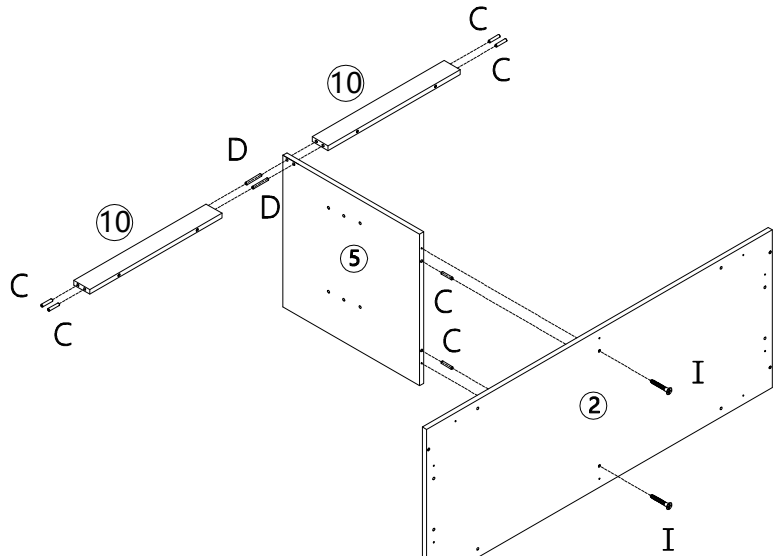

MAXIMUM SAFE LOAD: 25kg FOR TOP, 10kg FOR INSIDE SHELF.

Hardware List

	A	6x35mm	10pcs		F		4pcs
	B	15x9.5mm	10pcs		G	3.5x12mm	24pcs
	C	6x30mm	28pcs		H	2x16mm	14pcs
	D	6x50mm	2pcs		I	4x35mm	10pcs
	E	4x55mm	8pcs		J		8pcs

Do not tighten the screws fully during assembly.
Fully tighten screws after the final assembly steps.

	①	1PC		②	1PC		③	1PC
	④	1PC		⑤	1PC		⑥	1PC
	⑦	1PC		⑧	2PCS		⑨	2PCS
	⑩	2PCS		⑪	2PCS		⑫	1PC

Step 1:

All edge banding plates face outwards.

Step 2:

All edge banding plates face outwards.

Step 3:

All edge banding plates face outwards.

Step 4:

Step 5:

Step 6:

Note: the back panel attach to the back side.