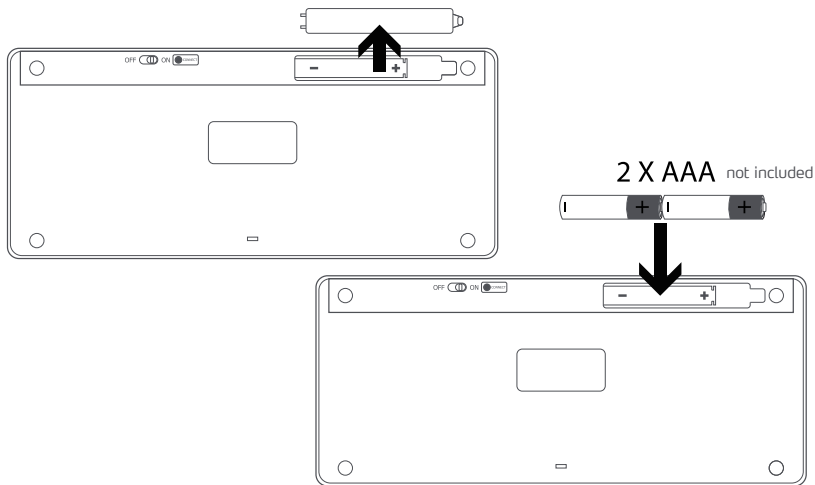

铜版纸/双面黑白印刷/对折/折后尺寸:143*100mm

1

正面

2

Manual

BLUETOOTH® WIRELESS KEYBOARD
43030507

1

2

Settings

Bluetooth®

Bluetooth® Keyboard

Please read the entire instruction manual before using the product and save it for future reference.

FEATURES

- KEYBOARD:
 - LED indicator Bluetooth® connection status
 - Keys: 78 keys
 - Connected by: Bluetooth®
 - Range operation: 7-10m
 - Batteries: 2 * AAA
 - Dimensions: 284 * 120 * 22mm
 - Weight: 27.4g
 - The working frequency: 2400Mhz-2483.5Mhz