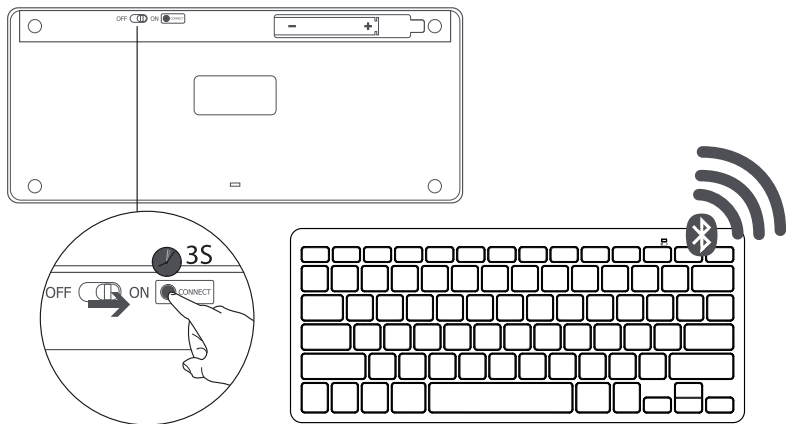

2

Settings

Bluetooth®

Bluetooth® Keyboard

FEATURES

- KEYBOARD:
  - LED indicator Bluetooth® connection status
  - Keys: 78 keys
  - Connected by: Bluetooth®
  - Range operation: 7-10m
  - Batteries: 2 * AAA
  - Dimensions: 284 * 120 * 22mm
  - Weight: 27.4g
  - The working frequency: 2400Mhz-2483.5Mhz

3