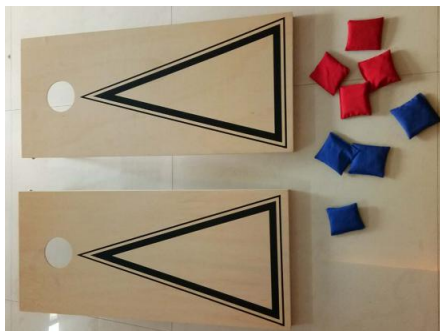

BEAN BAG TOSS

Key Code: 43032693

Warning

- CHOKING HAZARD, small parts. Not suitable for children under three years.
- Adult supervision and assembly are required. Correct use of this product can prevent damage or injury.

Component content

- Play board x 2pc
- Red bean bag x 4pc
- Blue bean bag x 4pc

Game Rules

1. Begin the game by placing the two play boards 1.0m apart and away from players.
2. This game is suitable for 2 or 4 players to play.
3. Each round, players will take turns to throw the bean bags, and attempt to throw into the hole of the play board.
4. Points are scored when a bean bag is thrown across the play area into the hole or remains on the play board. Directly into hole scores 3 points, on board scores 1 point.
5. No point is scored if a bean bag is missed into the hole or bounces to the ground.
6. Bean bag may be tossed in any way the player chooses, as long as they are tossed individually.
7. Players must not step cross the foul line during a throw, or that throw does not count.
8. Determine who goes first by having players throw one bag to score. The highest points scored on that throw will dictate who begins the game.
9. The objective of the game is to score 21 points or over, the first player or team who score 21 points or over will win the game.