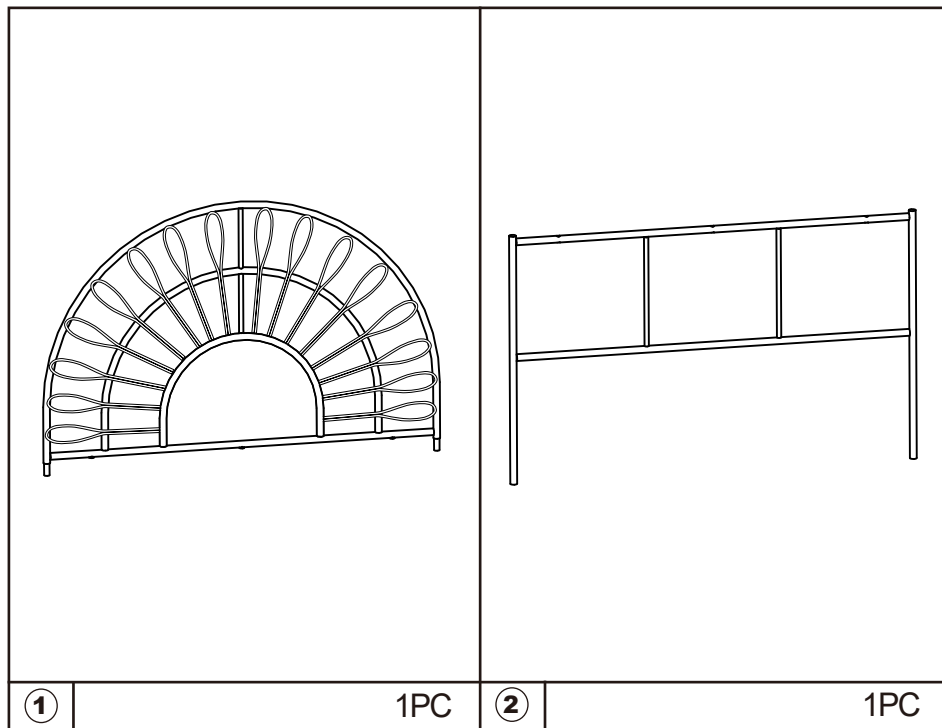

Assembly Instructions

43032730 Kids Rattan Look Bed Head SB

CARE INSTRUCTIONS: A MILD ODOUR MAY BE PRESENT WHEN FIRST OPENING THIS CARTON. SIMPLY ALLOW TO AIR OUTSIDE AND THIS WILL BE FADE. WIPE WITH A DRY CLOTH. DO NOT USE ABRASIVE MATERIALS AND SOLVENTS.

WARNING: DO NOT USE THIS UNIT AS A STEP LADDER. ENSURE THIS UNIT IS USED ONLY ON A FLAT SURFACE. DO NOT USE THIS UNIT UNLESS ALL BOLTS AND SCREWS ARE FIRMLY SECURED. FAILURE TO FOLLOW THESE WARNINGS COULD RESULT IN SERIOUS INJURY.

Hardware list

	a	M6X42mm	3PCS
	b		3PCS
	c		1PC

STEP 1

STEP 2