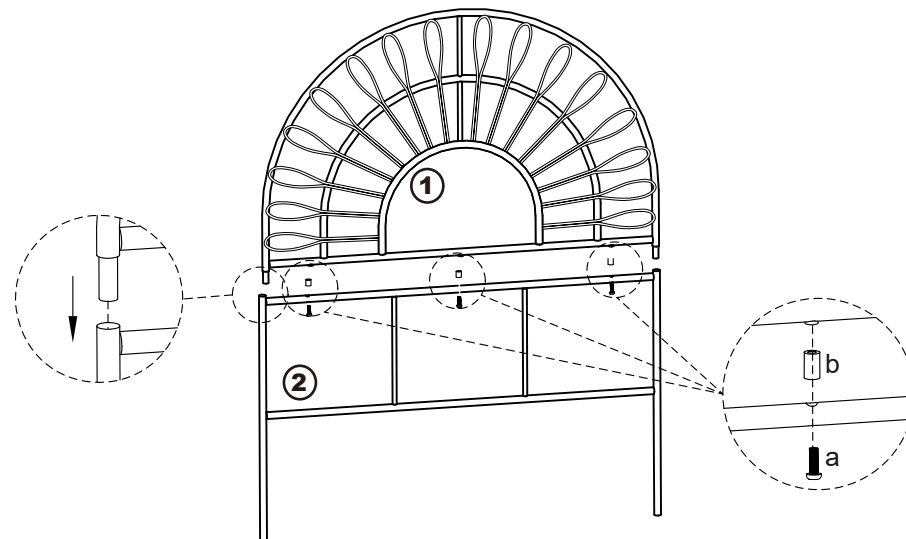

Assembly Instructions

43032730 Kids Rattan Look Bed Head SB

CARE INSTRUCTIONS: A MILD ODOUR MAY BE PRESENT WHEN FIRST OPENING THIS CARTON. SIMPLY ALLOW TO AIR OUTSIDE AND THIS WILL BE FADE. WIPE WITH A DRY CLOTH. DO NOT USE ABRASIVE MATERIALS AND SOLVENTS.

WARNING: DO NOT USE THIS UNIT AS A STEP LADDER. ENSURE THIS UNIT IS USED ONLY ON A FLAT SURFACE. DO NOT USE THIS UNIT UNLESS ALL BOLTS AND SCREWS ARE FIRMLY SECURED. FAILURE TO FOLLOW THESE WARNINGS COULD RESULT IN SERIOUS INJURY.

Hardware list

	a	M6X42mm	3PCS
	b		3PCS
	c		1PC

STEP 1

STEP 2