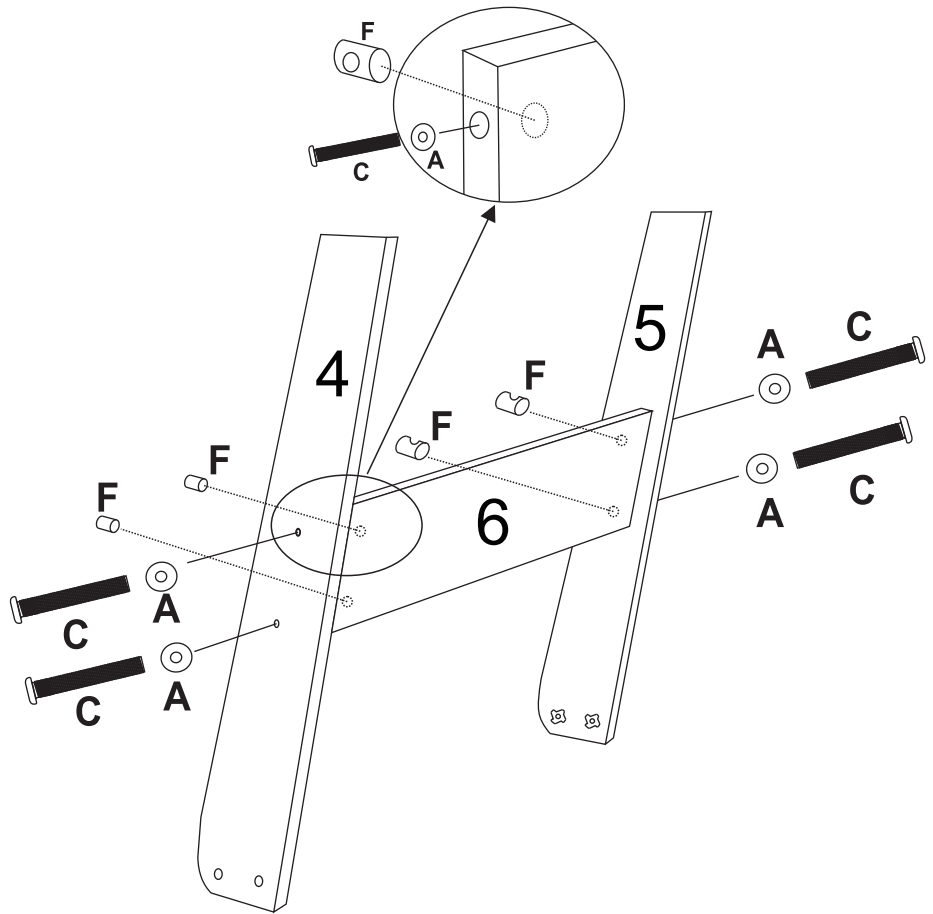

Assembly Instructions

43033188 Air Hockey Table

CARE INSTRUCTIONS:

TO BE ASSEMBLED ON A CLEAN, DRY AND SMOOTH SURFACE. WIPE CLEAN WITH A SOFT DAMP CLOTH. NEVER USE SCOURERS, ABRASIVES SCREWS OR CHEMICAL SOLVENTS. CHECK AND TIGHTEN ALL PARTS REGULARLY. KEEP AWAY FROM MOISTURE AND DIRECT SUNLIGHT. STORE IN A DRY PLACE. FOR INDOOR AND DOMESTIC USE ONLY. DO NOT PLACE HOT ITEMS SUCH AS COFFEE CUPS DIRECTLY ON THE SURFACE OF THIS ITEM.

WARNING!

NOT SUITABLE FOR CHILDREN UNDER 8 YEARS. DO NOT STAND, SIT OR LEAN ON THIS UNIT. DO NOT USE THIS UNIT AS A STEP LADDER OR AS A CHOPPING SURFACE. ENSURE THIS UNIT IS USED ONLY ON A FLAT SURFACE. DO NOT USE THIS UNIT UNLESS ALL BOLTS AND SCREWS ARE FIRMLY SECURED. THE EXTERNAL FLEXIBLE CORD OF GOODS CANNOT BE REPLACED BY CUSTOMER. IF THE CORD IS DAMAGED, SEEK PROFESSIONAL ADVICE. THE ADAPTOR SUPPLIED IS FOR USE WITH THIS GOODS ONLY. DO NOT PLUG IN THE GOODS INSIDE THE PACKING! ALWAYS UNPLUG EQUIPMENT AFTER EVERY USE.

ADAPTOR MODEL NO.: SD24K120200S INPUT: 100-240VAC,50/60Hz

OUTPUT: 12VDC 2000mA FAN WATTAGE: 1 X 7.2W

FAILURE TO FOLLOW THESE WARNINGS COULD RESULT IN SERIOUS INJURY.

MADE IN CHINA

FOR AU / NZ: IMPORTED FOR KMART
STORES IN AUSTRALIA AND NEW ZEALAND.

Hardware List

	A	∅6	20pcs		H	Scorers	2set
	B	∅6x30mm	4pcs				
	C	∅6x40mm	12pcs		I	Strikers	2pcs
	D	6x45mm	4pcs		J	Pucks	2pcs
	E	M3x12mm	8pcs		K		2pcs
	F	M6	12pcs		L	Adaptor	1pc
	G	hex key	1pc				

1	1pc	2	1pc
3	1pc	4	1pc
5	1pc	6	3pcs

Step 1:

ALL STEPS REQUIRE ASSEMBLY TOOLS