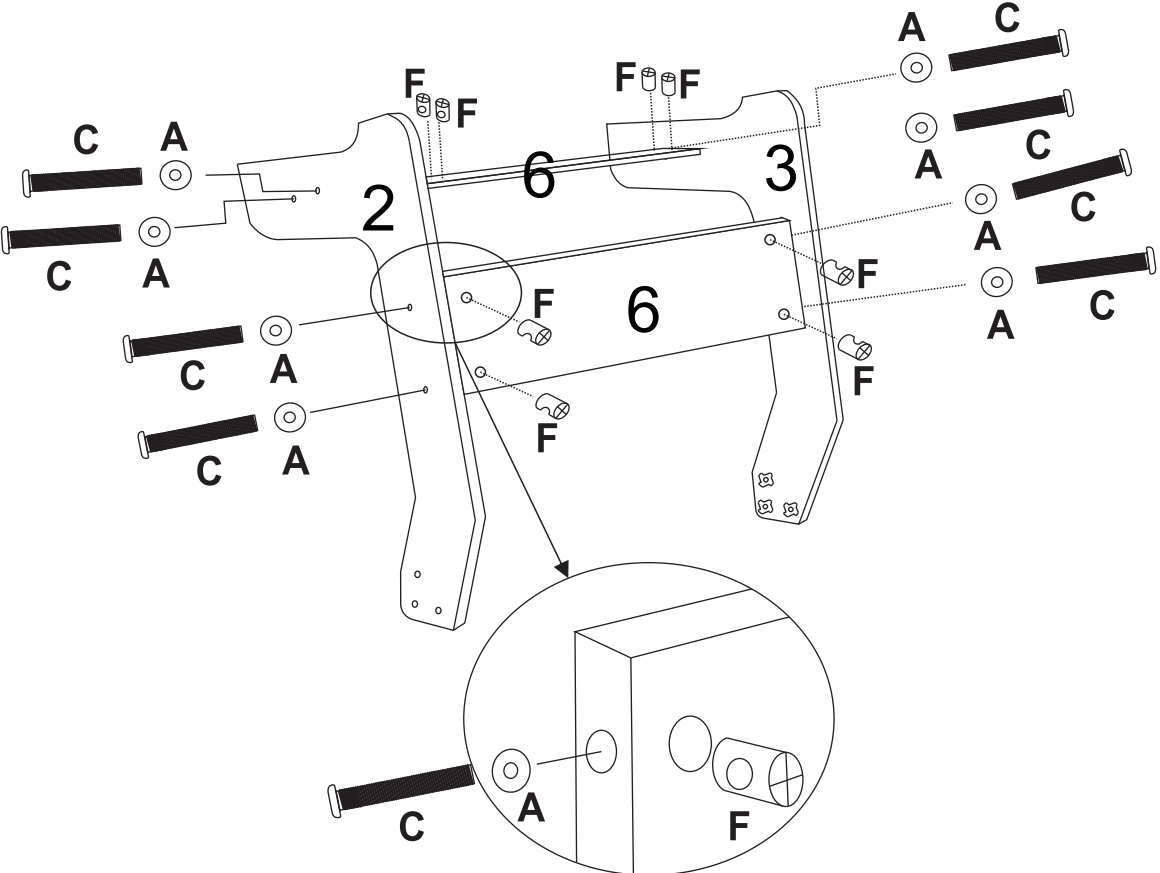

Assembly Instructions

43033188 Air Hockey Table

CARE INSTRUCTIONS:

TO BE ASSEMBLED ON A CLEAN, DRY AND SMOOTH SURFACE. WIPE CLEAN WITH A SOFT DAMP CLOTH. NEVER USE SCOURERS, ABRASIVES SCREWS OR CHEMICAL SOLVENTS. CHECK AND TIGHTEN ALL PARTS REGULARLY. KEEP AWAY FROM MOISTURE AND DIRECT SUNLIGHT. STORE IN A DRY PLACE. FOR INDOOR AND DOMESTIC USE ONLY. DO NOT PLACE HOT ITEMS SUCH AS COFFEE CUPS DIRECTLY ON THE SURFACE OF THIS ITEM.

WARNING!

NOT SUITABLE FOR CHILDREN UNDER 8 YEARS. DO NOT STAND, SIT OR LEAN ON THIS UNIT. DO NOT USE THIS UNIT AS A STEP LADDER OR AS A CHOPPING SURFACE. ENSURE THIS UNIT IS USED ONLY ON A FLAT SURFACE. DO NOT USE THIS UNIT UNLESS ALL BOLTS AND SCREWS ARE FIRMLY SECURED. THE EXTERNAL FLEXIBLE CORD OF GOODS CANNOT BE REPLACED BY CUSTOMER. IF THE CORD IS DAMAGED, SEEK PROFESSIONAL ADVICE. THE ADAPTOR SUPPLIED IS FOR USE WITH THIS GOODS ONLY. DO NOT PLUG IN THE GOODS INSIDE THE PACKING! ALWAYS UNPLUG EQUIPMENT AFTER EVERY USE.

ADAPTOR MODEL NO.: SD24K120200S INPUT: 100-240VAC,50/60Hz

OUTPUT: 12VDC 2000mA FAN WATTAGE: 1 X 7.2W

FAILURE TO FOLLOW THESE WARNINGS COULD RESULT IN SERIOUS INJURY.

MADE IN CHINA

FOR AU / NZ: IMPORTED FOR KMART
STORES IN AUSTRALIA AND NEW ZEALAND.

Hardware List

	A	∅6	20pcs		H	Scorers	2set
	B	∅6x30mm	4pcs				
	C	∅6x40mm	12pcs		I	Strikers	2pcs
	D	6x45mm	4pcs		J	Pucks	2pcs
	E	M3x12mm	8pcs		K		2pcs
	F	M6	12pcs		L	Adaptor	1pc
	G	hex key	1pc				

1	1pc	2	1pc
3	1pc	4	1pc
5	1pc	6	3pcs

Step 1:

ALL STEPS REQUIRE ASSEMBLY TOOLS