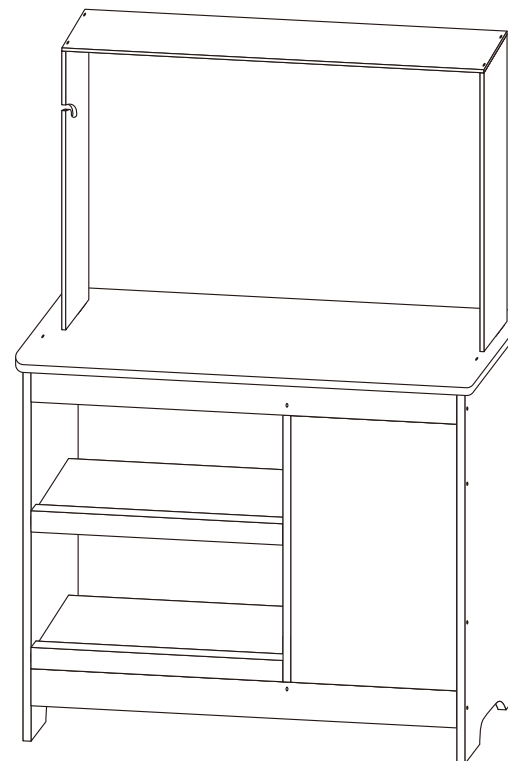

WOODEN MARKET STALL INSTRUCTION MANUAL

Step 1

Step 2

Step 3

Step 4

COMPONENTS LIST

WOODEN MARKET STALL INSTRUCTION MANUAL

Step 5

Step 6

Step 7

complete

WARNING: CHOKING HAZARD – SMALL PARTS, NOT SUITABLE FOR CHILDREN UNDER 3 YEARS.

CAUTION: ADULT ASSEMBLY IS REQUIRED. UNASSEMBLED PARTS CONTAIN SCREWS AND WITH FUNCTIONAL SHARP POINTS, PLEASE KEEP UNASSEMBLED PARTS AWAY FROM SMALL CHILDREN. PLEASE CHECK CONDITION OF ITEM REGULARLY, AS SCREWS MAY LOOSEN WITH USE OVER TIME. TIGHTEN SCREW FITTINGS IF NECESSARY. THIS IS A TOY, INTENDED FOR ROLE PLAY ONLY.