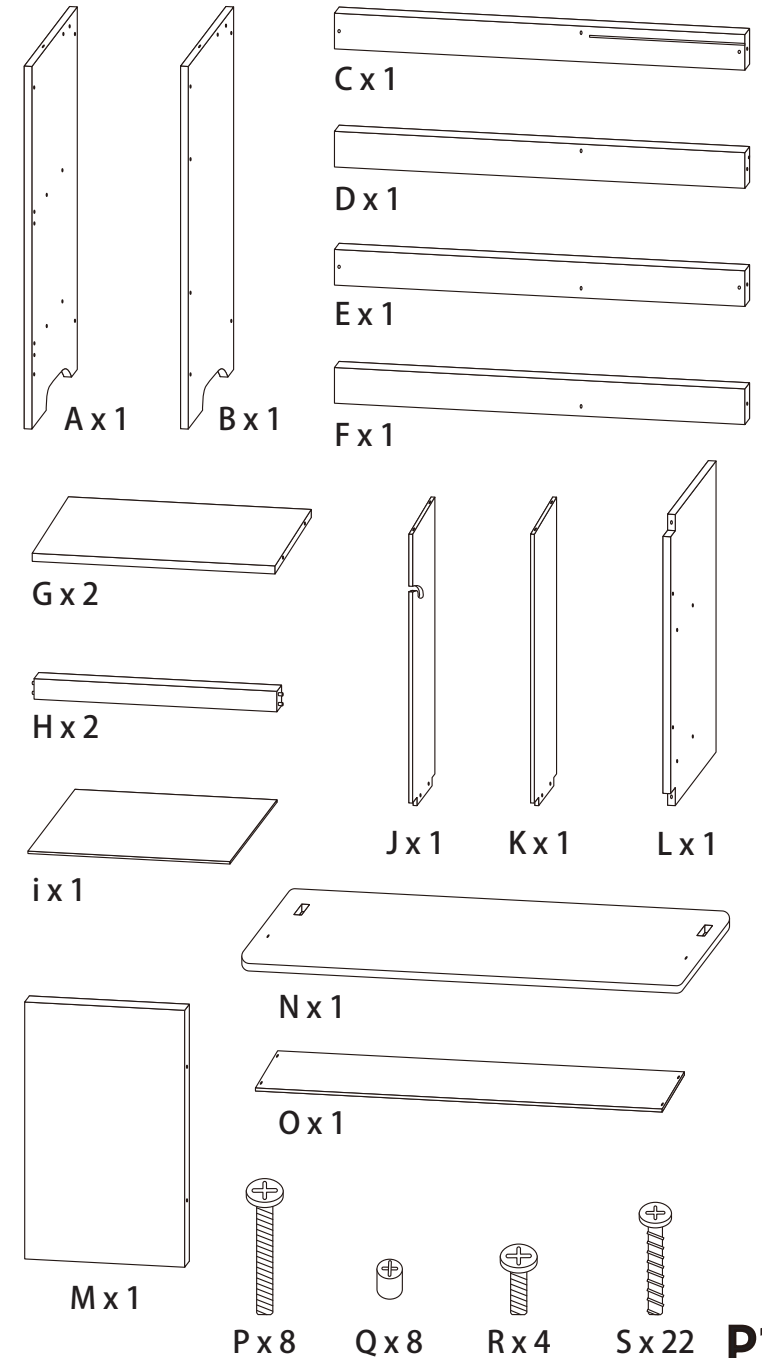

WOODEN MARKET STALL INSTRUCTION MANUAL

Step 1

Step 2

Step 3

Step 4

COMPONENTS LIST

WOODEN MARKET STALL INSTRUCTION MANUAL

Step 5

Step 6

Step 7

complete

WARNING: CHOKING HAZARD – SMALL PARTS, NOT SUITABLE FOR CHILDREN UNDER 3 YEARS.

CAUTION: ADULT ASSEMBLY IS REQUIRED. UNASSEMBLED PARTS CONTAIN SCREWS AND WITH FUNCTIONAL SHARP POINTS, PLEASE KEEP UNASSEMBLED PARTS AWAY FROM SMALL CHILDREN. PLEASE CHECK CONDITION OF ITEM REGULARLY, AS SCREWS MAY LOOSEN WITH USE OVER TIME. TIGHTEN SCREW FITTINGS IF NECESSARY. THIS IS A TOY, INTENDED FOR ROLE PLAY ONLY.