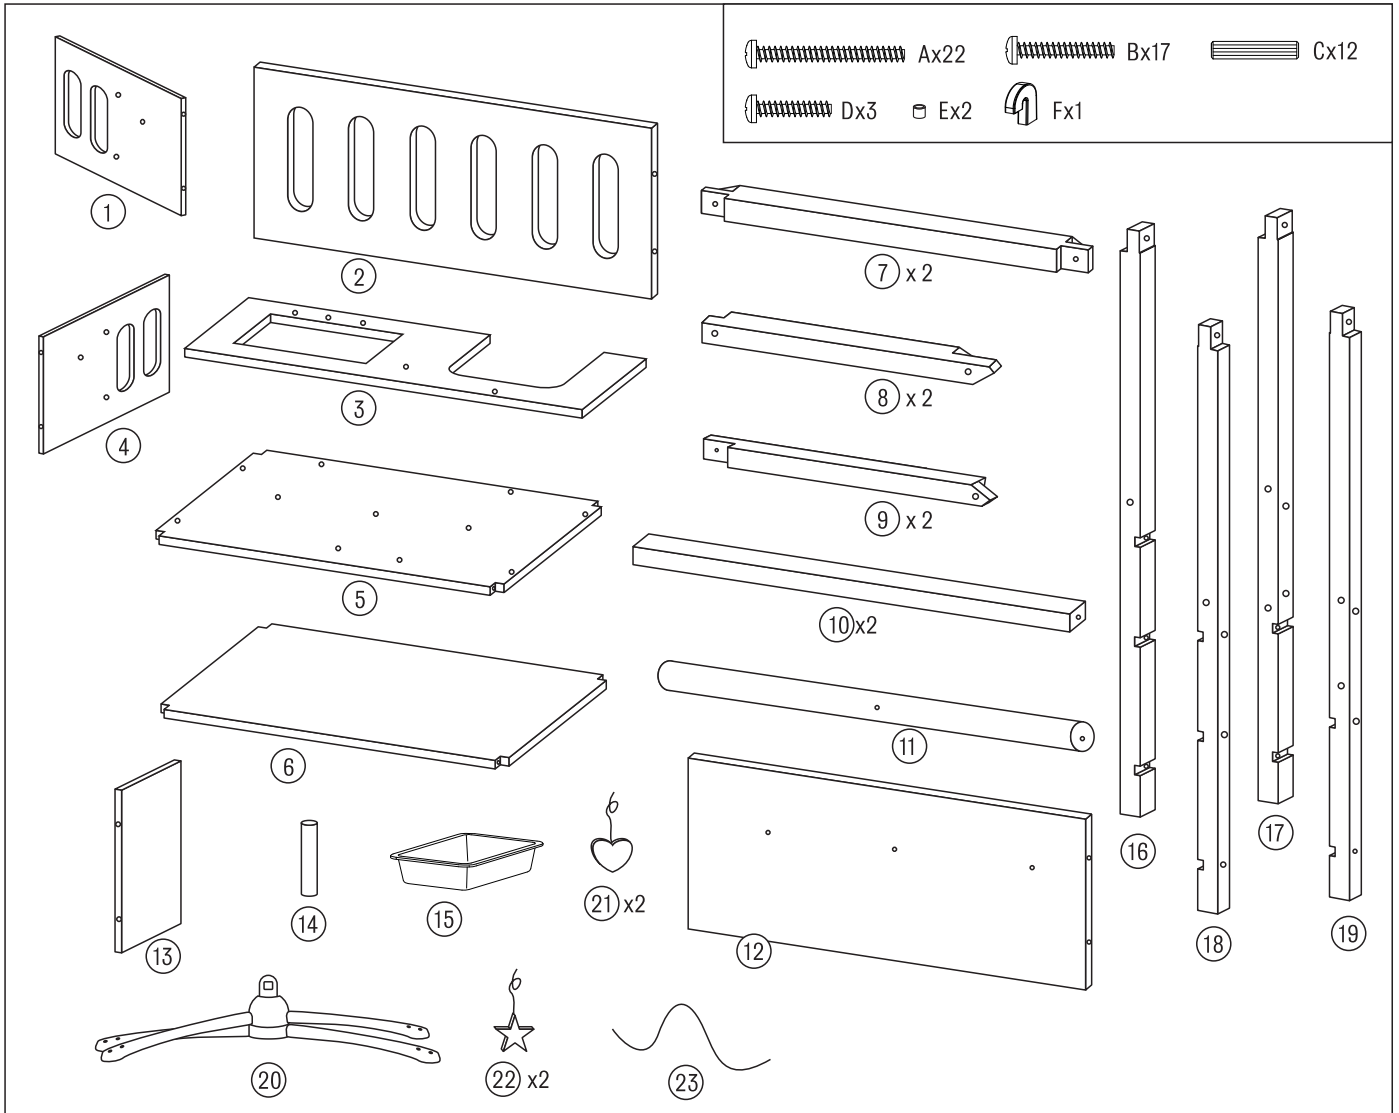

# Assembly Instructions

**CAUTION:**

ADULT ASSEMBLY IS REQUIRED. HARDWARE CONTAINS SCREWS WITH SHARP POINTS. KEEP UNASSEMBLED PARTS OUT OF THE REACH OF SMALL CHILDREN. ADULT SUPERVISION IS RECOMMENDED. THIS IS A TOY, INTENDED FOR ROLE PLAY ONLY.