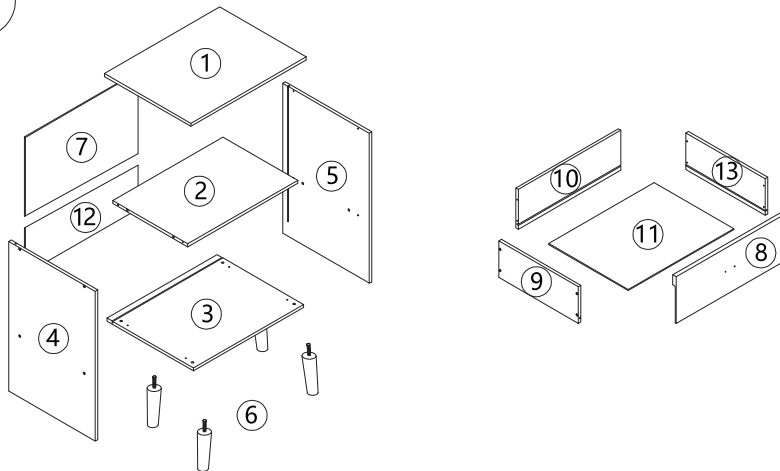

Assembly Instruction

43039203 Kids Bedside Table White

WARNING: DO NOT STAND, SIT OR LEAN ON THE UNIT. DO NOT USE THIS UNIT AS A STEP LADDER. ENSURE THIS UNIT IS USED ONLY ON A FLAT SURFACE. DO NOT USE THIS UNIT UNLESS ALL BOLTS AND SCREWS ARE FIRMLY SECURED. DO NOT PLACE HOT OBJECTS SUCH AS COFFEE CUPS DIRECTLY ON THE SURFACE OF THIS FURNITURE ITEM. THIS ITEM IS FOR STORAGE PURPOSE ONLY. FAILURE TO FOLLOW THESE WARNINGS COULD RESULT IN SERIOUS INJURY. CONTAINS SMALL PARTS. IT IS TO BE ASSEMBLED BY AN ADULT.

CARE INSTRUCTION: WIPE CLEAN WITH A SOFT DAMP CLOTH. NEVER USE SCOURERS, ABRASIVES OR CHEMICAL SOLVENTS. KEEP AWAY FROM MOISTURE AND DIRECT SUNLIGHT. STORE IN A DRY PLACE FOR INDOOR USE ONLY.

MAXIMUM SAFE LOAD: 5KG FOR TOP PANEL, 3KG FOR DRAWER.

1 Hardware List

	a	M3.5x30mm	12pcs		b	4pcs
	c	M5x25mm	8pcs		d	1pc
	e	M4x20mm	2pcs		f	1pc
	g	M3x10mm	1pc		h	4pcs
	i	M4x8mm	20pcs		j	1pc
	k	M3x24mm	8pcs		l	4pcs

2

	①	1 PC		②	1 PC		③	1 PC
	④	1 PC		⑤	1 PC		⑥	4 PCS
	⑦	1 PC		⑧	1 PC		⑨	1 PC
	⑩	1 PC		⑪	1 PC		⑫	1 PC
	⑬	1 PC						

3