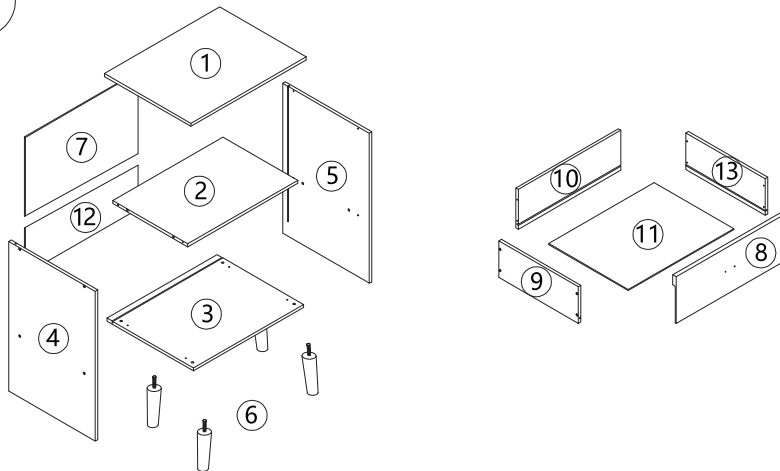

Assembly Instruction

43039210 Kids Bedside Table Pink

WARNING: DO NOT STAND, SIT OR LEAN ON THE UNIT. DO NOT USE THIS UNIT AS A STEP LADDER. ENSURE THIS UNIT IS USED ONLY ON A FLAT SURFACE. DO NOT USE THIS UNIT UNLESS ALL BOLTS AND SCREWS ARE FIRMLY SECURED. DO NOT PLACE HOT OBJECTS SUCH AS COFFEE CUPS DIRECTLY ON THE SURFACE OF THIS FURNITURE ITEM. THIS ITEM IS FOR STORAGE PURPOSE ONLY. FAILURE TO FOLLOW THESE WARNINGS COULD RESULT IN SERIOUS INJURY. CONTAINS SMALL PARTS. IT IS TO BE ASSEMBLED BY AN ADULT.

CARE INSTRUCTION: WIPE CLEAN WITH A SOFT DAMP CLOTH. NEVER USE SCOURERS, ABRASIVES OR CHEMICAL SOLVENTS. KEEP AWAY FROM MOISTURE AND DIRECT SUNLIGHT. STORE IN A DRY PLACE FOR INDOOR USE ONLY.

MAXIMUM SAFE LOAD: 5KG FOR TOP PANEL, 3KG FOR DRAWER.

1 Hardware List

	a	M3.5x30mm	12pcs		b	4pcs
	c	M5x25mm	8pcs		d	1pc
	e	M4x20mm	2pcs		f	1pc
	g	M3x10mm	1pc		h	4pcs
	i	M4x8mm	20pcs		j	1pc
	k	M3x24mm	8pcs		l	4pcs

2

	1 PC		1 PC		1 PC
	1 PC		1 PC		4 PCS
	1 PC		1 PC		1 PC
	1 PC		1 PC		1 PC
	1 PC				

3