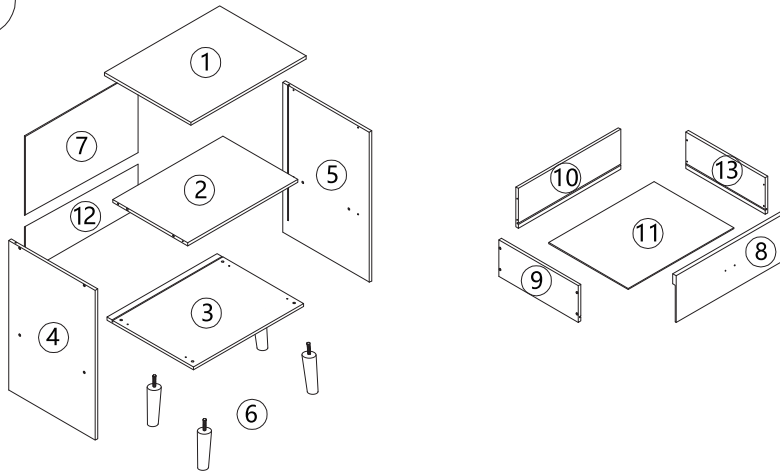

Assembly Instruction

43039227 Kids Bedside Table Blue

WARNING: DO NOT STAND, SIT OR LEAN ON THE UNIT. DO NOT USE THIS UNIT AS A STEP LADDER. ENSURE THIS UNIT IS USED ONLY ON A FLAT SURFACE. DO NOT USE THIS UNIT UNLESS ALL BOLTS AND SCREWS ARE FIRMLY SECURED. DO NOT PLACE HOT OBJECTS SUCH AS COFFEE CUPS DIRECTLY ON THE SURFACE OF THIS FURNITURE ITEM. THIS ITEM IS FOR STORAGE PURPOSE ONLY. FAILURE TO FOLLOW THESE WARNINGS COULD RESULT IN SERIOUS INJURY. CONTAINS SMALL PARTS. IT IS TO BE ASSEMBLED BY AN ADULT.

CARE INSTRUCTION: WIPE CLEAN WITH A SOFT DAMP CLOTH. NEVER USE SCOURERS, ABRASIVES OR CHEMICAL SOLVENTS. KEEP AWAY FROM MOISTURE AND DIRECT SUNLIGHT. STORE IN A DRY PLACE FOR INDOOR USE ONLY.

MAXIMUM SAFE LOAD: 5KG FOR TOP PANEL, 3KG FOR DRAWER.

1 Hardware List

	a	M3.5x30mm	12pcs		b	4pcs
	c	M5x25mm	8pcs		d	1pc
	e	M4x20mm	2pcs		f	1pc
	g	M3x10mm	1pc		h	4pcs
	i	M4x8mm	20pcs		j	1pc
	k	M3x24mm	8pcs		l	4pcs

2

	1 PC		1 PC		1 PC
	1 PC		1 PC		4 PCS
	1 PC		1 PC		1 PC
	1 PC		1 PC		1 PC
	1 PC				

3