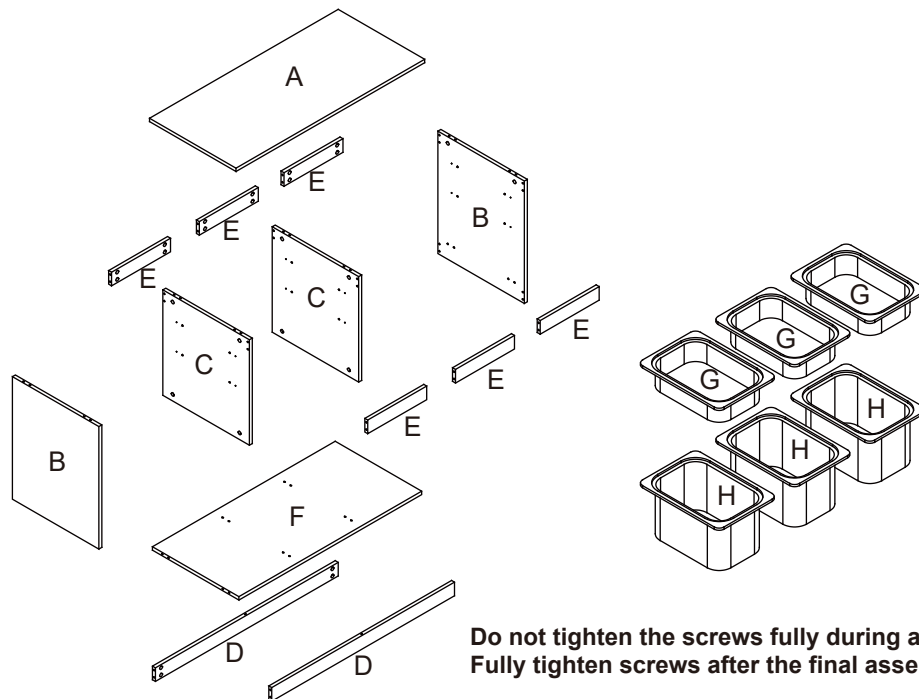

Assembly Instructions

43039371-STORAGE UNIT WITH 6 TUBS WHITE

WARNING: DO NOT STAND, SIT OR LEAN ON THE UNIT. DO NOT USE THIS UNIT AS A STEP LADDER. ENSURE THIS UNIT IS USED ONLY ON A FLAT SURFACE. DO NOT USE THIS UNIT UNLESS ALL BOLTS AND SCREWS ARE FIRMLY SECURED. DO NOT PLACE HOT OBJECTS SUCH AS COFFEE CUPS DIRECTLY ON THE SURFACE OF THIS FURNITURE ITEM. THIS ITEM IS FOR STORAGE PURPOSE ONLY. FAILURE TO FOLLOW THESE WARNINGS COULD RESULT IN SERIOUS INJURY. CONTAINS SMALL PARTS. IT IS TO BE ASSEMBLED BY AN ADULT.

Hardware list

	a	6X35mm	48PCS
	b	15X10mm	48PCS
	c	3X12mm	24PCS
	d	8X30mm	18PCS
	e		12PCS

Do not tighten the screws fully during assembly.
Fully tighten screws after the final assembly steps

					
A	1 PC	B	2 PCS	C	2 PCS
					
D	2 PCS	E	6 PCS	F	1 PC
					
G	3 PCS	H	3 PCS		