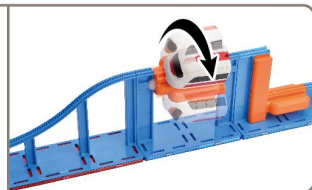

## MAGNETIC SKY TRACK

REQUIRES 2 X 1.5V AAA BATTERIES (NOT INCLUDED).

### Basic Component

2pcs

1pcs

1pcs

4pcs

2pcs

4pcs

2pcs

4pcs

6pcs

2pcs

4pcs

12pcs

1pcs

1pcs

PRODUCT MAY VARY FROM IMAGE SHOWN