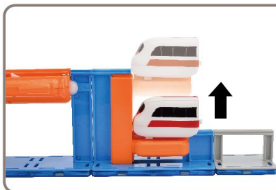

## MAGNETIC SKY TRACK

REQUIRES 2 X 1.5V AAA BATTERIES (NOT INCLUDED).

### Basic Component

2pcs

1pcs

1pcs

4pcs

2pcs

4pcs

2pcs