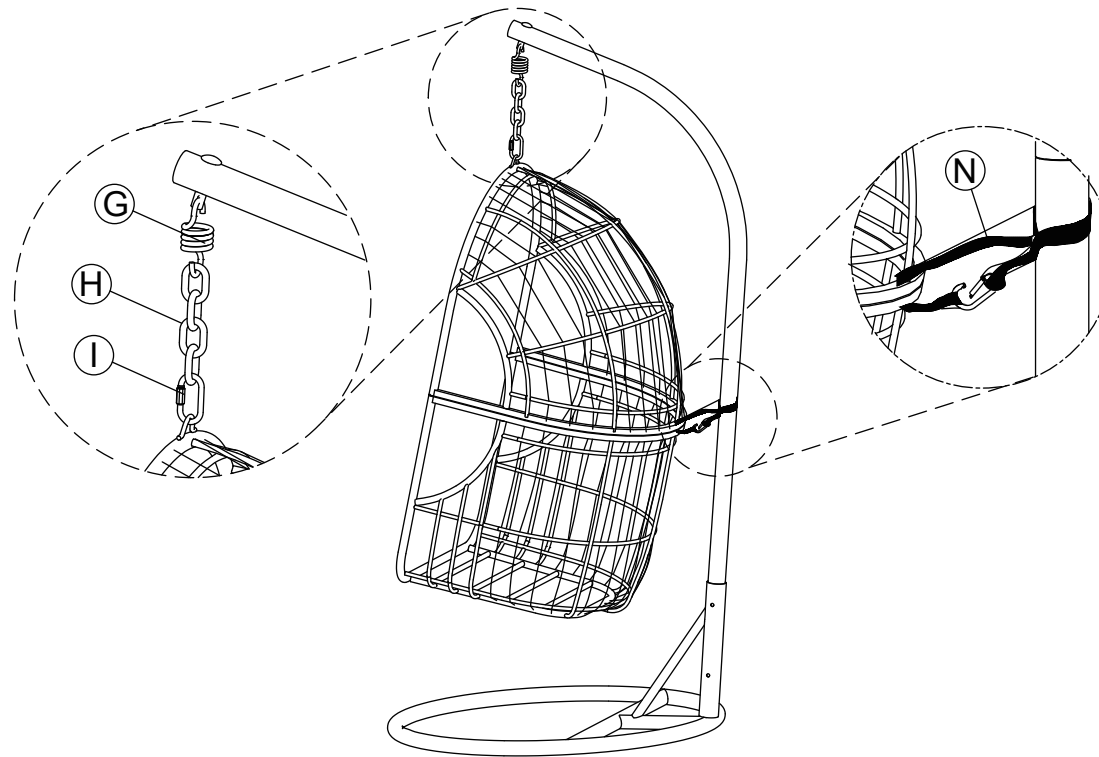

Assembly Instructions

43061587 egg chair white

CARE INSTRUCTIONS: REMOVE ALL PARTS FROM THE CARTON. BE SURE YOU HAVE ALL PARTS BEFORE YOU START ASSEMBLING. PLACE ALL PARTS ON THE CLEAN AND FLAT SOFT SURFACE, SUCH AS CARPET OR RUG TO PREVENT FROM BEING SCRATCHED.

MAXIMUM SAFE LOAD : 100KG.

Hardware list

	F		1PC
	J	M8x20mm	1PC
	K	M8x58mm	1PC
	L	M8x62mm	2PCS

	M	M6x52mm	4PCS
	P		1PC
	Q		1PC

					
(A)	1PC	(B)	1PC	(C)	1PC
					
(D)	1PC	(E)	1PC	(G)	1PC
					
(H)	1PC	(I)	1PC	(N)	1PC
					
(O)	1PC				

STEP 1

STEP 2

STEP 3

STEP 4

STEP 5

STEP 6