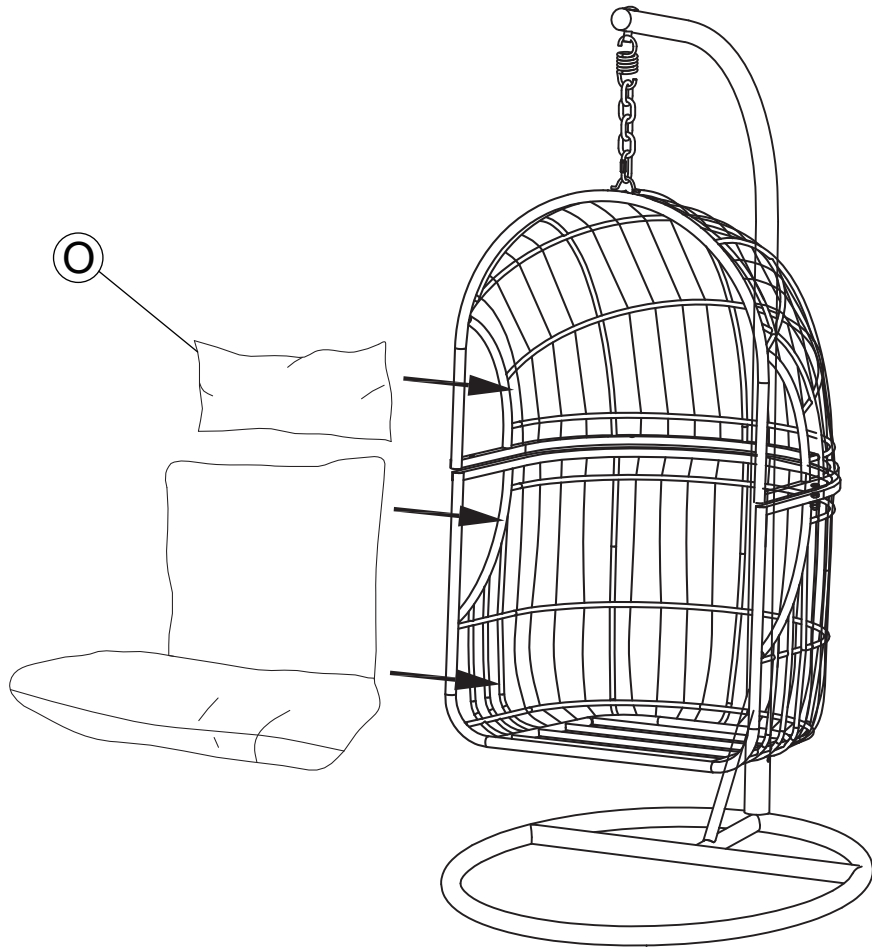

Assembly Instructions

43061587 egg chair white

CARE INSTRUCTIONS: REMOVE ALL PARTS FROM THE CARTON. BE SURE YOU HAVE ALL PARTS BEFORE YOU START ASSEMBLING. PLACE ALL PARTS ON THE CLEAN AND FLAT SOFT SURFACE, SUCH AS CARPET OR RUG TO PREVENT FROM BEING SCRATCHED.

WARNING: DO NOT STAND ON THE CHAIR. USE FOR ONE PERSON ONLY. DO NOT USE THE CHAIR AS A STEP LADDER. ENSURE PRODUCT IS USED ON A LEVEL AND STABLE SURFACE. DO NOT ALLOW CHILDREN TO PLAY AND CLIMB ON THE PRODUCT. ADULT ASSEMBLY REQUIRED. FOR YOUR SAFETY AND CONVENIENCE TWO ADULTS ARE REQUIRED IN THE ASSEMBLY OF THIS PRODUCT. DO NOT FULL TIGHTEN ALL SCREWS UNTIL ALL HAVE BEEN COMPLETED. DO NOT USE THIS UNIT UNLESS ALL BOLTS, SCREWS AND KNOBS ARE FIRMLY SECURED . FAILURE TO FOLLOW THESE WARNINGS COULD RESULT IN SERIOUS INJURY.

MAXIMUM SAFE LOAD : 100KG.

Hardware list

	F		1PC
	J	M8x20mm	1PC
	K	M8x58mm	1PC
	L	M8x62mm	2PCS

	M	M6x52mm	4PCS
	P		1PC
	Q		1PC

					
(A)	1PC	(B)	1PC	(C)	1PC
					
(D)	1PC	(E)	1PC	(G)	1PC
					
(H)	1PC	(I)	1PC	(N)	1PC
					
(O)	1PC				

STEP 1

STEP 2

STEP 3

STEP 4

STEP 5

STEP 6