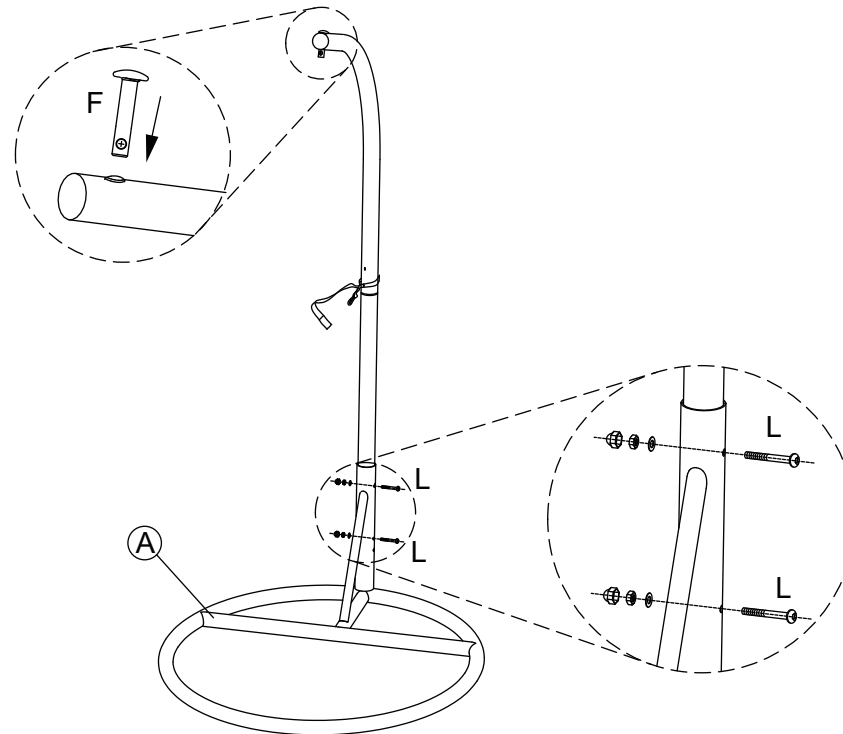

Assembly Instructions

43061587 egg chair white

CARE INSTRUCTIONS: REMOVE ALL PARTS FROM THE CARTON. BE SURE YOU HAVE ALL PARTS BEFORE YOU START ASSEMBLING. PLACE ALL PARTS ON THE CLEAN AND FLAT SOFT SURFACE, SUCH AS CARPET OR RUG TO PREVENT FROM BEING SCRATCHED.

MAXIMUM SAFE LOAD : 100KG.

Hardware list

	F		1PC
	J	M8x20mm	1PC
	K	M8x58mm	1PC
	L	M8x62mm	2PCS

	M	M6x52mm	4PCS
	P		1PC
	Q		1PC

					
(A)	1PC	(B)	1PC	(C)	1PC
					
(D)	1PC	(E)	1PC	(G)	1PC
					
(H)	1PC	(I)	1PC	(N)	1PC
					
(O)	1PC				

STEP 1

STEP 2

STEP 3

STEP 4

STEP 5

STEP 6