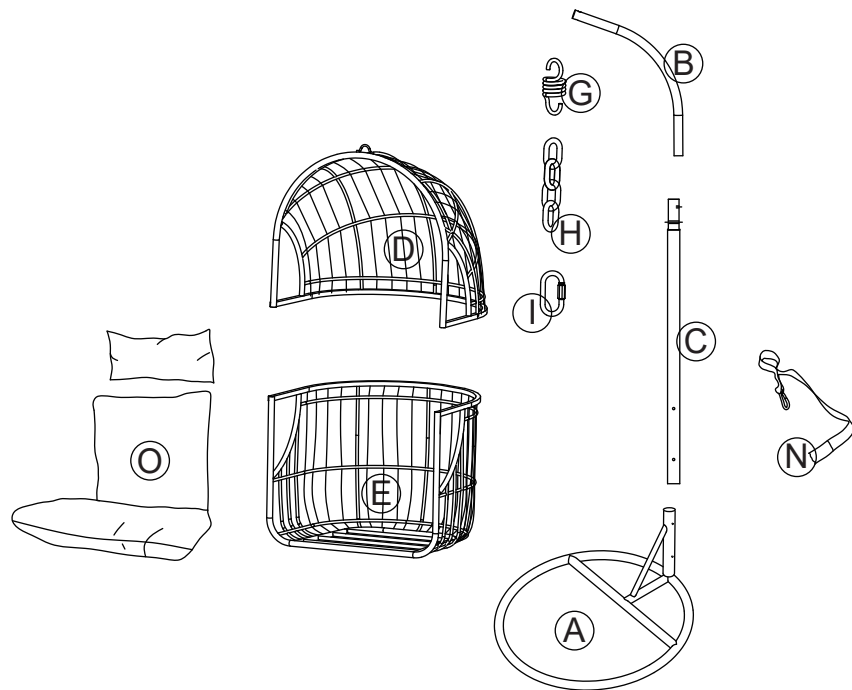

Assembly Instructions

43061587 egg chair white

CARE INSTRUCTIONS: REMOVE ALL PARTS FROM THE CARTON. BE SURE YOU HAVE ALL PARTS BEFORE YOU START ASSEMBLING. PLACE ALL PARTS ON THE CLEAN AND FLAT SOFT SURFACE, SUCH AS CARPET OR RUG TO PREVENT FROM BEING SCRATCHED.

WARNING: DO NOT STAND ON THE CHAIR. USE FOR ONE PERSON ONLY. DO NOT USE THE CHAIR AS A STEP LADDER. ENSURE PRODUCT IS USED ON A LEVEL AND STABLE SURFACE. DO NOT ALLOW CHILDREN TO PLAY AND CLIMB ON THE PRODUCT. ADULT ASSEMBLY REQUIRED. FOR YOUR SAFETY AND CONVENIENCE TWO ADULTS ARE REQUIRED IN THE ASSEMBLY OF THIS PRODUCT. DO NOT FULL TIGHTEN ALL SCREWS UNTIL ALL HAVE BEEN COMPLETED. DO NOT USE THIS UNIT UNLESS ALL BOLTS, SCREWS AND KNOBS ARE FIRMLY SECURED . FAILURE TO FOLLOW THESE WARNINGS COULD RESULT IN SERIOUS INJURY.

MAXIMUM SAFE LOAD : 100KG.

Hardware list

	F		1PC
	J	M8x20mm	1PC
	K	M8x58mm	1PC
	L	M8x62mm	2PCS

	M	M6x52mm	4PCS
	P		1PC
	Q		1PC

					
(A)	1PC	(B)	1PC	(C)	1PC
					
(D)	1PC	(E)	1PC	(G)	1PC
					
(H)	1PC	(I)	1PC	(N)	1PC
					
(O)	1PC				