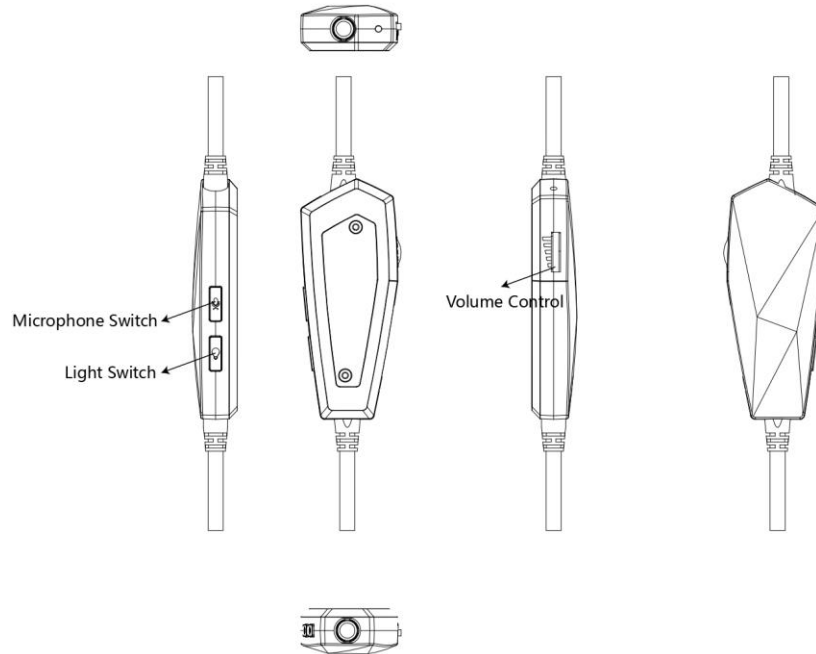

Product Sketch

Lightweight, extreme definition design and soft over-ear material for long time wear.

Feature

- Comfortable padded ear cushions for long audition sessions.
- Comfortable adjustable headband
- Flexible stainless steel microphone boom for hands-free communication
- It isolates ambient noise, faithfully reproducing the sound quality
- RGB light
- Adjustable in-line volume control
- Plug and Play

Specification

- Frequency response: Headphone 20hz-20khz: Microphone: 100 HZ-10khz
- Driver: 50mm
- Impedance: 16ohm
- Sensitivity: 105db $\pm$ 3db
- 2.2M durable PVC cable