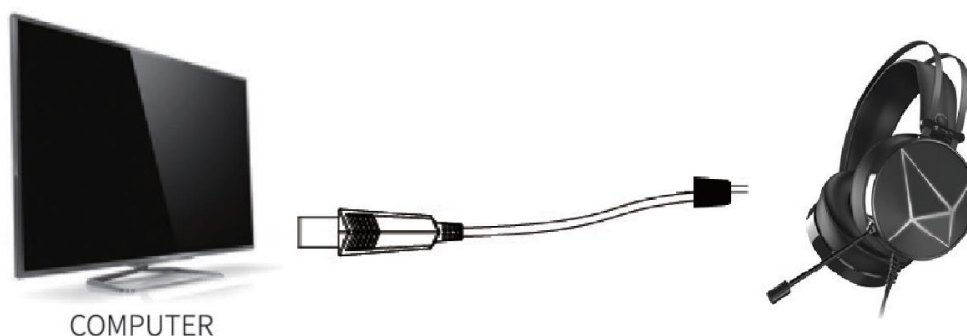

Notes

- Please enjoy music at a moderate volume to prevent adverse effects on the hearing.
- Please be careful to wear when driving or cycling so as not to affect safety.
- Please don't disassemble the headphone by yourself.

Universal Compatibility