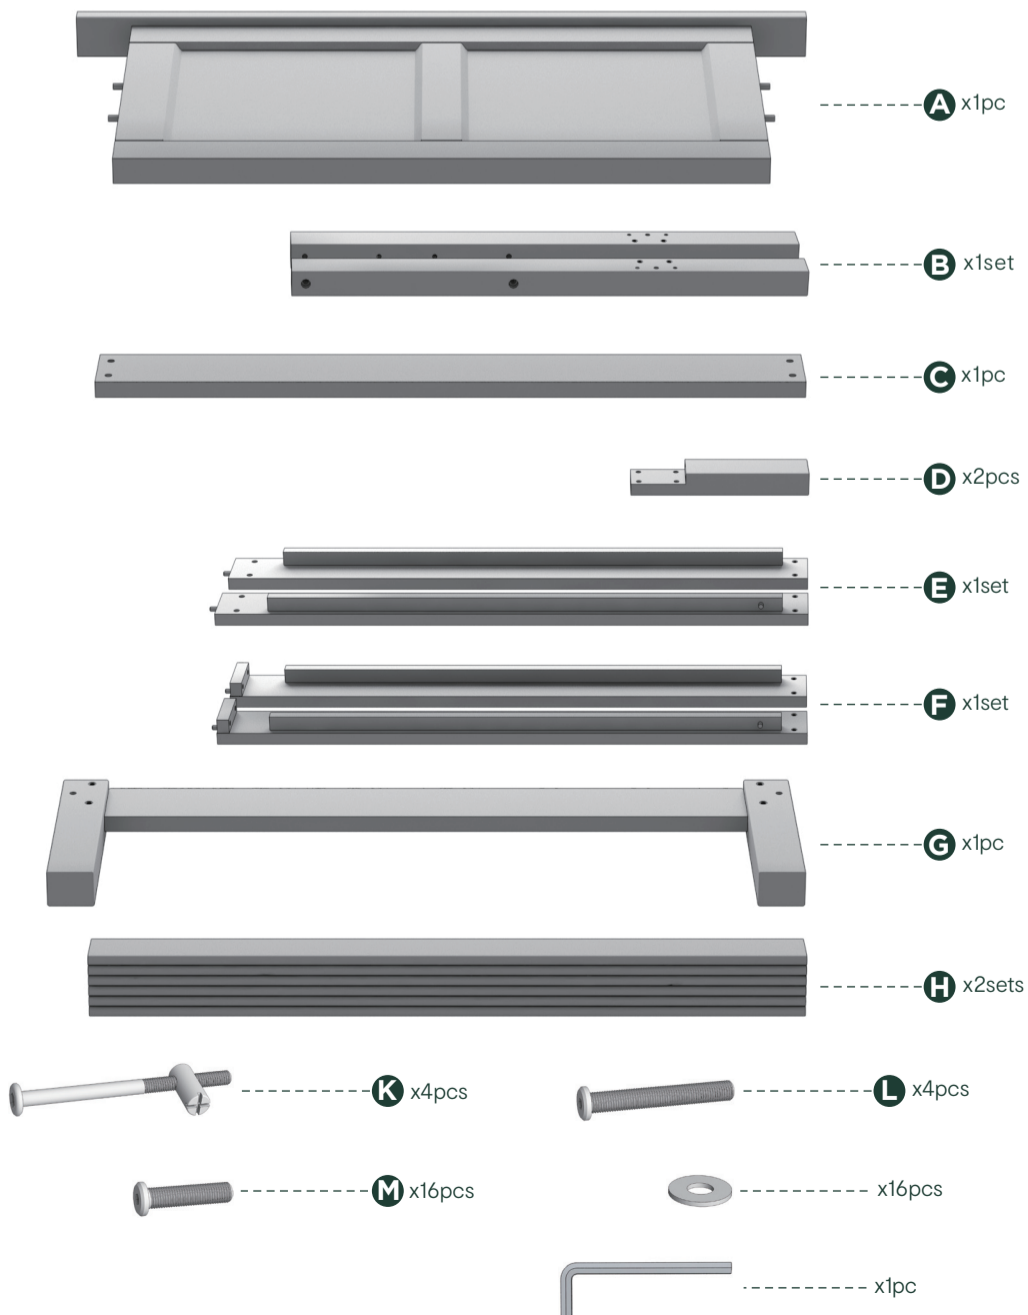

Easy as 1-2-3 Assembly Instruction

Numbers must Match for Secure Assembly

FPWNH5-12-1

Components

Need more help?

Get in touch so we can help you out.

AU: 7am - 5pm AEST Monday - Sunday (including public holidays)