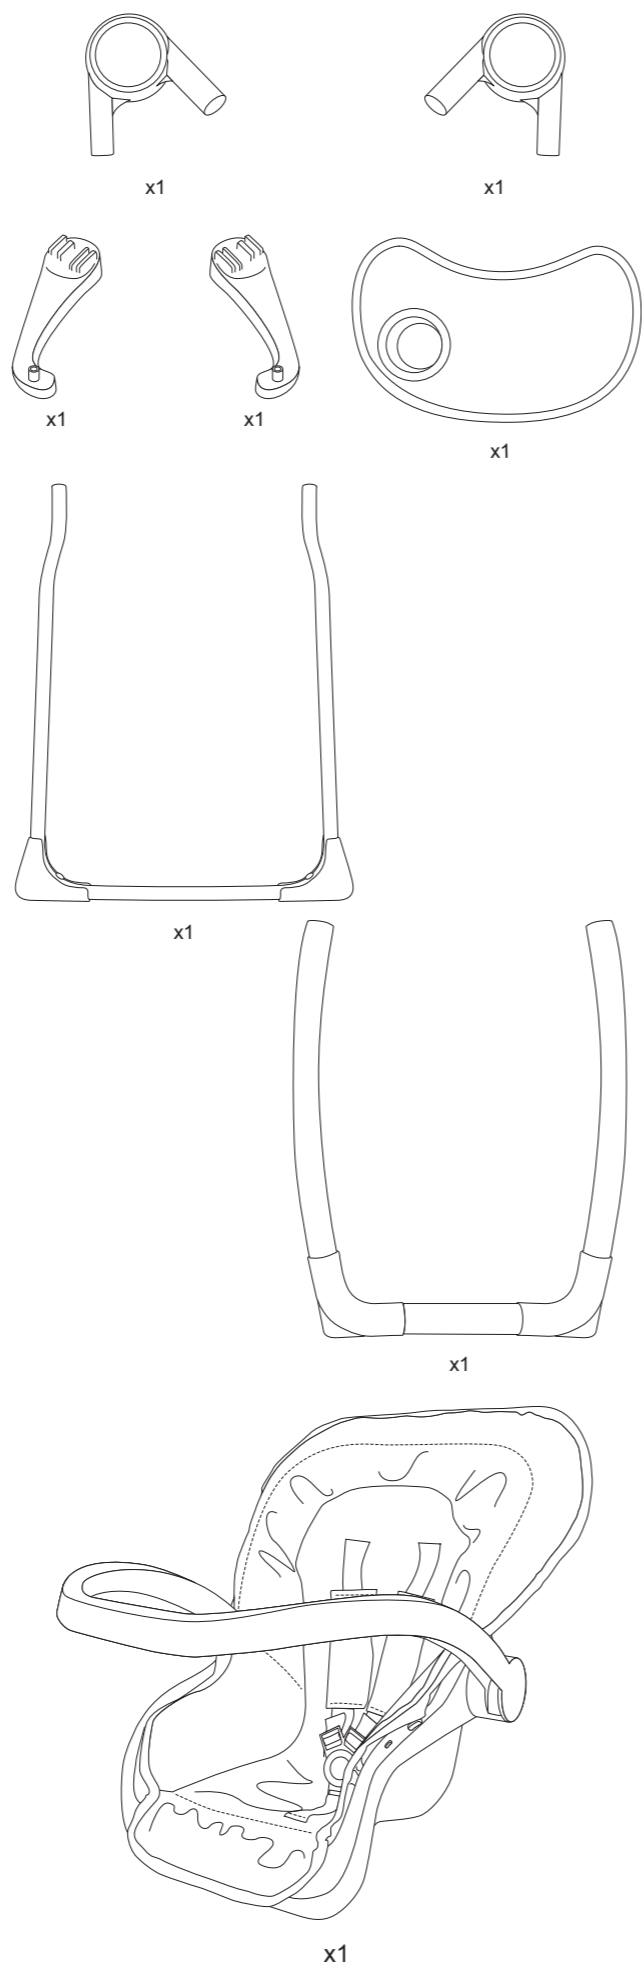

3+

3 in 1 Feed & Play

Safety Notes

WARNING: CHOKING HAZARD - Small parts, not suitable for children under 3 years.
CAUTION: This item is a toy and should only be used with dolls. Not suitable for babies, children or pets. Assembly must be carried out by adults only. Please check condition of item regularly, discontinue use of the item if excessive wear and tear is found. Keep these details for further reference. For safety reasons, remove all tags, labels and plastic fasteners before giving this toy to your child. Product may vary slightly from image shown.

Care Notes

This fabric should not be machine-washed. Please wipe clean using a damp cloth with mild detergent if necessary.

MADE IN CHINA

Part List

Assembly