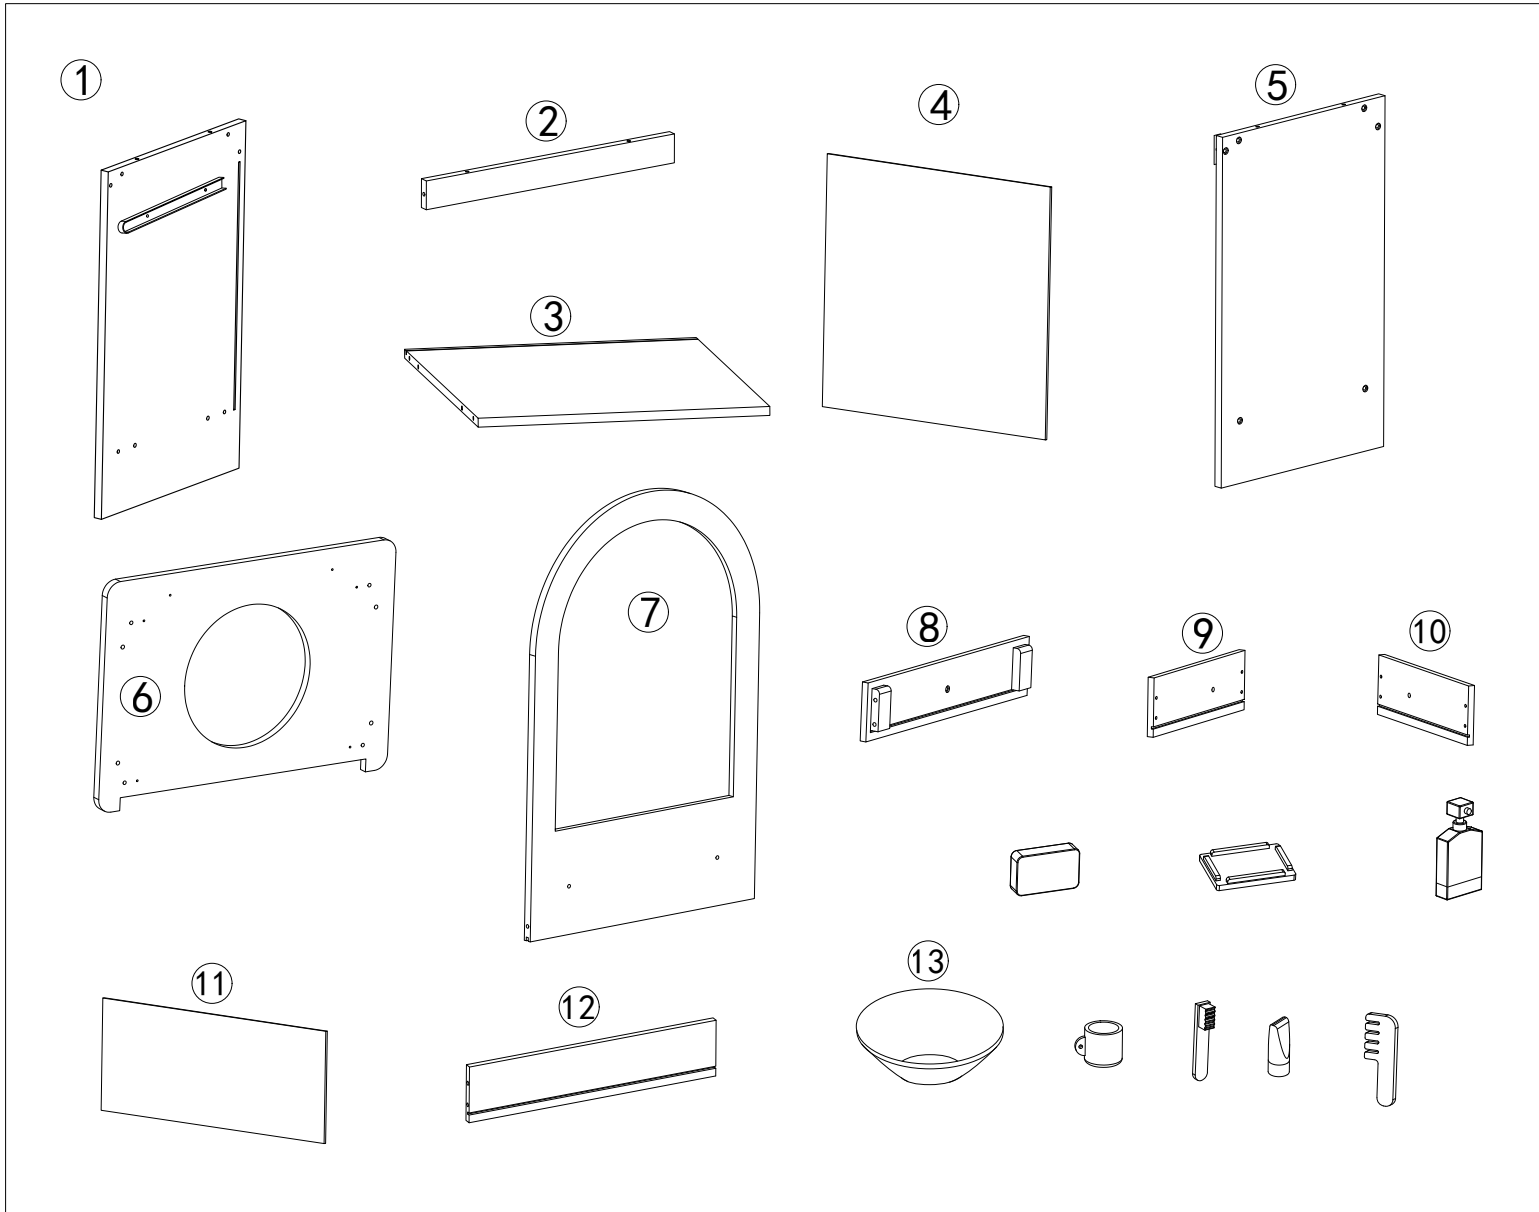

Assembly Instructions

A		10PCS
M5X40mm		
B		8PCS
M4X30mm		
C		8PCS
φ 6X30		
D		4PCS
M4X20mm		
E		2PCS
M4X45mm		
F		1PC
M3X18mm		
G		4PCS
M3X10mm		
H		2PCS
I		4PCS
J		1PC
M4X25mm		

CAUTION:

ADULT ASSEMBLY IS REQUIRED. HARDWARE CONTAINS SCREWS WITH SHARP POINTS.
KEEP UNASSEMBLED PARTS OUT OF THE REACH OF SMALL CHILDREN. ADULT SUPERVISION IS RECOMMENDED.
THIS IS A TOY, INTENDED FOR ROLE PLAY ONLY.

WARNING

CHOKING HAZARD-SMALL PARTS.
NOT SUITABLE FOR CHILDREN UNDER 3 YEARS.

1

	G x 4PCS
--	----------

	I x 4PCS
--	----------

	J x 1PC
--	---------

	F x 1PC
--	---------

2

	E x 2PCS
--	----------

CAUTION:

ADULT ASSEMBLY IS REQUIRED. HARDWARE CONTAINS SCREWS WITH SHARP POINTS.
KEEP UNASSEMBLED PARTS OUT OF THE REACH OF SMALL CHILDREN. ADULT SUPERVISION IS RECOMMENDED.
THIS IS A TOY, INTENDED FOR ROLE PLAY ONLY.