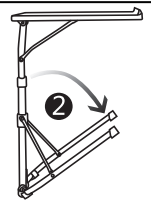

171 mm

76.2 mm

PERSONAL FOLDING TABLE

OPEN

ADJUST

FOLD

WARNING:

MAXIMUM LOAD LIMIT: 5KGS.
NEVER PLACE ANY DIRECT HEAT SOURCE ON TABLE TOP.
TAKE CARE NOT TO GET FINGERS CAUGHT WHEN FOLDING AND UNFOLDING TABLE.
ENSURE LEGS AND FRAMES ARE FULLY EXTENDED BEFORE USE. DO NOT SIT OR STAND ON THE TABLE.
ONLY USE ON EVEN SURFACE.
FAILURE TO FOLLOW THESE WARNINGS COULD RESULT IN SERIOUS INJURY.