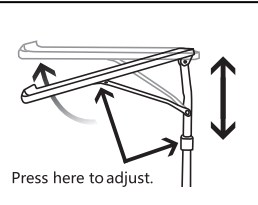

171 mm

76.2 mm

PERSONAL FOLDING TABLE

OPEN

ADJUST

FOLD

WARNING:

MAXIMUM LOAD LIMIT: 5KGS.
NEVER PLACE ANY DIRECT HEAT SOURCE ON TABLE TOP.
TAKE CARE NOT TO GET FINGERS CAUGHT WHEN FOLDING AND UNFOLDING TABLE.
ENSURE LEGS AND FRAMES ARE FULLY EXTENDED BEFORE USE. DO NOT SIT OR STAND ON THE TABLE.
ONLY USE ON EVEN SURFACE.
FAILURE TO FOLLOW THESE WARNINGS COULD RESULT IN SERIOUS INJURY.