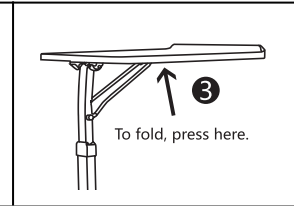

171 mm

76.2 mm

PERSONAL FOLDING TABLE

OPEN

ADJUST

FOLD

WARNING:

MAXIMUM LOAD LIMIT: 5KGS.
NEVER PLACE ANY DIRECT HEAT SOURCE ON TABLE TOP.
TAKE CARE NOT TO GET FINGERS CAUGHT WHEN FOLDING AND UNFOLDING TABLE.
ENSURE LEGS AND FRAMES ARE FULLY EXTENDED BEFORE USE. DO NOT SIT OR STAND ON THE TABLE.
ONLY USE ON EVEN SURFACE.
FAILURE TO FOLLOW THESE WARNINGS COULD RESULT IN SERIOUS INJURY.