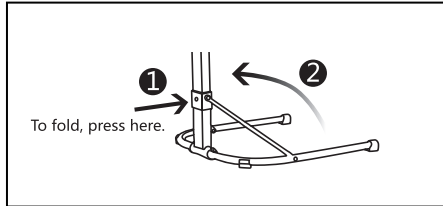

171 mm

76.2 mm

PERSONAL FOLDING TABLE

OPEN

ADJUST

FOLD

WARNING:

MAXIMUM LOAD LIMIT: 5KGS.
NEVER PLACE ANY DIRECT HEAT SOURCE ON TABLE TOP.
TAKE CARE NOT TO GET FINGERS CAUGHT WHEN FOLDING AND UNFOLDING TABLE.
ENSURE LEGS AND FRAMES ARE FULLY EXTENDED BEFORE USE. DO NOT SIT OR STAND ON THE TABLE.
ONLY USE ON EVEN SURFACE.
FAILURE TO FOLLOW THESE WARNINGS COULD RESULT IN SERIOUS INJURY.