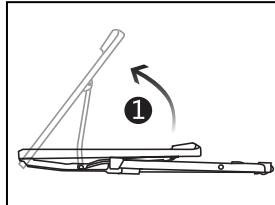

171 mm

76.2 mm

PERSONAL FOLDING TABLE

OPEN

ADJUST

FOLD

WARNING:

MAXIMUM LOAD LIMIT: 5KGS.
NEVER PLACE ANY DIRECT HEAT SOURCE ON TABLE TOP.
TAKE CARE NOT TO GET FINGERS CAUGHT WHEN FOLDING AND UNFOLDING TABLE.
ENSURE LEGS AND FRAMES ARE FULLY EXTENDED BEFORE USE. DO NOT SIT OR STAND ON THE TABLE.
ONLY USE ON EVEN SURFACE.
FAILURE TO FOLLOW THESE WARNINGS COULD RESULT IN SERIOUS INJURY.