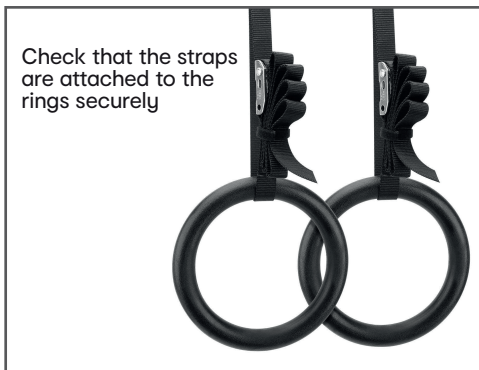

THREADING INSTRUCTION

GYM Rings

STEP 1

STEP 2

STEP 3

STEP 4

MADE IN CHINA

FOR AU / NZ: IMPORTED FOR KMART STORES IN AUSTRALIA AND NEW ZEALAND.

KEYCODE: 43094899

WARNING: PLEASE MAKE SURE TO INSTALL THE STRAPS IN THE RIGHT DIRECTION.

WARNING: CONSULT YOUR PHYSICIAN BEFORE ENGAGING IN ANY EXERCISE PROGRAM. ALWAYS CHECK EQUIPMENT AND ACCESSORIES BEFORE USE. REPLACE PRODUCT IF ANY DEFECT IS DETECTED. KEEP AWAY FROM CHILDREN.

WARNING: THIS GYM RINGS SHOULD BE INSTALLED ON THE FIRMLY STRUCTURED SUPPORT. DO NOT HANG IT ON THE UNSTABLE PLACES OR TREES. THIS PRODUCT IS DESIGNED FOR HOME USE ONLY. NOT RECOMMEND FOR OUTDOOR USE. THIS IS NOT INTENDED FOR USE BY CHILDREN. KEEP IT OUT OF THE REACH OF CHILDREN. INSPECT THE STRAPS AND THE RINGS BE ATTACHED FIRMLY AND MAKE SURE THE STRAPS TO BE INSTALLED IN THE RIGHT DIRECTION BEFORE EACH USE TO ENSURE SAFETY. THIS PRODUCT IS NOT DESIGNED FOR PROFESSIONAL USE AND IT IS NOT INTENDED FOR COMMERCIAL OR COMPETITION USE.