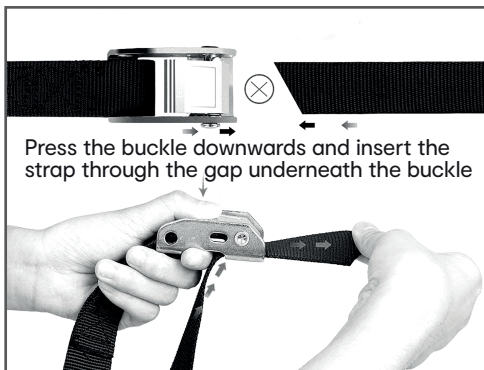

THREADING INSTRUCTION

GYM Rings

STEP 1

STEP 2

STEP 3

STEP 4

MADE IN CHINA

FOR AU / NZ: IMPORTED FOR KMART STORES IN AUSTRALIA AND NEW ZEALAND.

KEYCODE: 43094899

WARNING: PLEASE MAKE SURE TO INSTALL THE STRAPS IN THE RIGHT DIRECTION.

WARNING: CONSULT YOUR PHYSICIAN BEFORE ENGAGING IN ANY EXERCISE PROGRAM. ALWAYS CHECK EQUIPMENT AND ACCESSORIES BEFORE USE. REPLACE PRODUCT IF ANY DEFECT IS DETECTED. KEEP AWAY FROM CHILDREN.

WARNING: THIS GYM RINGS SHOULD BE INSTALLED ON THE FIRMLY STRUCTURED SUPPORT. DO NOT HANG IT ON THE UNSTABLE PLACES OR TREES. THIS PRODUCT IS DESIGNED FOR HOME USE ONLY. NOT RECOMMEND FOR OUTDOOR USE. THIS IS NOT INTENDED FOR USE BY CHILDREN. KEEP IT OUT OF THE REACH OF CHILDREN. INSPECT THE STRAPS AND THE RINGS BE ATTACHED FIRMLY AND MAKE SURE THE STRAPS TO BE INSTALLED IN THE RIGHT DIRECTION BEFORE EACH USE TO ENSURE SAFETY. THIS PRODUCT IS NOT DESIGNED FOR PROFESSIONAL USE AND IT IS NOT INTENDED FOR COMMERCIAL OR COMPETITION USE.