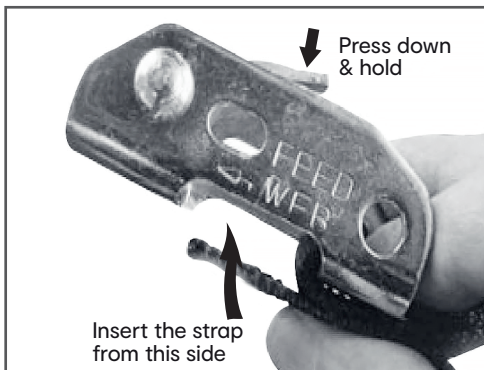

THREADING INSTRUCTION

GYM Rings

STEP 1

STEP 2

STEP 3

STEP 4

MADE IN CHINA

FOR AU / NZ: IMPORTED FOR KMART STORES IN AUSTRALIA AND NEW ZEALAND.

KEYCODE: 43094899

WARNING: PLEASE MAKE SURE TO INSTALL THE STRAPS IN THE RIGHT DIRECTION.

WARNING: CONSULT YOUR PHYSICIAN BEFORE ENGAGING IN ANY EXERCISE PROGRAM. ALWAYS CHECK EQUIPMENT AND ACCESSORIES BEFORE USE. REPLACE PRODUCT IF ANY DEFECT IS DETECTED. KEEP AWAY FROM CHILDREN.

WARNING: THIS GYM RINGS SHOULD BE INSTALLED ON THE FIRMLY STRUCTURED SUPPORT. DO NOT HANG IT ON THE UNSTABLE PLACES OR TREES. THIS PRODUCT IS DESIGNED FOR HOME USE ONLY. NOT RECOMMEND FOR OUTDOOR USE. THIS IS NOT INTENDED FOR USE BY CHILDREN. KEEP IT OUT OF THE REACH OF CHILDREN. INSPECT THE STRAPS AND THE RINGS BE ATTACHED FIRMLY AND MAKE SURE THE STRAPS TO BE INSTALLED IN THE RIGHT DIRECTION BEFORE EACH USE TO ENSURE SAFETY. THIS PRODUCT IS NOT DESIGNED FOR PROFESSIONAL USE AND IT IS NOT INTENDED FOR COMMERCIAL OR COMPETITION USE.