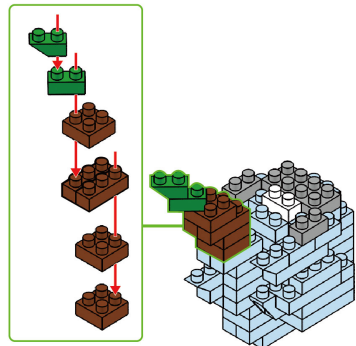

MINI BLOCK KOALA

Keycode: 43095476
ADULT ASSIST IS RECOMMENDED.

WARNING:
CHOKING HAZARD - SMALL PARTS
NOT FOR CHILDREN UNDER 3 YEARS

6+
YEARS

1

2

3

4

5

6

7

8

9

10

11

12

13