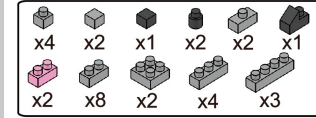

MINI BLOCK KOALA

Keycode: 43095476
ADULT ASSIST IS RECOMMENDED.

WARNING:
CHOKING HAZARD - SMALL PARTS
NOT FOR CHILDREN UNDER 3 YEARS

6+
YEARS

1

2

3

4

5

6

7

8

9

10

11

12

13