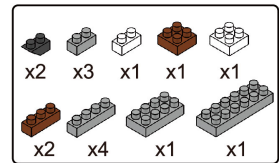

# MINI BLOCK KOALA

Keycode: 43095476  
ADULT ASSIST IS RECOMMENDED.

**WARNING:**  
CHOKING HAZARD - SMALL PARTS  
NOT FOR CHILDREN UNDER 3 YEARS

6+  
YEARS

1

2

3

4