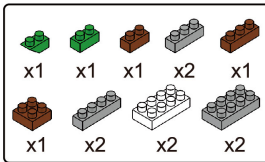

# MINI BLOCK KOALA

Keycode: 43095476  
ADULT ASSIST IS RECOMMENDED.

**WARNING:**  
CHOKING HAZARD - SMALL PARTS  
NOT FOR CHILDREN UNDER 3 YEARS

6+  
YEARS

1

2

3

4