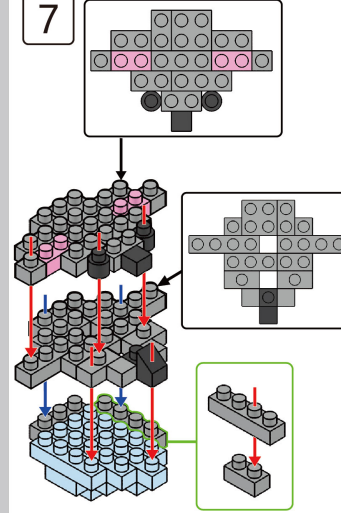

# MINI BLOCK KOALA

Keycode: 43095476  
ADULT ASSIST IS RECOMMENDED.

**WARNING:**  
CHOKING HAZARD - SMALL PARTS  
NOT FOR CHILDREN UNDER 3 YEARS

6+  
YEARS

1

2

3

4

5

6

7

8

9

10

11

12