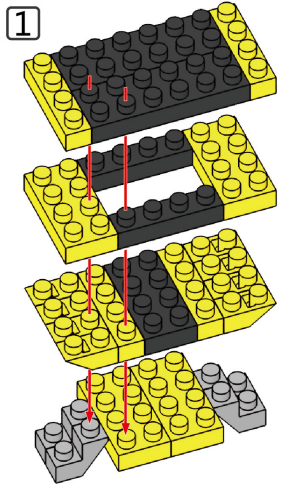

MINI BLOCK DRUMS

Keycode: 43095551
ADULT ASSIST IS RECOMMENDED.

WARNING:
CHOKING HAZARD - SMALL PARTS
NOT FOR CHILDREN UNDER 3 YEARS.

6+
YEARS

5

6

7