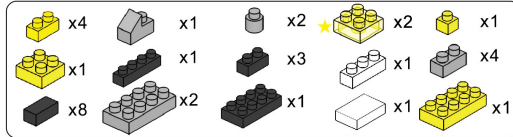

MINI BLOCK DRUMS

Keycode: 43095551
ADULT ASSIST IS RECOMMENDED.

WARNING:
CHOKING HAZARD - SMALL PARTS
NOT FOR CHILDREN UNDER 3 YEARS.

6+
YEARS

5

6

7