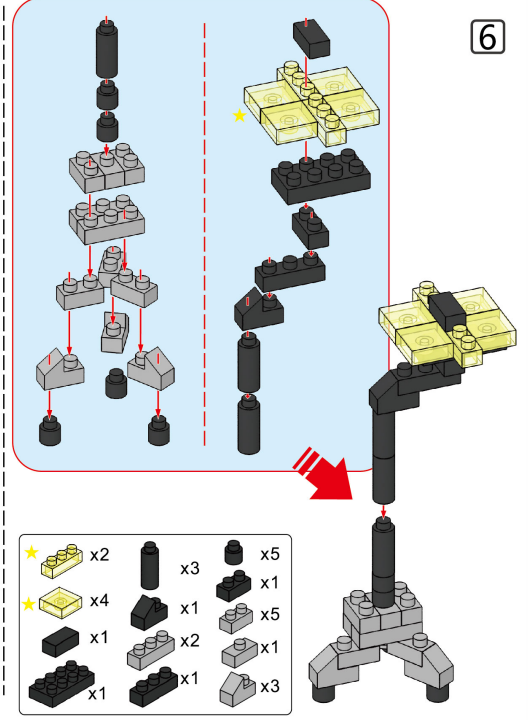

MINI BLOCK DRUMS

Keycode: 43095551
ADULT ASSIST IS RECOMMENDED.

WARNING:
CHOKING HAZARD - SMALL PARTS
NOT FOR CHILDREN UNDER 3 YEARS.

6+
YEARS

5

6

7