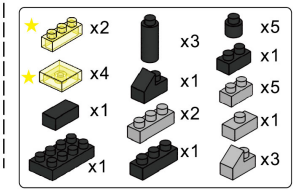

MINI BLOCK DRUMS

Keycode: 43095551
ADULT ASSIST IS RECOMMENDED.

WARNING:
CHOKING HAZARD - SMALL PARTS
NOT FOR CHILDREN UNDER 3 YEARS.

6+
YEARS

5

6

7