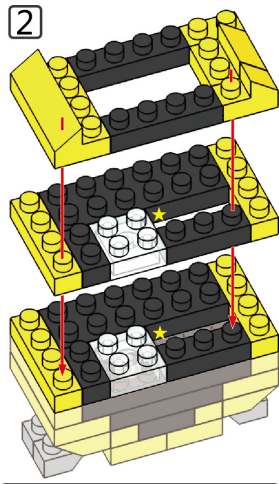

MINI BLOCK DRUMS

Keycode: 43095551
ADULT ASSIST IS RECOMMENDED.

WARNING:
CHOKING HAZARD - SMALL PARTS
NOT FOR CHILDREN UNDER 3 YEARS.

6+
YEARS

5

6

7