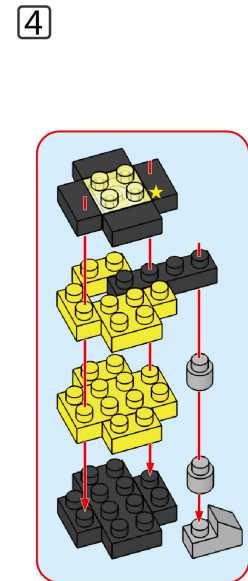

MINI BLOCK DRUMS

Keycode: 43095551
ADULT ASSIST IS RECOMMENDED.

WARNING:
CHOKING HAZARD - SMALL PARTS
NOT FOR CHILDREN UNDER 3 YEARS.

6+
YEARS

5

6

7