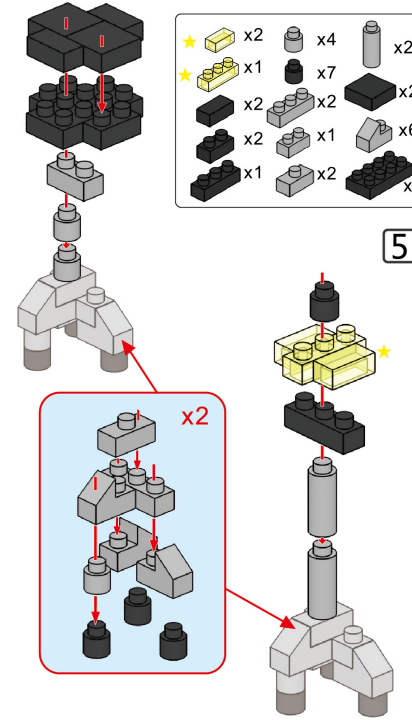

MINI BLOCK DRUMS

Keycode: 43095551
ADULT ASSIST IS RECOMMENDED.

WARNING:
CHOKING HAZARD - SMALL PARTS
NOT FOR CHILDREN UNDER 3 YEARS.

6+
YEARS

5

6

7