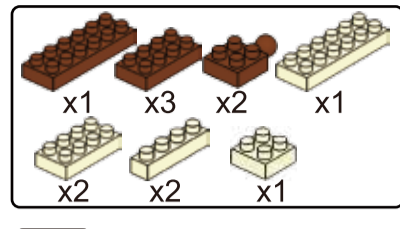

# MINI BLOCK T-REX

Keycode: 43095599  
ADULT ASSIST IS RECOMMENDED.

**WARNING:**  
CHOKING HAZARD - SMALL PARTS.  
NOT FOR CHILDREN UNDER 3 YEARS.

**6+**  
YEARS

1

2

3

4