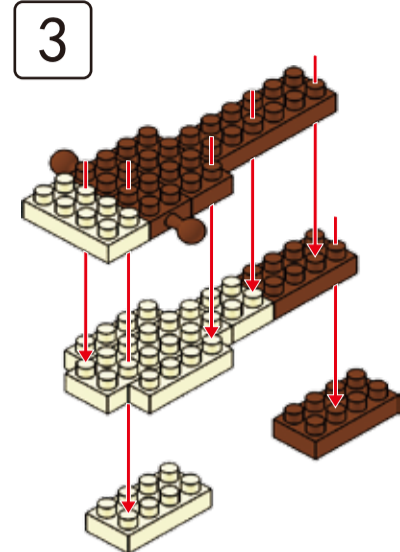

# MINI BLOCK T-REX

Keycode: 43095599  
ADULT ASSIST IS RECOMMENDED.

**WARNING:**  
CHOKING HAZARD - SMALL PARTS.  
NOT FOR CHILDREN UNDER 3 YEARS.

**6+**  
YEARS

1

2

3

4

5

6

7

8

9

10

11

12