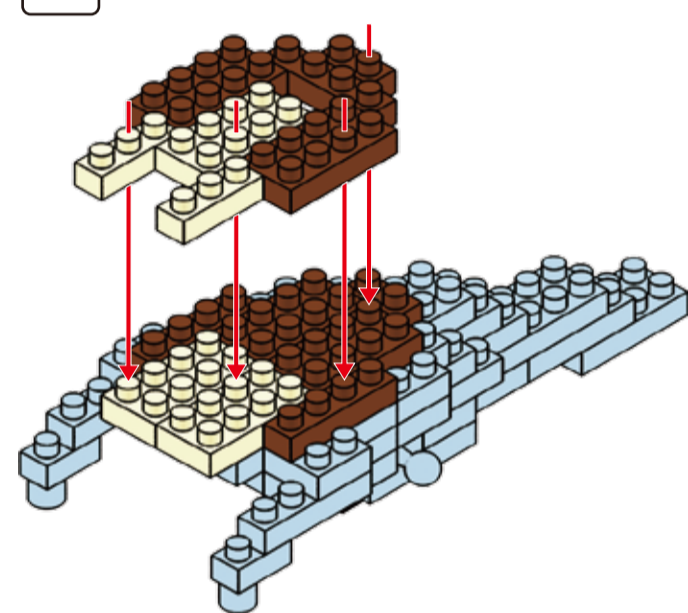

# MINI BLOCK T-REX

Keycode: 43095599  
ADULT ASSIST IS RECOMMENDED.

**WARNING:**  
CHOKING HAZARD - SMALL PARTS.  
NOT FOR CHILDREN UNDER 3 YEARS.

**6+**  
YEARS

1

2

3

4

5

6

7

8

9

10

11

12