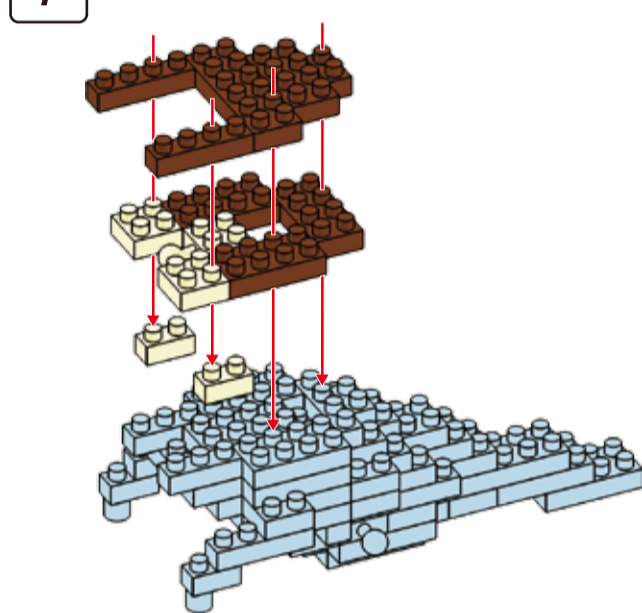

# MINI BLOCK T-REX

Keycode: 43095599  
ADULT ASSIST IS RECOMMENDED.

**WARNING:**  
CHOKING HAZARD - SMALL PARTS.  
NOT FOR CHILDREN UNDER 3 YEARS.

**6+**  
YEARS

1

2

3

4

5

6

7

8

9

10

11

12

13

14

15

16

17

18

19

20