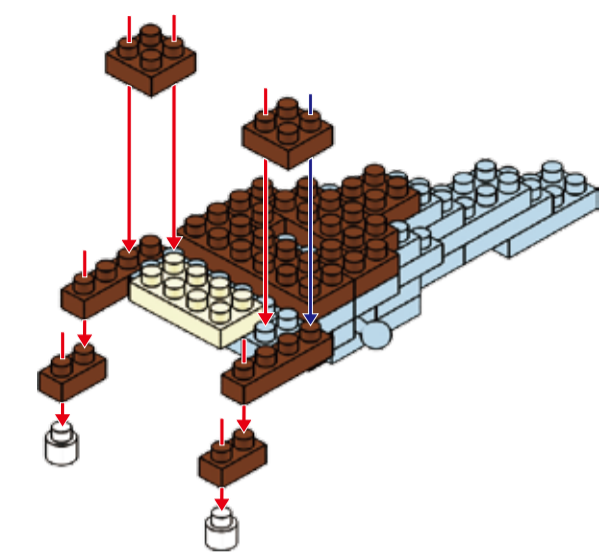

MINI BLOCK T-REX

Keycode: 43095599
ADULT ASSIST IS RECOMMENDED.

WARNING:
CHOKING HAZARD - SMALL PARTS.
NOT FOR CHILDREN UNDER 3 YEARS.

6+
YEARS

1

2

3

4

5

6

7

8

9

10

11

12

13

14

15