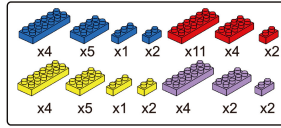

MINI BLOCK CAROUSEL

Keycode: 43095605
ADULT ASSIST IS RECOMMENDED.

6+
YEARS

1

2

3

4

5

6

7

8

9

10

11

12

13

14

15