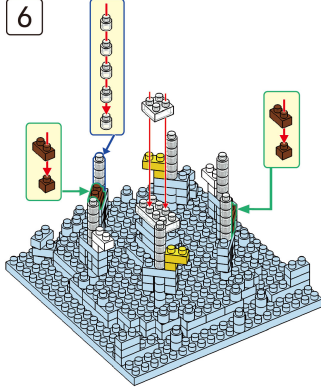

MINI BLOCK CAROUSEL

Keycode: 43095605
ADULT ASSIST IS RECOMMENDED.

6+
YEARS

1

2

3

4

5

6

7

8

9

10

11

12

13

14

15