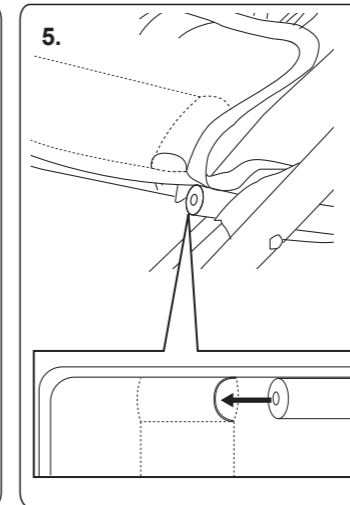

Assembly Instructions

To open