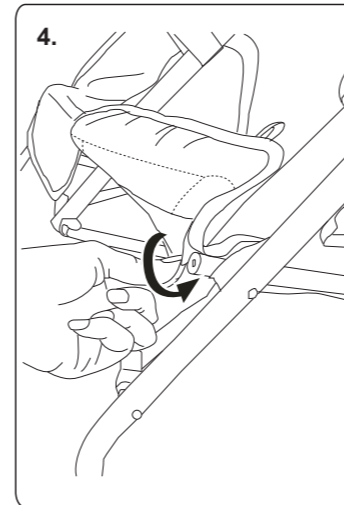

Assembly Instructions

To open