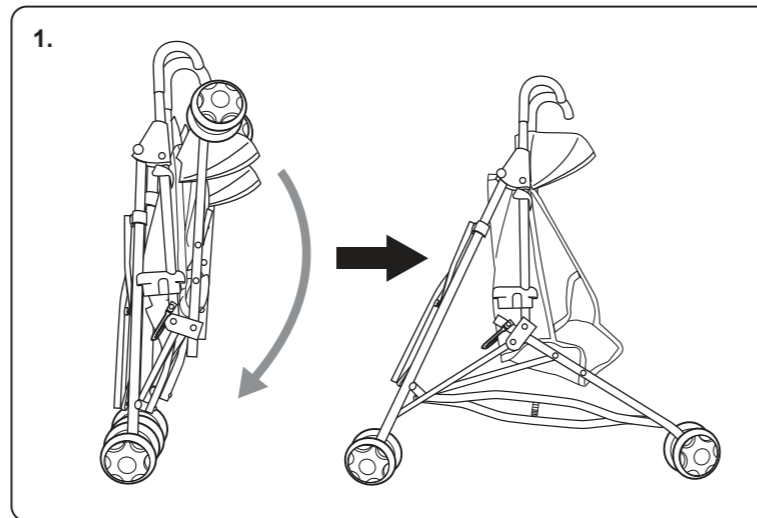

Assembly Instructions

To open