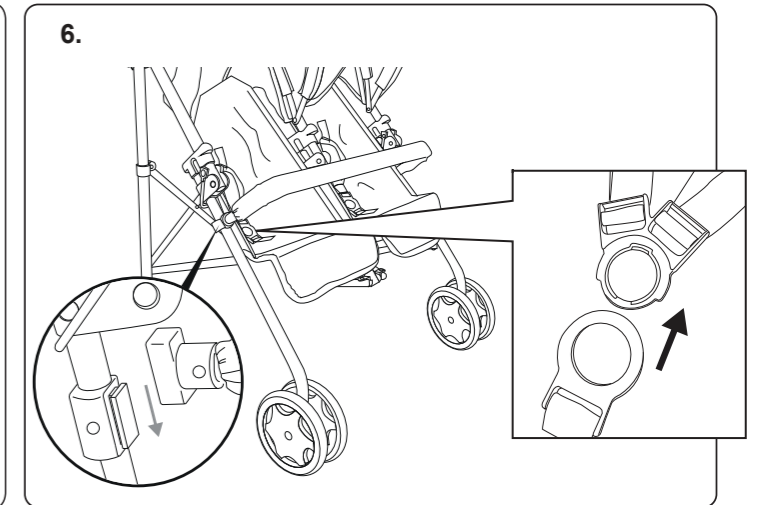

Assembly Instructions

To open