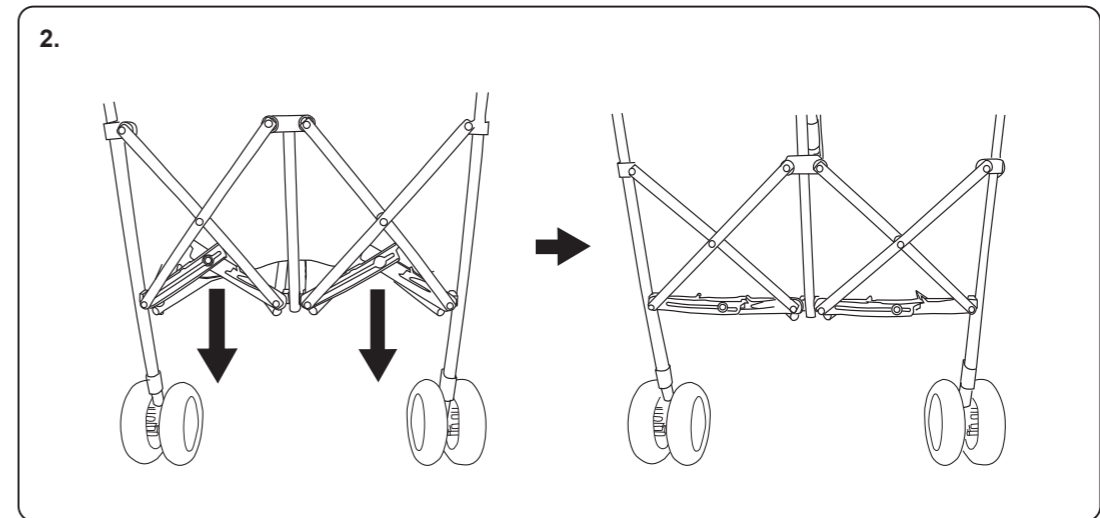

Assembly Instructions

To open