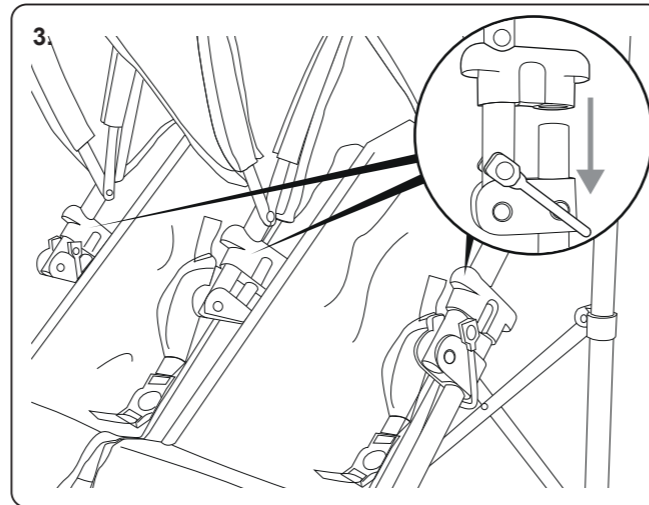

Assembly Instructions

To open