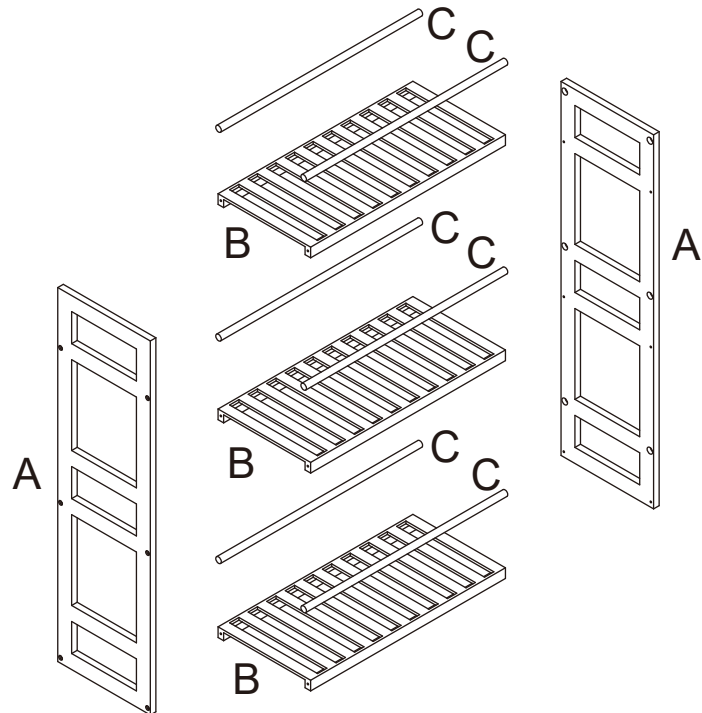

Assembly Instructions

43099276 SLATTED BAMBOO SLIM LINE TROLLEY

CARE INSTRUCTION: WIPE CLEAN WITH A SOFT DRY OR DAMP CLOTH. KEEP AWAY FROM WATER AND DIRECT SUNLIGHT. FOR INDOOR AND DOMESTIC USE. CHECK AND TIGHTEN ALL PARTS REGULARLY.

WARNING: DO NOT STAND OR SIT ON THE UNIT. DO NOT LEAN ON THE PRODUCT. DO NOT USE UNTIL ALL SCREWS, BOLTS AND KNOBS ARE FIRMLY SECURED. THIS PRODUCT CONTAINS SMALL PARTS AND SHARP POINTS, KEEP AWAY FROM CHILDREN AND BABIES.

					
A	2 PCS	B	3 PCS	C	6 PCS

DO NOT TIGHTEN THE SCREWS UNTIL THE PRODUCT IS FULLY ASSEMBLED.

STEP 1

STEP 2

STEP 3

STEP 4