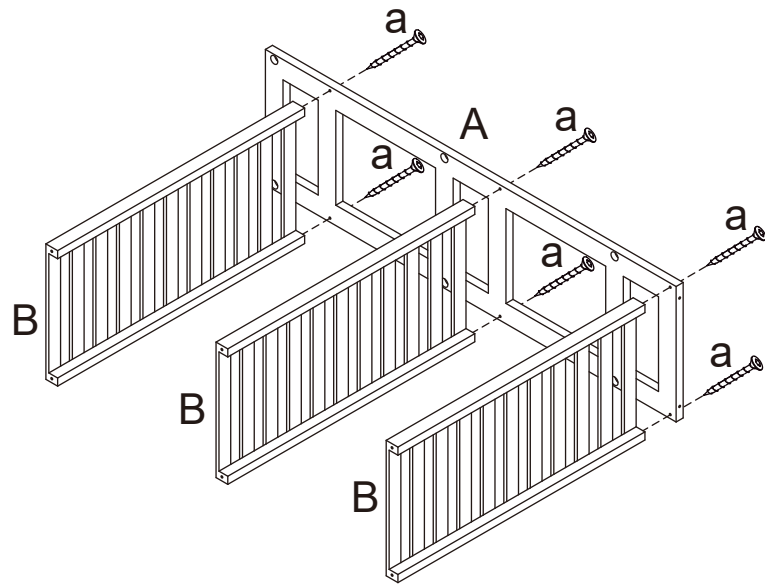

ADULT ASSEMBLY REQUIRED. FAILURE TO FOLLOW THESE WARNINGS COULD RESULT IN SERIOUS INJURY. MAXIMUM TOTAL LOADING WEIGHT: 3KGS PER LAYER, 9KGS IN TOTAL.

Hardware list

	a	5X40mm	12PCS		d		2PCS
	b		1PC		e		2PCS
	c		1PC				

					
A	2 PCS	B	3 PCS	C	6 PCS

DO NOT TIGHTEN THE SCREWS UNTIL THE PRODUCT IS FULLY ASSEMBLED.

STEP 1

STEP 2

STEP 3

STEP 4