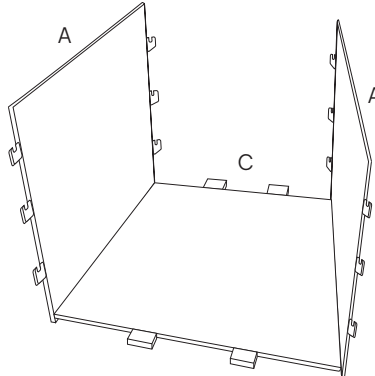

Assembly Instructions

43100569 WOOD LOOK STORAGE CRATE

CARE INSTRUCTIONS:

WIPE CLEAN WITH A DAMP CLOTH, DO NOT USE ABRASIVE MATERIALS OR SOLVENTS, SURFACE CLEAN ONLY.

MAXIMUM SAFE LOAD: 5KG

A X 2

B X 2

C X 1

D X 4

STEP 1

STEP 2

STEP 3

STEP 4

STEP 5

STEP 6