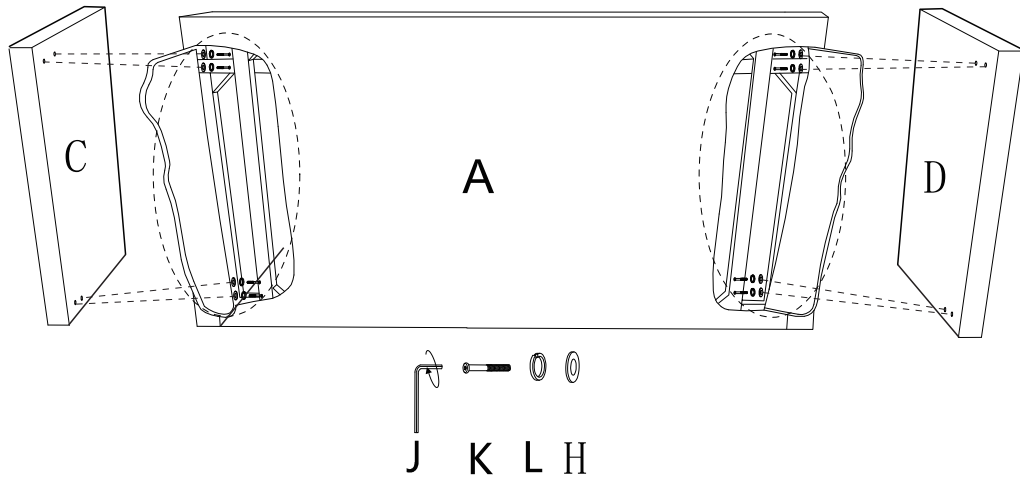

STEP 1

STEP 2

STEP 3

STEP 4