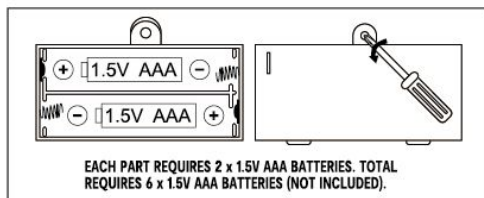

BATTERY INSTALLATION

**PLEASE KEEP THE PACKAGING FOR FUTURE REFERENCE.
PRODUCT MAY VARY SLIGHTLY FROM IMAGE SHOWN.
READ THE INSTRUCTIONS BEFORE OPERATING THE PRODUCT.**

WARNING: BATTERIES ARE TO BE INSERTED WITH THE CORRECT POLARITY (+ AND -). DO NOT MIX DIFFERENT TYPES OF BATTERIES OR NEW AND USED BATTERIES. NON-RECHARGEABLE BATTERIES ARE NOT TO BE RECHARGED. RECHARGEABLE BATTERIES ARE ONLY TO BE CHARGED BY AN ADULT. RECHARGEABLE BATTERIES ARE TO BE REMOVED FROM THE TOY BEFORE BEING CHARGED. THE SUPPLY TERMINALS ARE NOT TO BE SHORT-CIRCUITED. REMOVE BATTERIES FROM THE TOY WHEN NOT IN USE FOR AN EXTENDED TIME OR WHEN BATTERIES BECOME EXHAUSTED. BATTERY INSTALLATION BY AN ADULT IS REQUIRED. DISPOSE OF BATTERIES RESPONSIBLY. DO NOT DISPOSE OF IN FIRE.

KEYCODE: 43105793

WARNING: CHOKING HAZARD
SMALL PARTS. NOT FOR CHILDREN UNDER 3 YRS.

WARNING: THIS TOY PRODUCES FLASHES THAT MAY TRIGGER EPILEPSY IN SENSITISED INDIVIDUALS.

WARNING: FOR SAFETY REASONS, REMOVE ALL TAGS, LABELS, AND PLASTIC FASTENERS BEFORE GIVING THIS TOY TO YOUR CHILD.