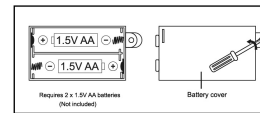

Remote control

POWERING ON YOUR ROBOT

MOVING YOUR ROBOT