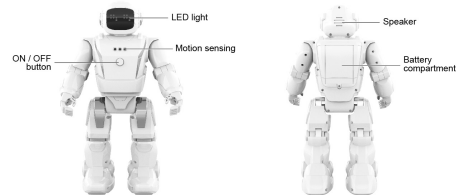

IMPORTANT SAFETY PRECAUTIONS

ROBOT