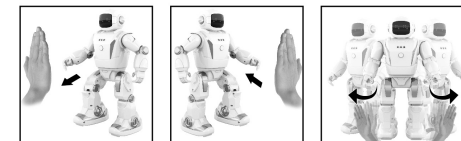

PROGRAMMING YOUR ROBOT

MOTION SENSING

Forward Backward Turn left / right

KEYCODE: 43105939

-3-