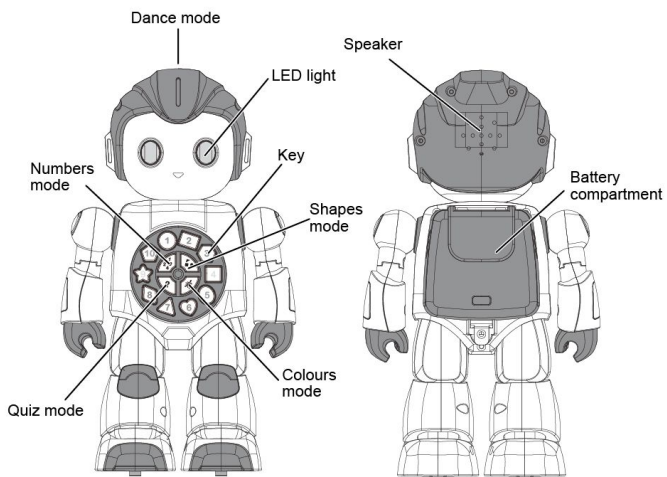

ROBOT

-2-

INSERTING BATTERIES

Robot

1. Unscrew to open battery cover, insert 3 X 1.5V AA batteries.
2. Replace battery cover.

Attention: remove batteries after you have finished using your product.

HOW TO PLAY

NUMBERS MODE

Press the numbers mode button to enter the numbers mode, then press on a key and the robot repeats the corresponding number.

SHAPES MODE

Press the shapes mode button to enter the shapes mode, then press on a key and the robot repeats the corresponding shape.

COLOURS MODE

Press the colours mode button to enter the colours mode, then press on a key and the robot repeats the corresponding colours.

QUIZ MODE

Press the quiz mode button to enter the quiz mode, the robot will ask you questions, you need to find the corresponding numbers, shapes and colours to answer the questions.

DANCE MODE

Touch the top of the robot's head to enter the dance mode, then the robot will sing and dance. Touch the top of the robot's head again, the robot will stop singing and dancing.

SLEEP MODE

The robot goes into sleep mode automatically when not in use but wakes up as soon as you press any button.

KEYCODE: 43105960

WARNING: CHOKING HAZARD
SMALL PARTS. NOT FOR CHILDREN UNDER 3 YRS.

-3-