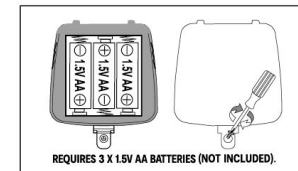

HOW TO PLAY

NUMBERS MODE

Press the numbers mode button to enter the numbers mode, then press on a key and the robot repeats the corresponding number.

SHAPES MODE

Press the shapes mode button to enter the shapes mode, then press on a key and the robot repeats the corresponding shape.

COLOURS MODE

Press the colours mode button to enter the colours mode, then press on a key and the robot repeats the corresponding colours.

QUIZ MODE

Press the quiz mode button to enter the quiz mode, the robot will ask you questions, you need to find the corresponding numbers, shapes and colours to answer the questions.

DANCE MODE

Touch the top of the robot's head to enter the dance mode, then the robot will sing and dance. Touch the top of the robot's head again, the robot will stop singing and dancing.

SLEEP MODE

The robot goes into sleep mode automatically when not in use but wakes up as soon as you press any button.

KEYCODE: 43105960

WARNING: CHOKING HAZARD
SMALL PARTS. NOT FOR CHILDREN UNDER 3 YRS.

-3-