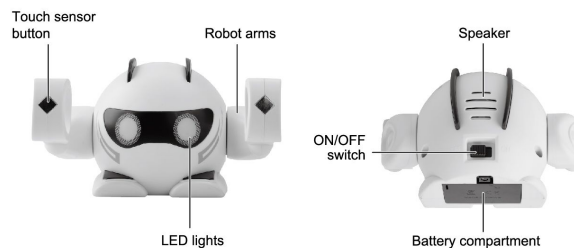

ROBOT

INSERTING BATTERIES

Robot

1. Unscrew to open battery cover, insert 3 X 1.5V AAA batteries.
2. Replace battery cover.

Attention: remove batteries after you have finished using your product.