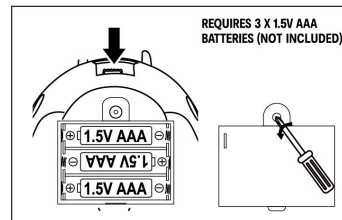

AGES 3+ YEARS

ROLLING ROBOT

MANUAL

PACKAGE CONTENTS

- Rolling Robot
- User's Manual

IMPORTANT SAFETY PRECAUTIONS

READ ALL INSTRUCTIONS BEFORE USING YOUR ROBOT.

1. Do not use your robot near water. Clean using a soft cloth or paper towel.
2. Do not place your robot on any wet surfaces.
3. Do not allow children under the age of three to play with robot.
4. Do not expose your robot to excessive heat, flames or fire.
5. Always press all buttons or switches carefully.
6. Do not use in extremely dry environments, as this can lead to static discharge during usage.
7. Do not expose your robot to temperatures above 40°C. Keep out of direct sunlight.
8. Do not drop, puncture or expose your robot to excessive trauma.
9. Your robot is not intended for commercial use.

ROBOT

INSERTING BATTERIES

Robot

1. Unscrew to open battery cover, insert 3 X 1.5V AAA batteries.
2. Replace battery cover.

Attention: remove batteries after you have finished using your product.

POWERING ON YOUR ROBOT

Once you have inserted batteries into your robot, you can go ahead and power on your robot. To do so, slide the ON/OFF switch located on the rear of the robot to the ON position. (The LED light of the eyes will be on, and the arms will roll with music). When you have finished playing with your robot, slide the ON/OFF switch to the OFF position.

NOTE: Once the batteries are completely depleted, replace the batteries as soon as possible to continue use.

TOUCH SENSOR

Touch the sensor button (metal piece) with both hands at the same time, and the robot will stop rolling and playing music.

Touch the sensor button (metal piece) back and forth with both hands to play a tune and make the robot roll back and forth.

VOICE WAKE-UP ACTIVATION FUNCTION