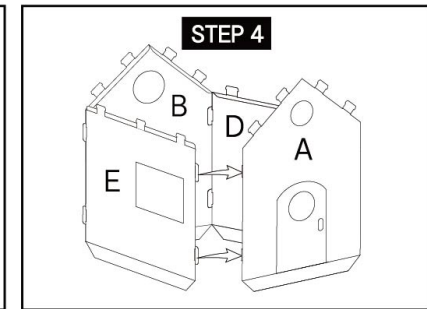

Build & Decorate Your Own Cubby House

3+ years

> size: 1.3m(H) x 0.9m(W) x 1.1m(D)

> includes:
 1 x cardboard cubby house
 1 x set of instructions

DIRECTIONS:

NOTE: The printed side faces outward when assembled.

NOTE: The printed side faces outward when assembled.