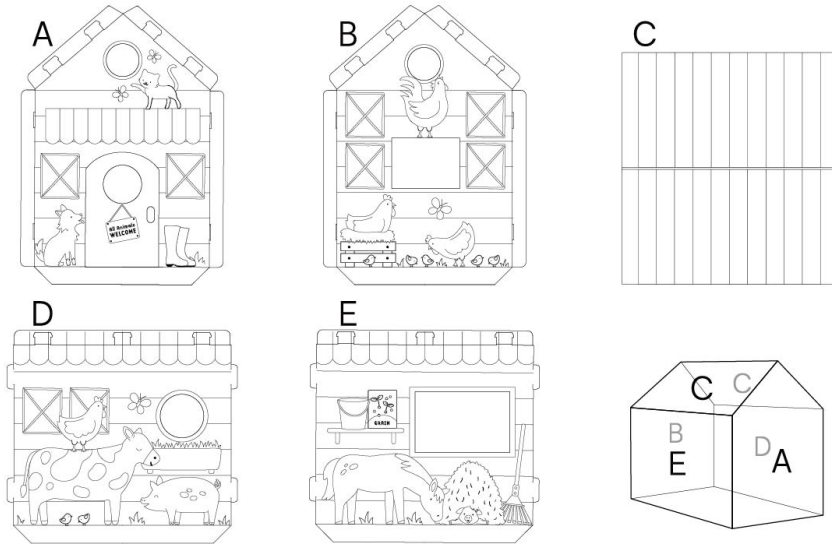

Build & Decorate Your Own Cubby House

3+ years

> size: 1.3m(H) x 0.9m(W) x 1.1m(D)

> includes:
 1 x cardboard cubby house
 1 x set of instructions

DIRECTIONS:

NOTE: The printed side faces outward when assembled.

NOTE: The printed side faces outward when assembled.