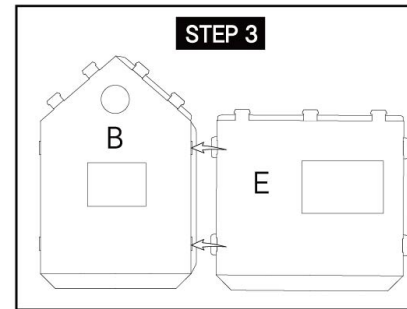

Build & Decorate Your Own Cubby House

3+ years

> size: 1.3m(H) x 0.9m(W) x 1.1m(D)

> includes:
 1 x cardboard cubby house
 1 x set of instructions

DIRECTIONS:

NOTE: The printed side faces outward when assembled.

NOTE: The printed side faces outward when assembled.