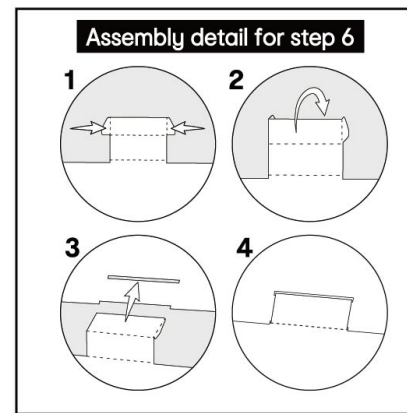

Build & Decorate Your Own Cubby House

3+ years

> size: 1.3m(H) x 0.9m(W) x 1.1m(D)

> includes:
 1 x cardboard cubby house
 1 x set of instructions

DIRECTIONS:

NOTE: The printed side faces outward when assembled.

NOTE: The printed side faces outward when assembled.