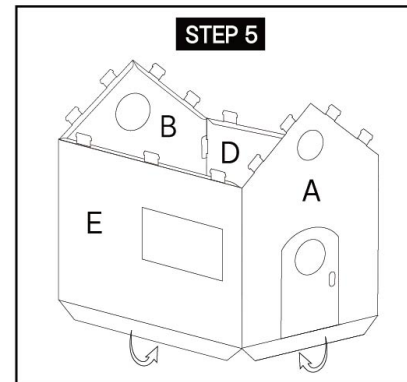

Build & Decorate Your Own Cubby House

3+ years

> size: 1.3m(H) x 0.9m(W) x 1.1m(D)

> includes:
 1 x cardboard cubby house
 1 x set of instructions

DIRECTIONS:

NOTE: The printed side faces outward when assembled.

NOTE: The printed side faces outward when assembled.