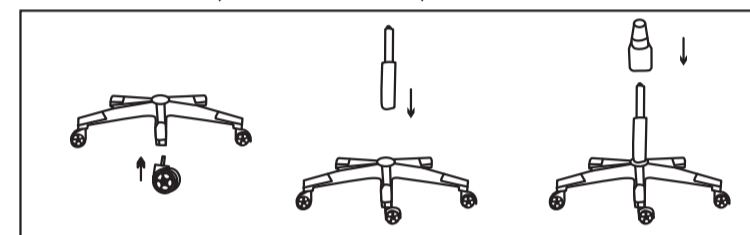

Bottom Instruction (Assemble as shown)