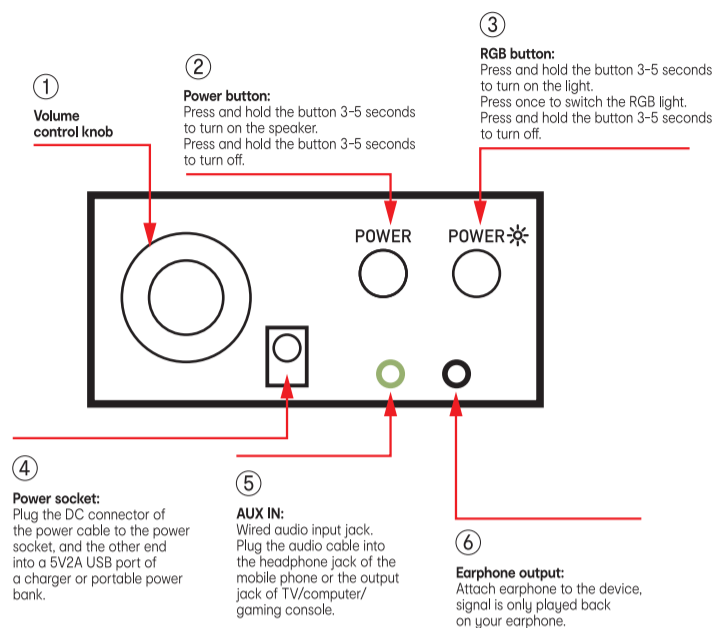

INSTRUCTION MANUAL

43108305

RGB GAMING CHAIR with Speaker_IM_V1

Artwork Proof Date: 13.09.2021

PAPER:

128 grams
Double coated paper

PRINT COLOURS:

BLACK

C:0 M:0
Y:0 K:100

PRINT FINISH:

Double sided
Folded in the centre

INSTRUCTIONS