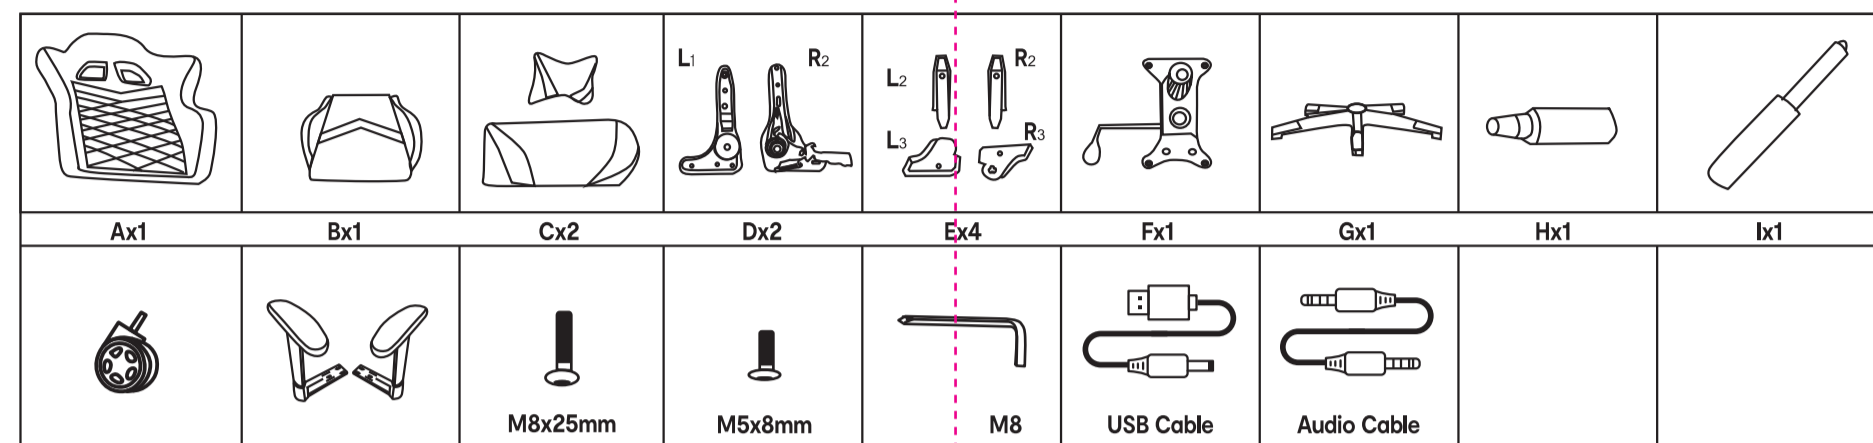

COMPONENTS