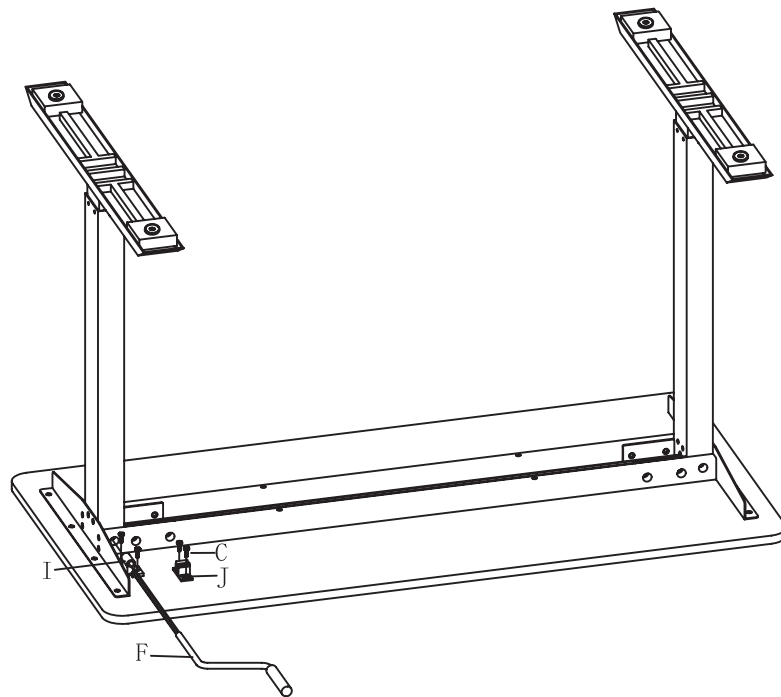

STEP 5

STEP 6

STEP 7

STEP 8