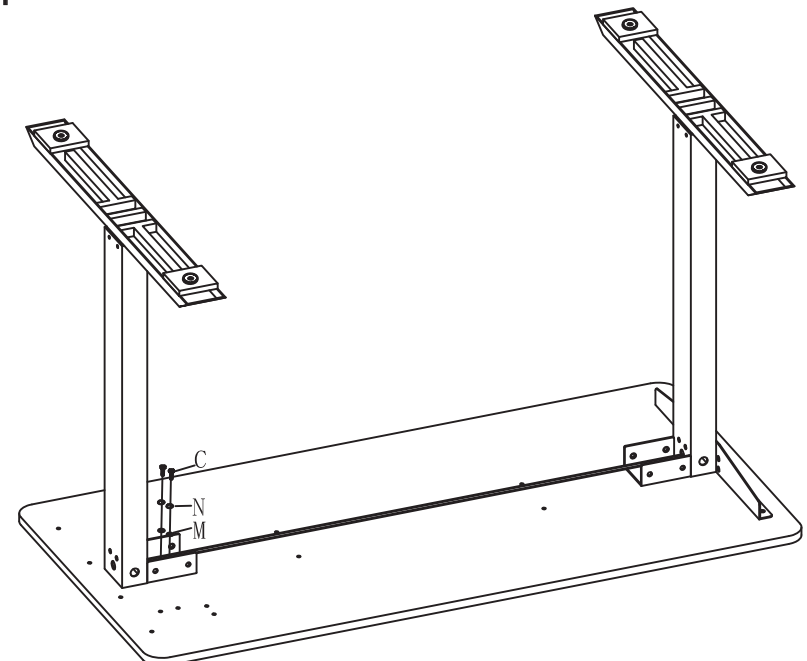

MAXIMUM SAFE LOAD: 30KG FOR TOP.

① Hardware List

	A	M8X20mm	8PCS		J		1PC
	B	M8X12mm	8PCS		K	Ø18XØ8.5mm	8PCS
	C	M6X15mm	20PCS		L	Ø13XØ8.5mm	8PCS
	D	M6X20mm	8PCS		M	Ø16XØ6.5mm	28PCS
	E	M6X53mm	4PCS		N	Ø10XØ6.5mm	28PCS
	F		1PC		O		4PCS
	G		1PC		P	M4	1PC
	H	M5X10mm	1PC		Q	M5	1PC
	I		1PC				

②

③

		
① 1PC	② 1PC	③ 1PC
		
④ 2PCS	⑤ 2PCS	⑥ 2PCS
		
⑦ 1PC		

STEP 1

STEP 2

STEP 3

STEP 4

STEP 5