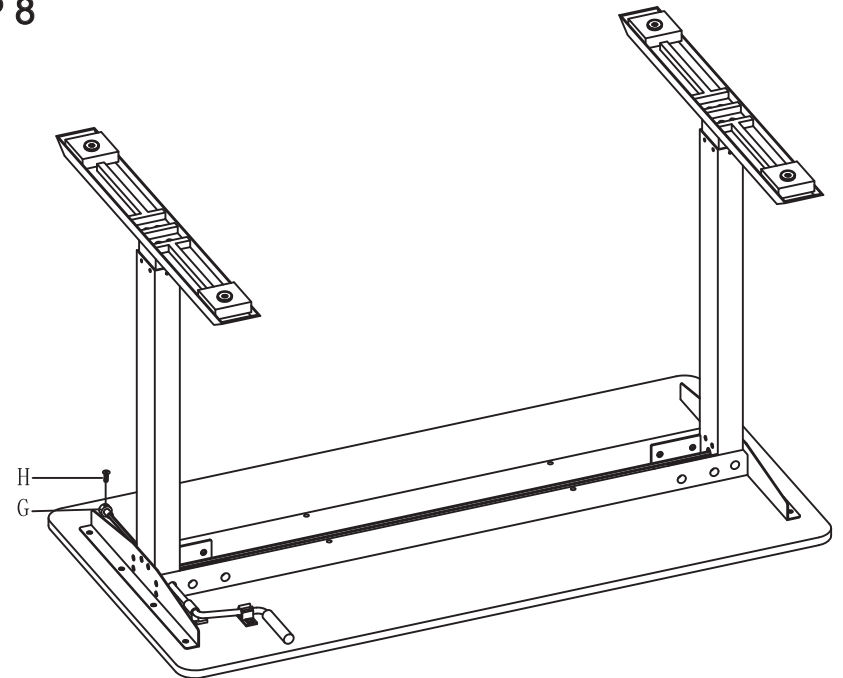

STEP 5

STEP 6

STEP 7

STEP 8