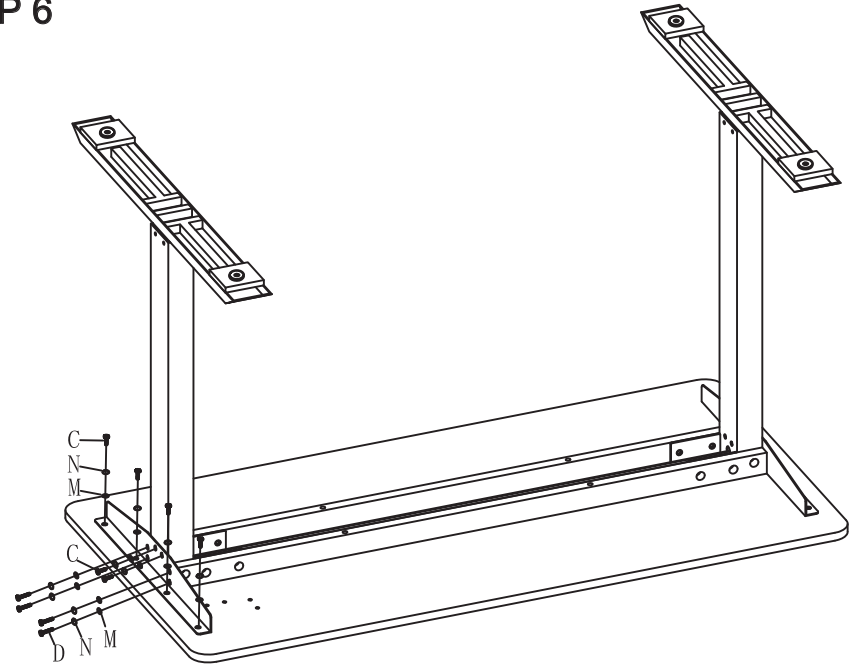

STEP 5

STEP 6

STEP 7

STEP 8