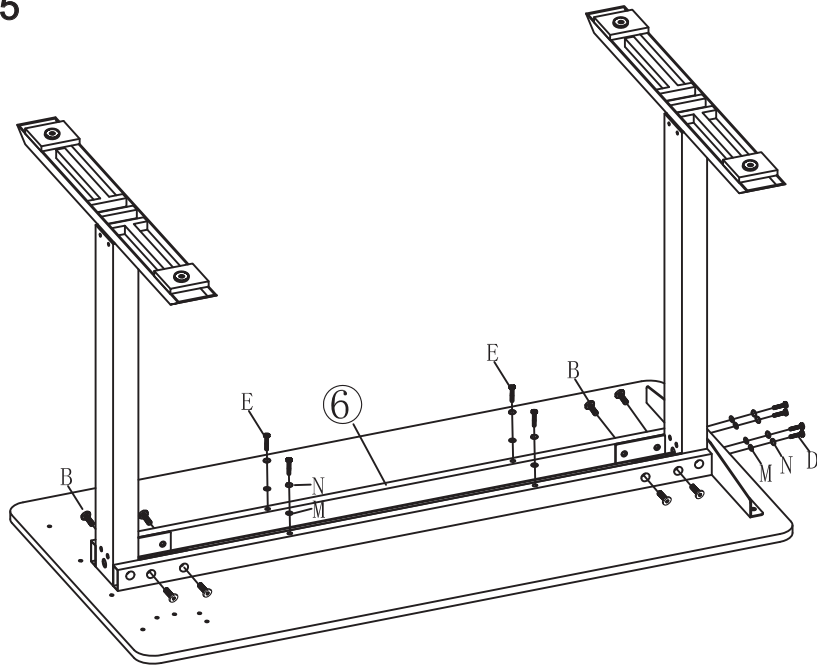

MAXIMUM SAFE LOAD: 30KG FOR TOP.

① Hardware List

	A	M8X20mm	8PCS		J		1PC
	B	M8X12mm	8PCS		K	Ø18XØ8.5mm	8PCS
	C	M6X15mm	20PCS		L	Ø13XØ8.5mm	8PCS
	D	M6X20mm	8PCS		M	Ø16XØ6.5mm	28PCS
	E	M6X53mm	4PCS		N	Ø10XØ6.5mm	28PCS
	F		1PC		O		4PCS
	G		1PC		P	M4	1PC
	H	M5X10mm	1PC		Q	M5	1PC
	I		1PC				

②

③

		
① 1PC	② 1PC	③ 1PC
		
④ 2PCS	⑤ 2PCS	⑥ 2PCS
		
⑦ 1PC		

STEP 1

STEP 2

STEP 3

STEP 4

STEP 5