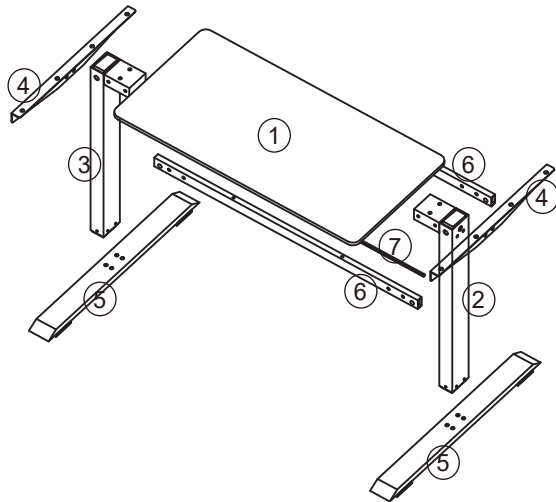

Assembly Instructions

43108893 ADJUSTABLE STANDING DESK

CARE INSTRUCTIONS: WIPE CLEAN WITH A DAMP OR DRY CLOTH. DO NOT USE ABRASIVE MATERIALS AND SOLVENTS. KEEP AWAY FROM WATER AND DIRECT SUNLIGHT. STORE IN A DRY PLACE. FOR INDOOR AND DOMESTIC USE ONLY.

WARNING: DO NOT SIT OR STAND ON THIS TABLE. DO NOT DRAG OR KNOCK THE TABLE. DO NOT USE THIS TABLE UNLESS ALL BOLTS AND SCREWS ARE FIRMLY SECURED. THIS PACKAGE CONTAINS SMALL PARTS AND SHARP POINTS. KEEP AWAY FROM CHILDREN AND BABIES. ADULT ASSEMBLY REQUIRED. USE ONLY ON A FLAT SURFACE. FAILURE TO FOLLOW THESE WARNINGS COULD IN SERIOUS INJURY. A MILD ODOUR MAY BE PRESENT WHEN FIRST OPENING THIS CARTON. SIMPLY ALLOW TO AIR OUTSIDE AND THIS WILL FADE.

MAXIMUM SAFE LOAD: 30KG FOR TOP.

① Hardware List

	A	M8X20mm	8PCS		J		1PC
	B	M8X12mm	8PCS		K	Ø18XØ8.5mm	8PCS
	C	M6X15mm	20PCS		L	Ø13XØ8.5mm	8PCS
	D	M6X20mm	8PCS		M	Ø16XØ6.5mm	28PCS
	E	M6X53mm	4PCS		N	Ø10XØ6.5mm	28PCS
	F		1PC		O		4PCS
	G		1PC		P	M4	1PC
	H	M5X10mm	1PC		Q	M5	1PC
	I		1PC				

②

③

		
① 1PC	② 1PC	③ 1PC
		
④ 2PCS	⑤ 2PCS	⑥ 2PCS
		
⑦ 1PC		

STEP 1

STEP 2

STEP 3

STEP 4

STEP 5