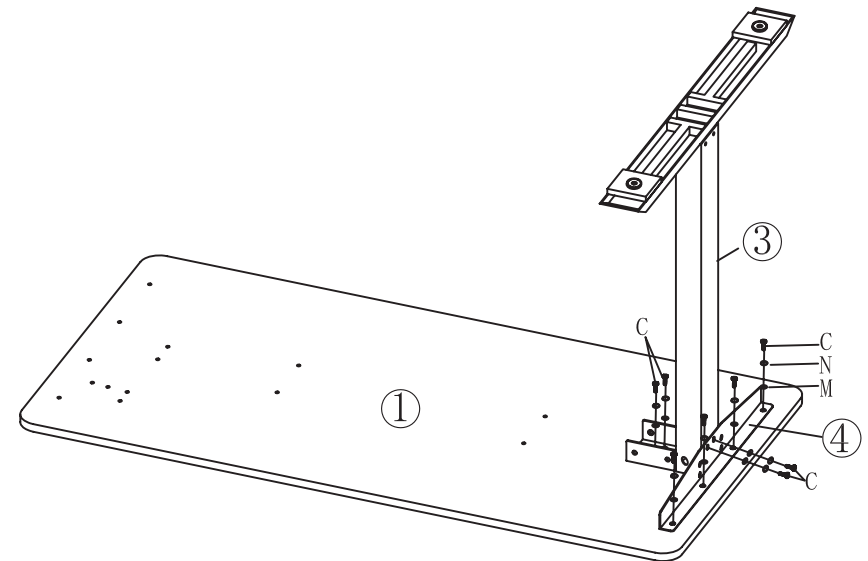

MAXIMUM SAFE LOAD: 30KG FOR TOP.

① Hardware List

	A	M8X20mm	8PCS		J		1PC
	B	M8X12mm	8PCS		K	Ø18XØ8.5mm	8PCS
	C	M6X15mm	20PCS		L	Ø13XØ8.5mm	8PCS
	D	M6X20mm	8PCS		M	Ø16XØ6.5mm	28PCS
	E	M6X53mm	4PCS		N	Ø10XØ6.5mm	28PCS
	F		1PC		O		4PCS
	G		1PC		P	M4	1PC
	H	M5X10mm	1PC		Q	M5	1PC
	I		1PC				

②

③

		
① 1PC	② 1PC	③ 1PC
		
④ 2PCS	⑤ 2PCS	⑥ 2PCS
		
⑦ 1PC		

STEP 1

STEP 2

STEP 3

STEP 4

STEP 5