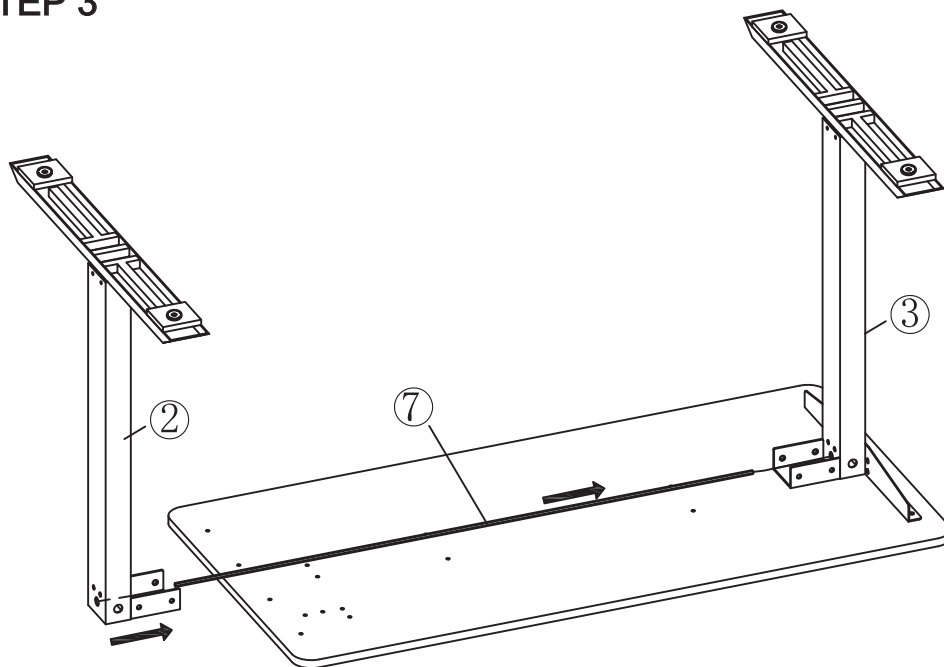

MAXIMUM SAFE LOAD: 30KG FOR TOP.

① Hardware List

	A	M8X20mm	8PCS		J		1PC
	B	M8X12mm	8PCS		K	Ø18XØ8.5mm	8PCS
	C	M6X15mm	20PCS		L	Ø13XØ8.5mm	8PCS
	D	M6X20mm	8PCS		M	Ø16XØ6.5mm	28PCS
	E	M6X53mm	4PCS		N	Ø10XØ6.5mm	28PCS
	F		1PC		O		4PCS
	G		1PC		P	M4	1PC
	H	M5X10mm	1PC		Q	M5	1PC
	I		1PC				

②

③

		
① 1PC	② 1PC	③ 1PC
		
④ 2PCS	⑤ 2PCS	⑥ 2PCS
		
⑦ 1PC		

STEP 1

STEP 2

STEP 3

STEP 4

STEP 5