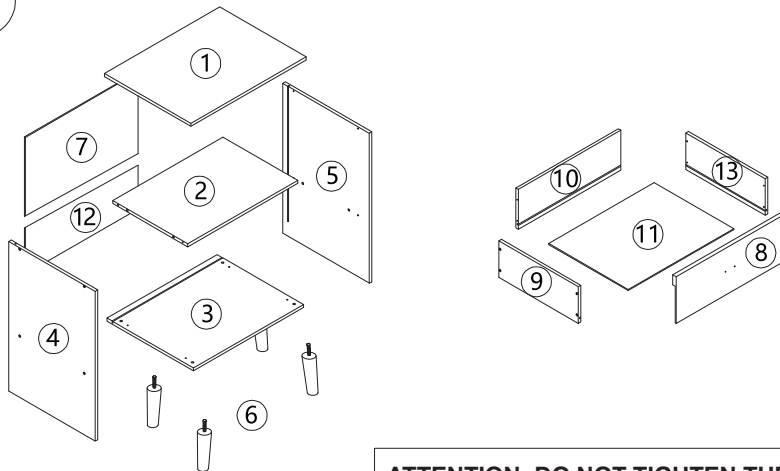

Assembly Instructions

43109630 Kids Bedside Table Pink

WARNING: DO NOT STAND, SIT OR LEAN ON THE UNIT. DO NOT USE THIS UNIT AS A STEP LADDER. ENSURE THIS UNIT IS USED ONLY ON A FLAT SURFACE. DO NOT USE THIS UNIT UNLESS ALL BOLTS AND SCREWS ARE FIRMLY SECURED. DO NOT PLACE HOT OBJECTS SUCH AS COFFEE CUPS DIRECTLY ON THE SURFACE OF THIS FURNITURE ITEM. THIS ITEM IS FOR STORAGE PURPOSES ONLY. FAILURE TO FOLLOW THESE WARNINGS COULD RESULT IN SERIOUS INJURY. CONTAINS SMALL PARTS. IT IS TO BE ASSEMBLED BY AN ADULT.

CARE INSTRUCTIONS: WIPE CLEAN WITH A SOFT DAMP CLOTH. NEVER USE SCOURERS, ABRASIVES OR CHEMICAL SOLVENTS. KEEP AWAY FROM MOISTURE AND DIRECT SUNLIGHT. STORE IN A DRY PLACE. FOR INDOOR USE ONLY.

MAXIMUM SAFE LOAD: 5KG FOR TOP PANEL, 3KG FOR DRAWER.

1 Hardware List

	a	M3.5x30mm	12pcs		b	4pcs
	c	M5x25mm	8pcs		d	1pc
	e	M4x20mm	2pcs		f	1pc
	g	M3x10mm	1pc		h	4pcs
	i	M4x8mm	20pcs		j	1pc
	k	M3x24mm	8pcs		l	4pcs

2

	1 PC		1 PC		1 PC
	1 PC		1 PC		4 PCS
	1 PC		1 PC		1 PC
	1 PC		1 PC		1 PC
	1 PC				

3

ATTENTION: DO NOT TIGHTEN THE SCREWS UNTIL THE PRODUCT IS FULLY ASSEMBLED.

STEP 1

kX8 eX2 dX1

STEP 2

fX1 gX1 iX20 hX4

STEP 3

aX4 cX4