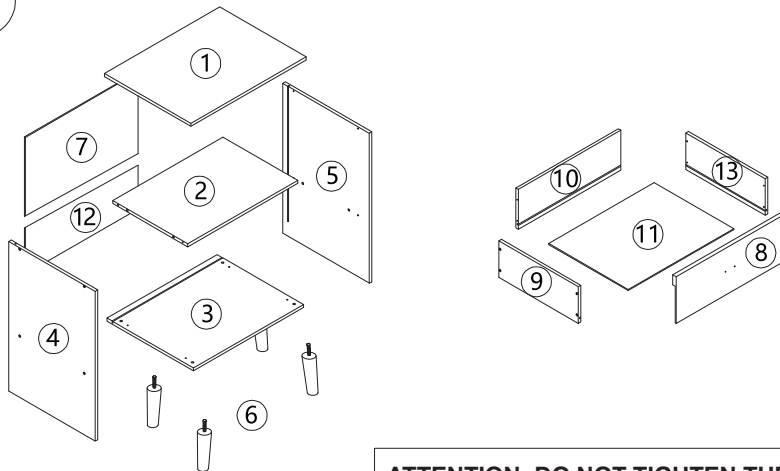

Assembly Instructions

43109647 Kids Bedside Table Blue

WARNING: DO NOT STAND, SIT OR LEAN ON THE UNIT. DO NOT USE THIS UNIT AS A STEP LADDER. ENSURE THIS UNIT IS USED ONLY ON A FLAT SURFACE. DO NOT USE THIS UNIT UNLESS ALL BOLTS AND SCREWS ARE FIRMLY SECURED. DO NOT PLACE HOT OBJECTS SUCH AS COFFEE CUPS DIRECTLY ON THE SURFACE OF THIS FURNITURE ITEM. THIS ITEM IS FOR STORAGE PURPOSES ONLY. FAILURE TO FOLLOW THESE WARNINGS COULD RESULT IN SERIOUS INJURY. CONTAINS SMALL PARTS. IT IS TO BE ASSEMBLED BY AN ADULT.

CARE INSTRUCTIONS: WIPE CLEAN WITH A SOFT DAMP CLOTH. NEVER USE SCOURERS, ABRASIVES OR CHEMICAL SOLVENTS. KEEP AWAY FROM MOISTURE AND DIRECT SUNLIGHT. STORE IN A DRY PLACE. FOR INDOOR USE ONLY.

MAXIMUM SAFE LOAD: 5KG FOR TOP PANEL, 3KG FOR DRAWER.

1 Hardware List

	a	M3.5x30mm	12pcs		b	4pcs
	c	M5x25mm	8pcs		d	1pc
	e	M4x20mm	2pcs		f	1pc
	g	M3x10mm	1pc		h	4pcs
	i	M4x8mm	20pcs		j	1pc
	k	M3x24mm	8pcs		l	4pcs

2

	1 PC		1 PC		1 PC
	1 PC		1 PC		4 PCS
	1 PC		1 PC		1 PC
	1 PC		1 PC		1 PC
	1 PC				

3

ATTENTION: DO NOT TIGHTEN THE SCREWS UNTIL THE PRODUCT IS FULLY ASSEMBLED.