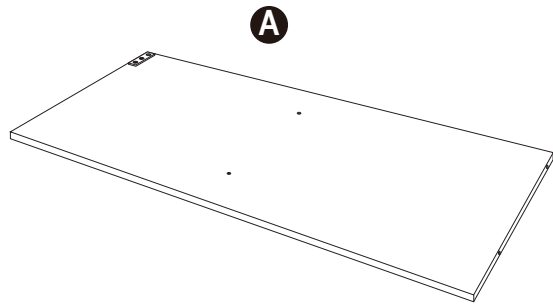

WOODEN DELUXE CAFÉ

Assembly Instructions

Keycode: 43112265

3+Years

PARTS LIST

A

B

C