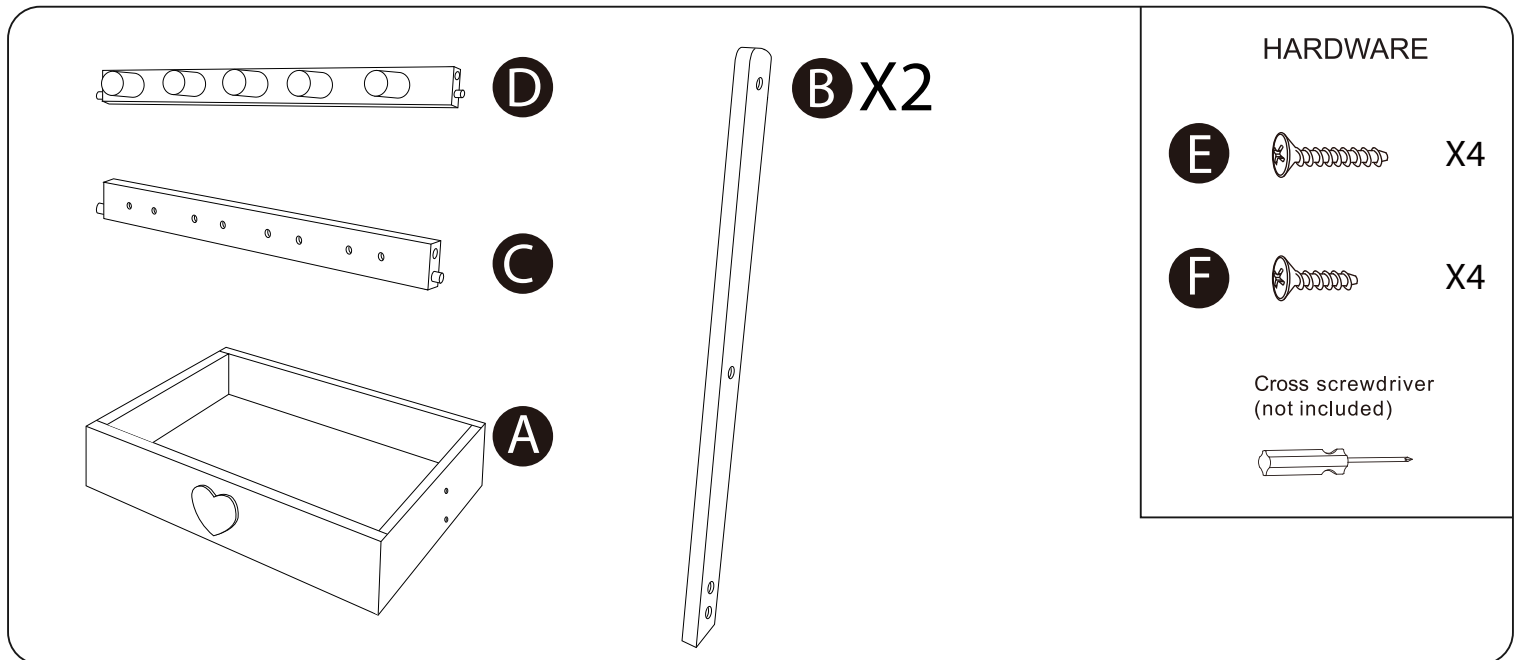

## Assembly Instructions

Keycode: 43112272

3+Years

**1**

**2**

**WARNING:** CHOKING HAZARD - SMALL PARTS, NOT SUITABLE FOR CHILDREN UNDER 3 YEARS.

**CAUTION:** ADULT ASSEMBLY IS REQUIRED. UNASSEMBLED PARTS CONTAIN SCREWS AND WITH FUNCTIONAL SHARP POINTS, PLEASE KEEP UNASSEMBLED PARTS AWAY FROM SMALL CHILDREN.

**CAUTION:** PLEASE CHECK CONDITION OF ITEM REGULARLY, AS SCREWS MAY LOOSEN WITH USE OVER TIME. TIGHTEN SCREW FITTINGS IF NECESSARY.

**WARNING:** THIS IS A TOY, INTENDED FOR ROLE PLAY ONLY.

Keycode: 43112272  
 MADE IN CHINA  
 © KMART AUSTRALIA LIMITED