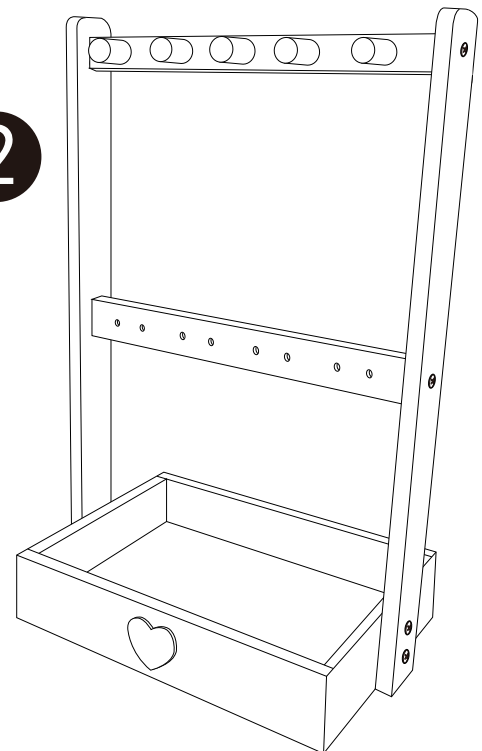

## Assembly Instructions

Keycode: 43112272

3+Years

**1**

**2**

**WARNING:** CHOKING HAZARD - SMALL PARTS, NOT SUITABLE FOR CHILDREN UNDER 3 YEARS.

**CAUTION:** ADULT ASSEMBLY IS REQUIRED. UNASSEMBLED PARTS CONTAIN SCREWS AND WITH FUNCTIONAL SHARP POINTS, PLEASE KEEP UNASSEMBLED PARTS AWAY FROM SMALL CHILDREN.

**CAUTION:** PLEASE CHECK CONDITION OF ITEM REGULARLY, AS SCREWS MAY LOOSEN WITH USE OVER TIME. TIGHTEN SCREW FITTINGS IF NECESSARY.

**WARNING:** THIS IS A TOY, INTENDED FOR ROLE PLAY ONLY.

Keycode: 43112272  
 MADE IN CHINA  
 © KMART AUSTRALIA LIMITED