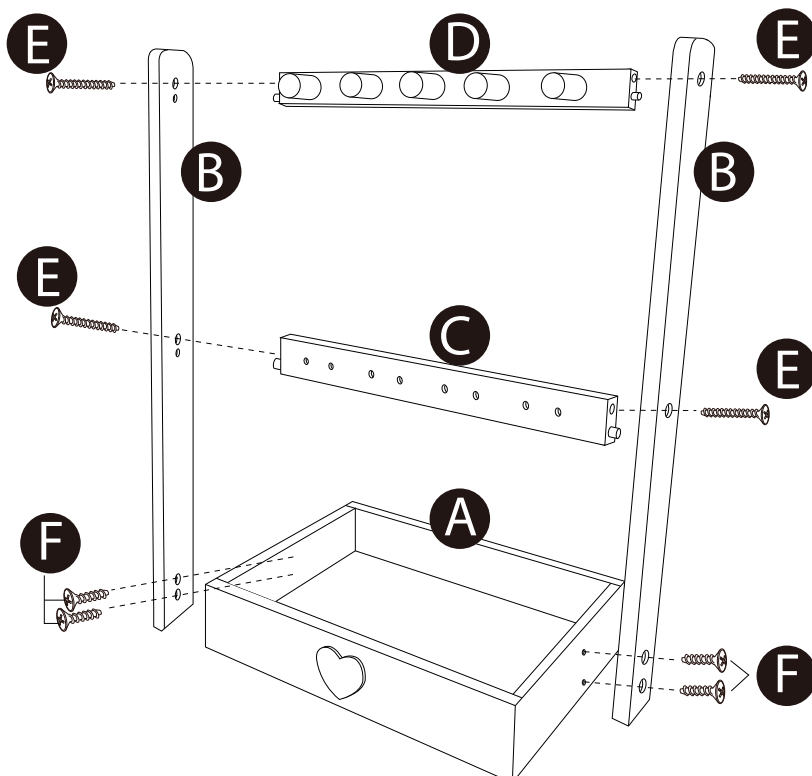

## Assembly Instructions

Keycode: 43112272

3+Years

**1**

**2**

**WARNING:** CHOKING HAZARD - SMALL PARTS, NOT SUITABLE FOR CHILDREN UNDER 3 YEARS.

**CAUTION:** ADULT ASSEMBLY IS REQUIRED. UNASSEMBLED PARTS CONTAIN SCREWS AND WITH FUNCTIONAL SHARP POINTS, PLEASE KEEP UNASSEMBLED PARTS AWAY FROM SMALL CHILDREN.

**CAUTION:** PLEASE CHECK CONDITION OF ITEM REGULARLY, AS SCREWS MAY LOOSEN WITH USE OVER TIME. TIGHTEN SCREW FITTINGS IF NECESSARY.

**WARNING:** THIS IS A TOY, INTENDED FOR ROLE PLAY ONLY.

Keycode: 43112272  
 MADE IN CHINA  
 © KMART AUSTRALIA LIMITED