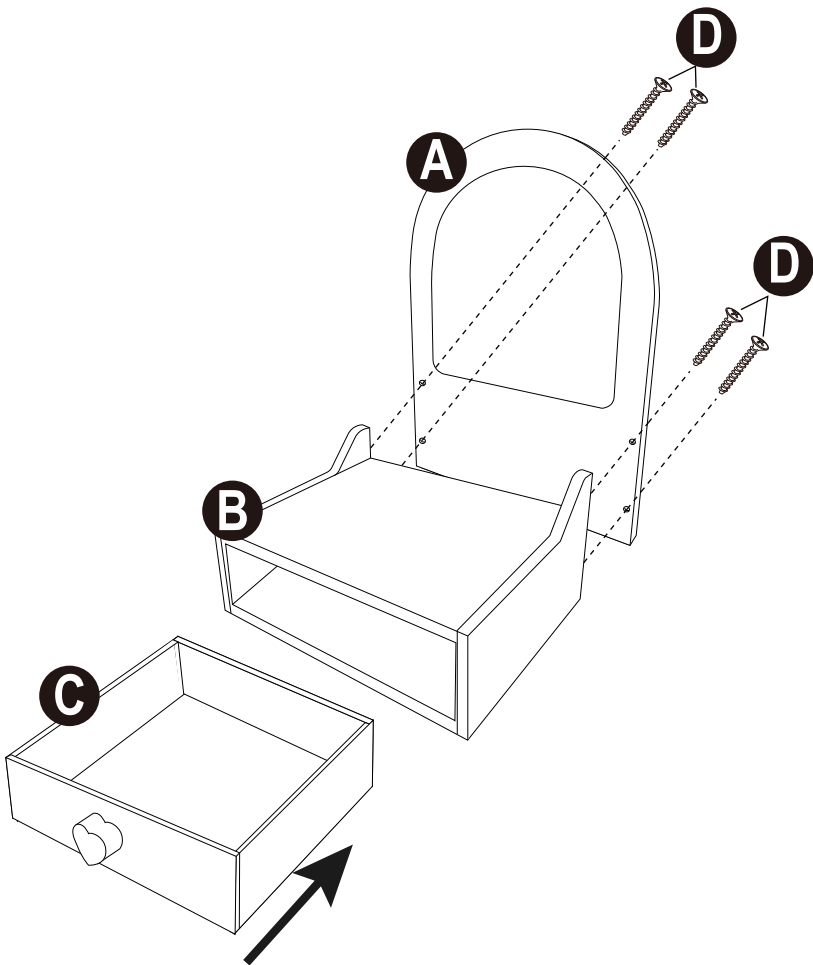

WOODEN TABLETOP BEAUTY SET

Assembly Instructions

Keycode: 43112289

3+Years

1

2

WARNING: CHOKING HAZARD - SMALL PARTS, NOT SUITABLE FOR CHILDREN UNDER 3 YEARS.

CAUTION: ADULT ASSEMBLY IS REQUIRED. UNASSEMBLED PARTS CONTAIN SCREWS AND WITH FUNCTIONAL SHARP POINTS, PLEASE KEEP UNASSEMBLED PARTS AWAY FROM SMALL CHILDREN.

CAUTION: PLEASE CHECK CONDITION OF ITEM REGULARLY, AS SCREWS MAY LOOSEN WITH USE OVER TIME. TIGHTEN SCREW FITTINGS IF NECESSARY.

WARNING: THIS IS A TOY, INTENDED FOR ROLE PLAY ONLY.

Keycode: 43112289
MADE IN CHINA
© KMART AUSTRALIA LIMITED