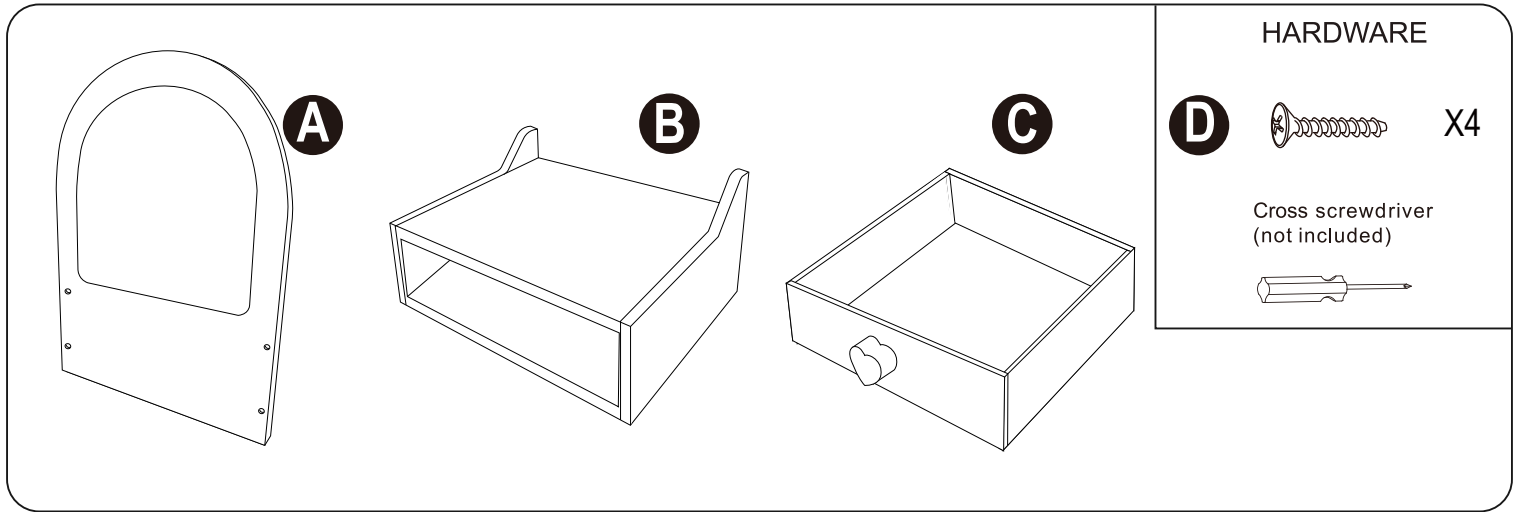

WOODEN TABLETOP BEAUTY SET

Assembly Instructions

Keycode: 43112289

3+Years

1

2

WARNING: CHOKING HAZARD - SMALL PARTS, NOT SUITABLE FOR CHILDREN UNDER 3 YEARS.

CAUTION: ADULT ASSEMBLY IS REQUIRED. UNASSEMBLED PARTS CONTAIN SCREWS AND WITH FUNCTIONAL SHARP POINTS, PLEASE KEEP UNASSEMBLED PARTS AWAY FROM SMALL CHILDREN.

CAUTION: PLEASE CHECK CONDITION OF ITEM REGULARLY, AS SCREWS MAY LOOSEN WITH USE OVER TIME. TIGHTEN SCREW FITTINGS IF NECESSARY.

WARNING: THIS IS A TOY, INTENDED FOR ROLE PLAY ONLY.

Keycode: 43112289
MADE IN CHINA
© KMART AUSTRALIA LIMITED